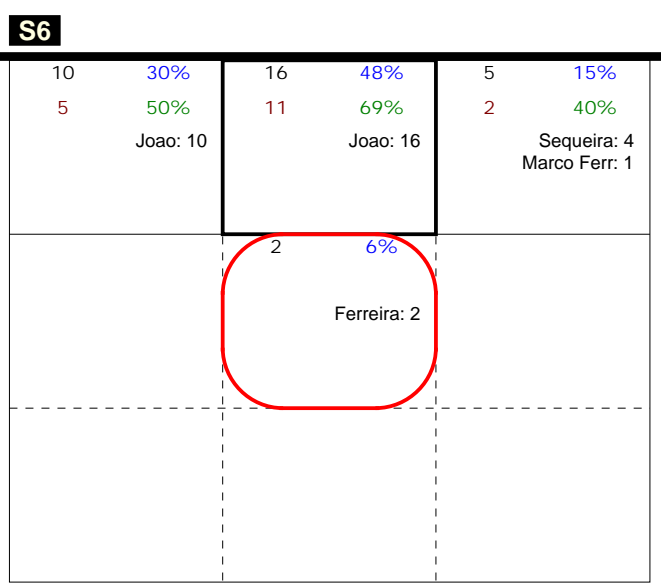

S in 6

Total Zone Chart analysis

PORTUGAL 2014 | Atk after Rec | Setter in 6 | OR[*~~R~#,1]

Total events Total events %
Events # Events # in %

PORTUGAL 2014 | Player detail | Reception | Setter in 6 | :::

Player	Skill	Type	S	Set	Ind	*E%	Tot	=	%	BP	pS	/	%	BP	pS	-	%	!	%	+	%	#	%	BP	pS
Team	Reception		6		3	47%	70	3	4%	3	.	1	1%	1	.	16	23%	17	24%	21	30%	12	17%	.	.
6 FERREIRA					4	53%	36	3	8%	3	7	19%	7	19%	15	42%	4	11%	.	.
7 Ivo					4	44%	16	1	6%	8	50%	3	19%	4	25%	.	.
11 JOAO					3	43%	14	1	7%	1	.	6	43%	1	7%	2	14%	4	29%	.	.
12 JOAO					3	50%	2	1	50%	.	.	1	50%
17 RODRIGUE					-1	.	1	1	100%
21 VIEIRA					.	.	1	1	100%

Total Direction Chart analysis

PORTUGAL 2014 | Atk after Rec | Setter in 6 | OR[*~~R~#,1][*~~R~+,1]:::

Total Zone Chart analysis

PORTUGAL 2014 | Transition | Setter in 6 | AND[*~~D~#,7]

Total events Total events %
Events # Events # in %