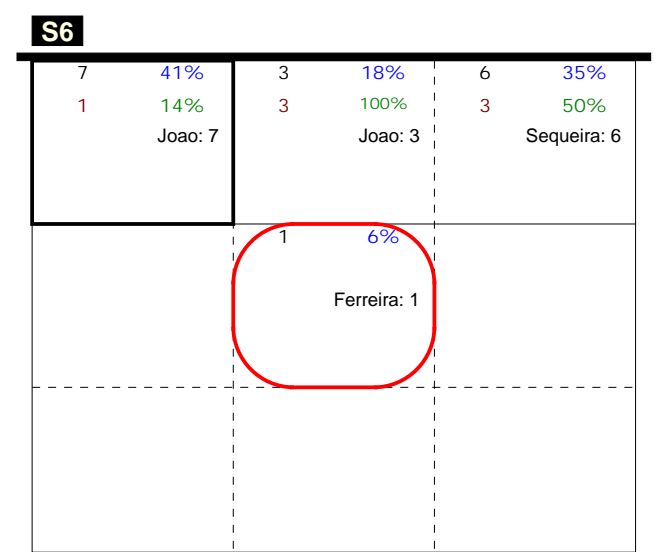

Player	Skill	Type	S	Set	Ind	*E%	Tot	=	%	BP	pS	/	%	BP	pS	-	%	!	%	+	%	#	%	BP	pS
Team	Reception		6		3	47%	70	3	4%	3	.	1	1%	1	.	16	23%	17	24%	21	30%	12	17%	.	.
6 FERREIRA					4	53%	36	3	8%	3	7	19%	7	19%	15	42%	4	11%	.	.
7 Ivo					4	44%	16	1	6%	8	50%	3	19%	4	25%	.	.
11 JOAO					3	43%	14	1	7%	1	.	6	43%	1	7%	2	14%	4	29%	.	.
12 JOAO					3	50%	2	1	50%	.	.	1	50%
17 RODRIGUE					-1	.	1	1	100%
21 VIEIRA					.	.	1	1	100%

Total Direction Chart analysis

PORTUGAL 2014 | Atk after Rec | Setter in 6 | OR[*~~R~#,1][*~~R~+,1]:::

Total Zone Chart analysis

PORTUGAL 2014 | Transition | Setter in 6 | AND[*~~D~#,7]

Total events Total events %
Events # Events # in %