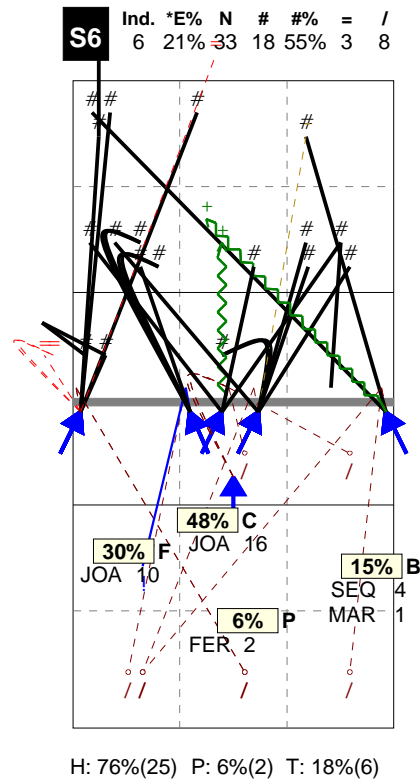

S in 6

Total Zone Chart analysis

PORTUGAL 2014 | Atk after Rec | Setter in 6 | OR[*~~R~#,1]

Total events Total events %
Events # Events # in %

PORTUGAL 2014 | Player detail | Reception | Setter in 6 | :::

Player	Skill	Type	S	Set	Ind	*E%	Tot	=	%	BP	pS	/	%	BP	pS	-	%	!	%	+	%	#	%	BP	pS
Team	Reception		6		3	47%	70	3	4%	3	.	1	1%	1	.	16	23%	17	24%	21	30%	12	17%	.	.
6 FERREIRA					4	53%	36	3	8%	3	7	19%	7	19%	15	42%	4	11%	.	.
7 Ivo					4	44%	16	1	6%	8	50%	3	19%	4	25%	.	.
11 JOAO					3	43%	14	1	7%	1	.	6	43%	1	7%	2	14%	4	29%	.	.
12 JOAO					3	50%	2	1	50%	.	.	1	50%
17 RODRIGUE					-1	.	1	1	100%
21 VIEIRA					.	.	1	1	100%

Total Direction Chart analysis

PORTUGAL 2014 | Atk after Rec | Setter in 6 | OR[*~~R~#,1][*~~R~+,1]:::

Total Zone Chart analysis

PORTUGAL 2014 | Transition | Setter in 6 | AND[*~~D~#,7]

Total events Total events %
Events # Events # in %

Total Direction Chart analysis

PORTUGAL 2014 | Transition | Setter in 6 | AND[*~~D~#,7][~~~AO~V3~3,6][~~~