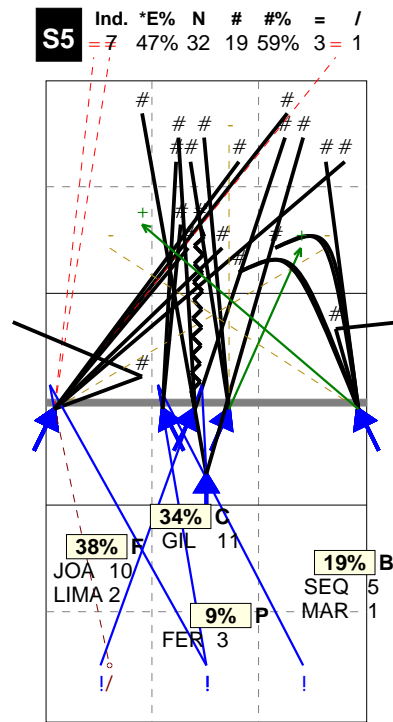

S in 5

Total Zone Chart analysis

PORTUGAL 2014 | Atk after Rec | Setter in 5 | OR[*~~R~#,1][*~~R~+,1]:::[

S5

12 6 Joao: 10 Lima Marti: 2	38% 50%	11 7 Gil: 11	34% 64%	6 4 Sequeira: 5 Marco Ferr: 1	19% 67%
		3 2 Ferreira: 3	9% 67%		

Total events Total events %
Events # Events # in %

Total Direction Chart analysis

PORTUGAL 2014 | Atk after Rec | Setter in 5 | OR[*~~R~#,1][*~~R~+,1]:::[

H: 91%(29) P: 3%(1) T: 6%(2)

Total Analysis by Players

Total Zone Chart analysis

PORTUGAL 2014 | Transition | Setter in 5 | AND[*~~D~#,7][~

S5

2 1 Lima Marti: 1 Joao: 1	13% 50%	1 1 Gil: 1	7% 7%	11 8 Sequeira: 10 Marco Ferr: 1	73% 73%
		1 Ferreira: 1	7%		

Total events Total events %
Events # Events # in %

Total Direction Chart analysis

PORTUGAL 2014 | Transition | Setter in 5 | AND[*~~D~#,7][~

H: 73%(11) P: 20%(3) T: 7%(1)