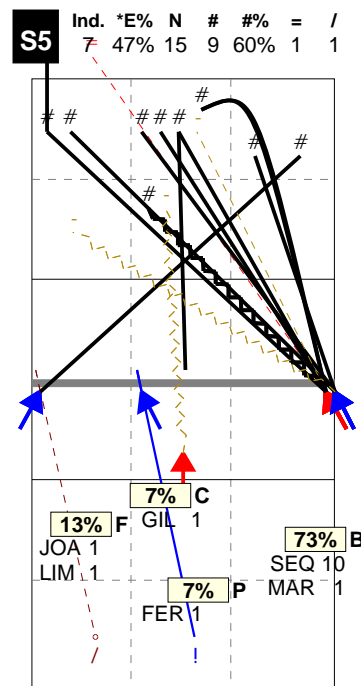

S in 5

Total Zone Chart analysis

PORTUGAL 2014 | Atk after Rec | Setter in 5 | OR[*~~R~#,1][*~~R~+,1]:::[

S5

12 6 Joao: 10 Lima Marti: 2	38% 50%	11 7 Gil: 11	34% 64%	6 4 Sequeira: 5 Marco Ferr: 1	19% 67%
		3 2 Ferreira: 3	9% 67%		

Total events Total events %
Events # Events # in %

Total Direction Chart analysis

PORTUGAL 2014 | Atk after Rec | Setter in 5 | OR[*~~R~#,1][*~~R~+,1]:::[

H: 91%(29) P: 3%(1) T: 6%(2)

Total Analysis by Players

Total Zone Chart analysis

PORTUGAL 2014 | Transition | Setter in 5 | AND[*~~D~#,7][~

S5

2 1 Lima Marti: 1 Joao: 1	13% 50%	1 1 Gil: 1	7% 7%	11 8 Sequeira: 10 Marco Ferr: 1	73% 73%
		1 Ferreira: 1	7%		

Total events Total events %
Events # Events # in %

Total Direction Chart analysis

PORTUGAL 2014 | Transition | Setter in 5 | AND[*~~D~#,7][~

H: 73%(11) P: 20%(3) T: 7%(1)