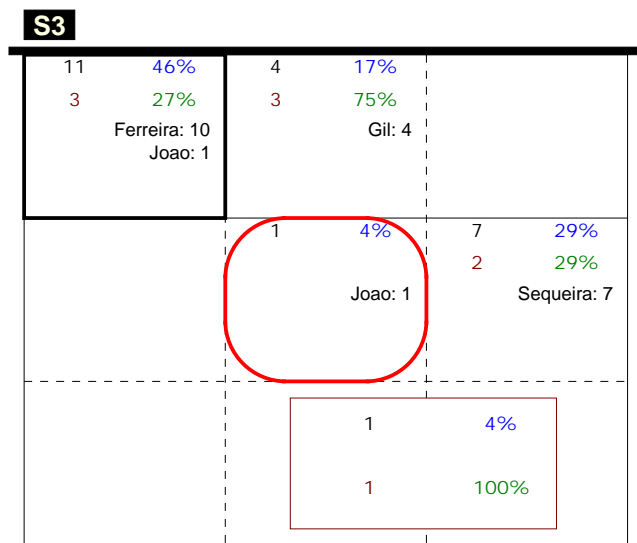

S in 3

Total Zone Chart analysis

PORTUGAL 2014 | Atk after Rec | Setter in 3 | OR[*~R~#,1][*~R~+,1]:::[

Total events Total events %
Events # Events # in %

Total Direction Chart analysis

PORTUGAL 2014 | Atk after Rec | Setter in 3 | OR[*~R~#,1][*~R~+,1]:::[

H: 72%(21) P: 7%(2) T: 21%(6)

Player	Skill	Type	S	Set	Ind	*E%	Tot	=	%	BP	pS	/	%	BP	pS	-	%	!	%	+	%	#	%	BP	pS	
Team	Reception		3		3	47%	64	3	5%	3	16	25%	15	23%	20	31%	10	16%	.	.
1 GIL					6	75%	4	1	1	25%	.	.	2	50%	1	25%	.	.
6 FERREIRA					4	56%	25	1	4%	1	5	20%	5	20%	9	36%	5	20%	.	.
7 IVO					3	40%	15	2	13%	7	47%	4	27%	2	13%	.	.
11 JOAO					2	32%	19	2	11%	2	8	42%	3	16%	5	26%	1	5%	.	.
21 VIEIRA					10	100%	1	1	100%	.	.	

Total Zone Chart analysis

PORTUGAL 2014 | Transition | Setter in 3 | AND[*~D~#,7][~AO~PR~3,6][~

Total events Total events %
Events # Events # in %

Total Direction Chart analysis

PORTUGAL 2014 | Transition | Setter in 3 | AND[*~D~#,7][~AO~PR~3,6][~