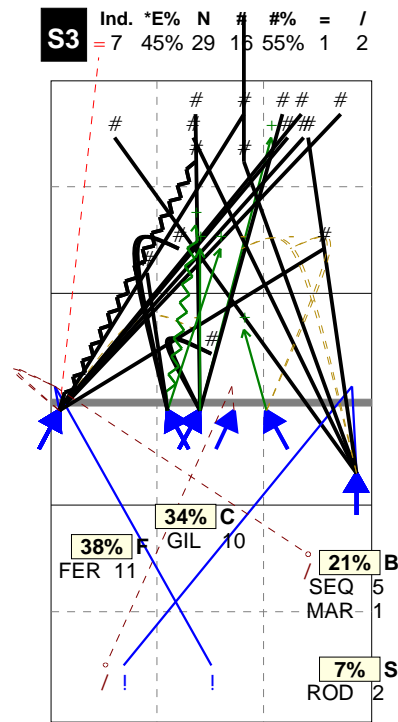

S in 3

Total Zone Chart analysis

PORTUGAL 2014 | Atk after Rec | Setter in 3 | OR[*~R~#,1][*~R~+,1]:::[

Total events Total events %
Events # Events # in %

Total Direction Chart analysis

PORTUGAL 2014 | Atk after Rec | Setter in 3 | OR[*~R~#,1][*~R~+,1]:::[

H: 72%(21) P: 7%(2) T: 21%(6)

Player	Skill	Type	S	Set	Ind	*E%	Tot	=	%	BP	pS	/	%	BP	pS	-	%	!	%	+	%	#	%	BP	pS	
Team	Reception		3		3	47%	64	3	5%	3	16	25%	15	23%	20	31%	10	16%	.	.
1 GIL					6	75%	4	1	1	25%	.	.	2	50%	1	25%	.	.
6 FERREIRA					4	56%	25	1	4%	1	5	20%	5	20%	9	36%	5	20%	.	.
7 IVO					3	40%	15	2	13%	7	47%	4	27%	2	13%	.	.
11 JOAO					2	32%	19	2	11%	2	8	42%	3	16%	5	26%	1	5%	.	.
21 VIEIRA					10	100%	1	1	100%	.	.	

Total Zone Chart analysis

PORTUGAL 2014 | Transition | Setter in 3 | AND[*~D~#,7][~AO~PR~3,6][~

Total events Total events %
Events # Events # in %

Total Direction Chart analysis

PORTUGAL 2014 | Transition | Setter in 3 | AND[*~D~#,7][~AO~PR~3,6][~

H: 79%(19) P: 4%(1) T: 17%(4)