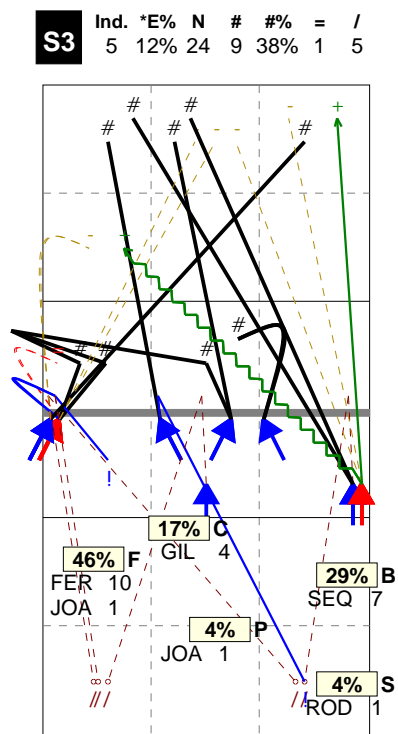

S in 3

Total Zone Chart analysis

PORTUGAL 2014 | Atk after Rec | Setter in 3 | OR[*~R~#,1][*~R~+,1]:::[

Total events Total events %
Events # Events # in %

Total Direction Chart analysis

PORTUGAL 2014 | Atk after Rec | Setter in 3 | OR[*~R~#,1][*~R~+,1]:::[

H: 72%(21) P: 7%(2) T: 21%(6)

Player	Skill	Type	S	Set	Ind	*E%	Tot	=	%	BP	pS	/	%	BP	pS	-	%	!	%	+	%	#	%	BP	pS	
Team	Reception		3		3	47%	64	3	5%	3	16	25%	15	23%	20	31%	10	16%	.	.
1 GIL					6	75%	4	1	1	25%	.	.	2	50%	1	25%	.	.
6 FERREIRA					4	56%	25	1	4%	1	5	20%	5	20%	9	36%	5	20%	.	.
7 IVO					3	40%	15	2	13%	7	47%	4	27%	2	13%	.	.
11 JOAO					2	32%	19	2	11%	2	8	42%	3	16%	5	26%	1	5%	.	.
21 VIEIRA					10	100%	1	1	100%	.	.	

Total Zone Chart analysis

PORTUGAL 2014 | Transition | Setter in 3 | AND[*~D~#,7][~AO~PR~3,6][~

Total events Total events %
Events # Events # in %

Total Direction Chart analysis

PORTUGAL 2014 | Transition | Setter in 3 | AND[*~D~#,7][~AO~PR~3,6][~

H: 79%(19) P: 4%(1) T: 17%(4)