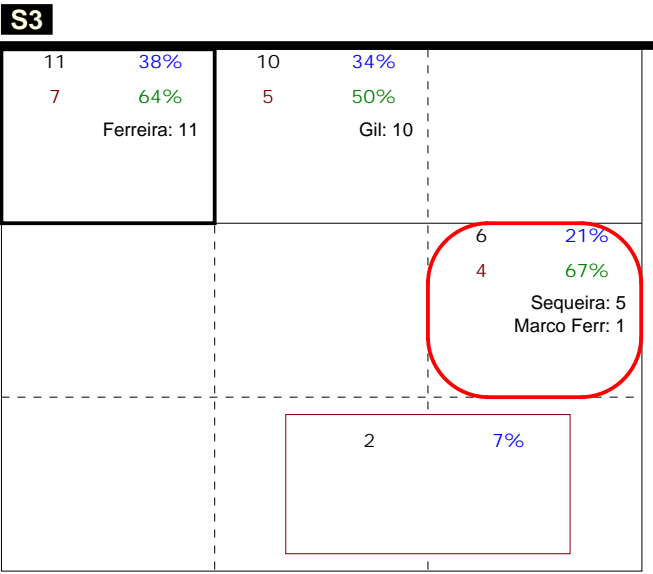

S in 3

Total Zone Chart analysis

PORTUGAL 2014 | Atk after Rec | Setter in 3 | OR[*~R~#,1][*~R~+,1]:::[

Total events Total events %
Events # Events # in %

Total Direction Chart analysis

PORTUGAL 2014 | Atk after Rec | Setter in 3 | OR[*~R~#,1][*~R~+,1]:::[

H: 72%(21) P: 7%(2) T: 21%(6)

Player	Skill	Type	S	Set	Ind	*E%	Tot	=	%	BP	pS	/	%	BP	pS	-	%	!	%	+	%	#	%	BP	pS	
Team	Reception		3		3	47%	64	3	5%	3	16	25%	15	23%	20	31%	10	16%	.	.
1 GIL					6	75%	4	1	1	25%	.	.	2	50%	1	25%	.	.
6 FERREIRA					4	56%	25	1	4%	1	5	20%	5	20%	9	36%	5	20%	.	.
7 IVO					3	40%	15	2	13%	7	47%	4	27%	2	13%	.	.
11 JOAO					2	32%	19	2	11%	2	8	42%	3	16%	5	26%	1	5%	.	.
21 VIEIRA					10	100%	1	1	100%	.	.	

Total Zone Chart analysis

PORTUGAL 2014 | Transition | Setter in 3 | AND[*~D~#,7][~AO~PR~3,6][~

Total events Total events %
Events # Events # in %

Total Direction Chart analysis

PORTUGAL 2014 | Transition | Setter in 3 | AND[*~D~#,7][~AO~PR~3,6][~