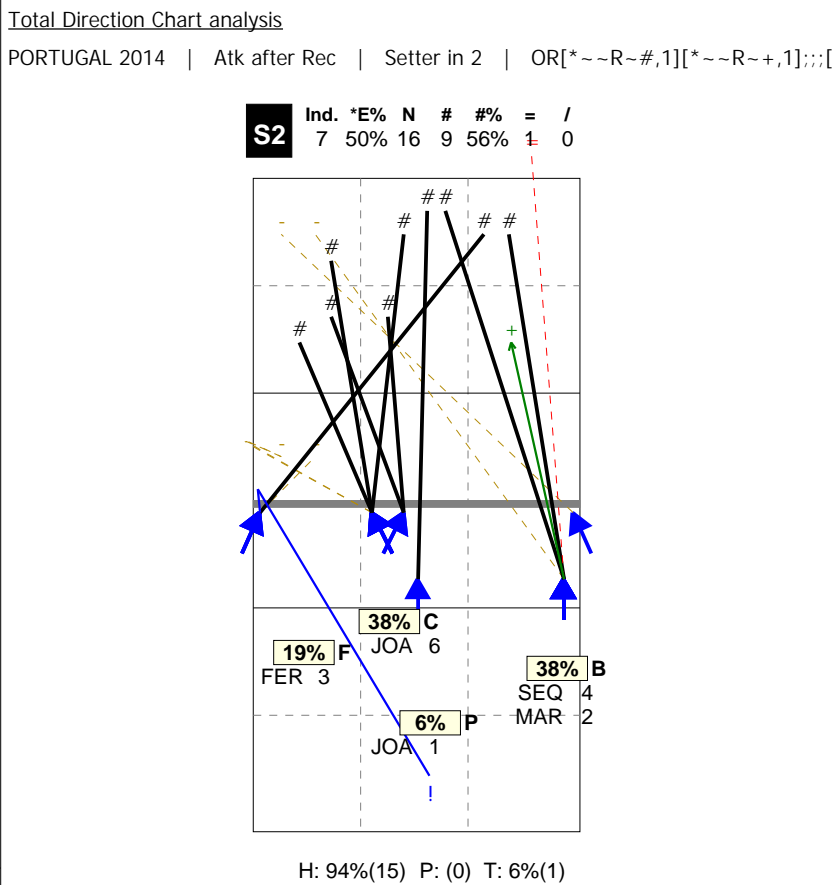

S in 2

Total Analysis by players
 PORTUGAL 2014 | Player detail | Reception | Setter in 2 | :::[8]

Player	Skill	Type	S	Set	Ind	*E%	Tot	=	%	BP	pS	/	%	BP	pS	-	%	!	%	+	%	#	%	BP	pS	
Team	Reception		2		4	57%	28	2	7%	2	3	11%	7	25%	10	36%	6	21%	.	.
6 FERREIRA					5	64%	11	2	18%	2	18%	4	36%	3	27%	.	.
7 Ivo					9	100%	3	1	33%	2	67%	.	.	
11 JOAO					3	43%	7	1	14%	1	1	14%	2	29%	2	29%	1	14%	.	.
12 JOAO					.	.	1	1	100%
19 SILVA					3	50%	4	1	25%	1	1	25%	2	50%
21 VIEIRA					4	50%	2	1	50%	1	50%