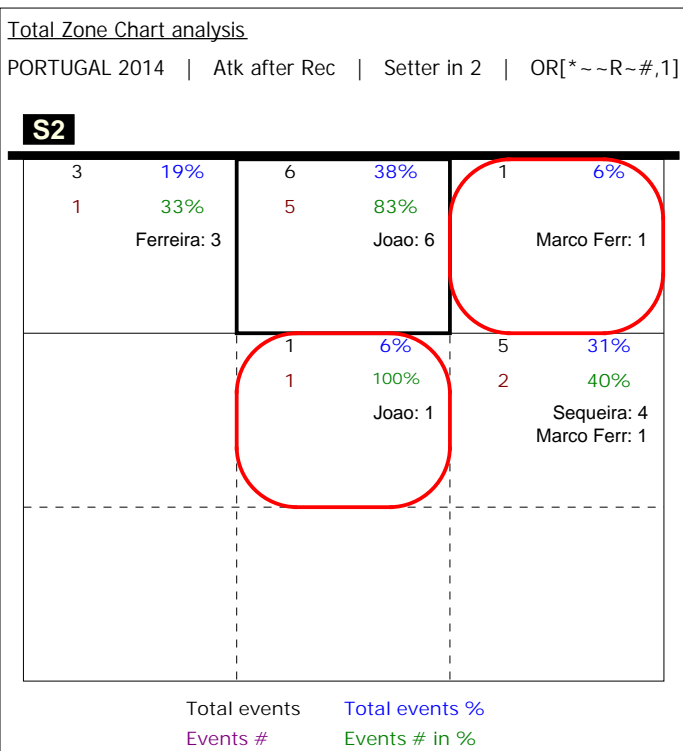

S in 2

Total Analysis by players
 PORTUGAL 2014 | Player detail | Reception | Setter in 2 | :::[8]

Player	Skill	Type	S	Set	Ind	*E%	Tot	=	%	BP	pS	/	%	BP	pS	-	%	!	%	+	%	#	%	BP	pS	
Team	Reception		2		4	57%	28	2	7%	2	3	11%	7	25%	10	36%	6	21%	.	.
6 FERREIRA					5	64%	11	2	18%	2	18%	4	36%	3	27%	.	.
7 Ivo					9	100%	3	1	33%	2	67%	.	.	
11 JOAO					3	43%	7	1	14%	1	1	14%	2	29%	2	29%	1	14%	.	.
12 JOAO					.	.	1	1	100%
19 SILVA					3	50%	4	1	25%	1	1	25%	2	50%
21 VIEIRA					4	50%	2	1	50%	1	50%