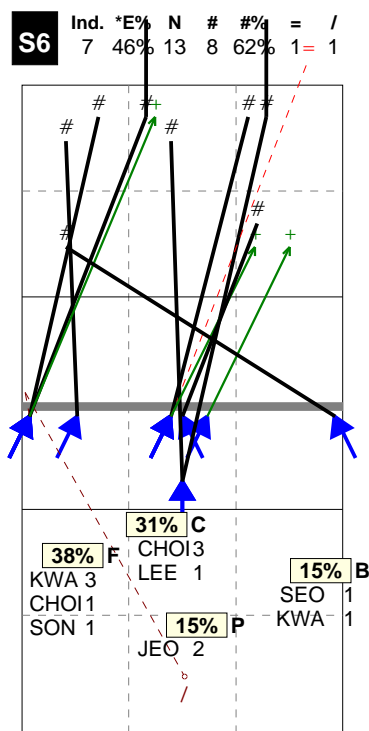

KOREA 2014	2	17	25	27	25	11	105	06/21/20	World League	Pool E
Czech Republic	3	25	18	29	23	15	110	14.00.00	Suwon	Away

S in 6

Zone Chart analysis

KOREA 2014 | Atk after Rec | Setter in 6 | OR[* R #,1][* R +,1]

Total events Total events %
Events # Events # in %

Direction Chart analysis

KOREA 2014 | Atk after Rec | Setter in 6 | OR[* R #,1][* R +,1]

H: 100%(13) P: (0) T: (0)

KOREA 2014 | Player detail | Reception | Setter in 6

Player	Skill	Type	S	Set	Ind	*E%	Tot	=	%	BP	pS	/	%	BP	pS	-	%	!	%	+	%	#	%	BP	pS	
Team	Reception		6		6	72%	18	1	6%	4	22%	8	44%	5	28%	.	.
1 SONG					3	40%	5	3	60%	2	40%
4 JEONG					10	100%	1	1	100%	.	.	
9 KWAK					7	82%	11	1	9%	1	9%	5	45%	4	36%	.	.
10 BU					7	100%	1	1	100%

Zone Chart analysis

KOREA 2014 | Transition | Setter in 6 | AND[* D #,7][AO V3

Total events Total events %
Events # Events # in %

Direction Chart analysis

KOREA 2014 | Transition | Setter in 6 | AND[* D #,7][AO V3 3,6][AO PR 3,6][