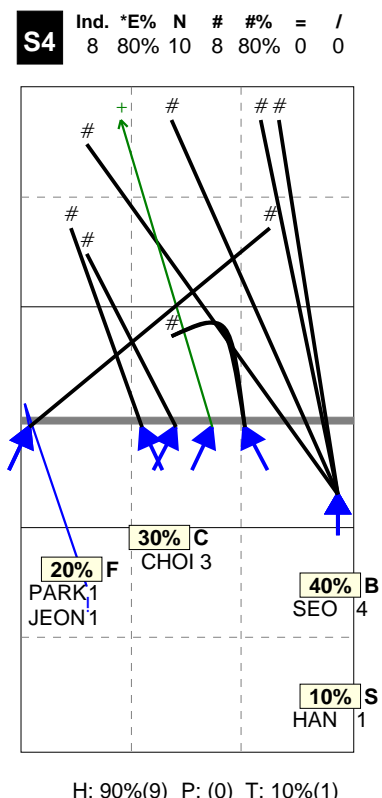

# S in 4

### Zone Chart analysis

KOREA 2014 | Atk after Rec | Setter in 4 | OR[\* R #,1][\* R +,1]

### Direction Chart analysis

KOREA 2014 | Atk after Rec | Setter in 4 | OR[\* R #,1][\* R +,1]

### Direction Chart analysis

KOREA 2014 | Transition | Setter in 4 | AND[\* D #,7][ AO V3 3,6][ AO PR 3,