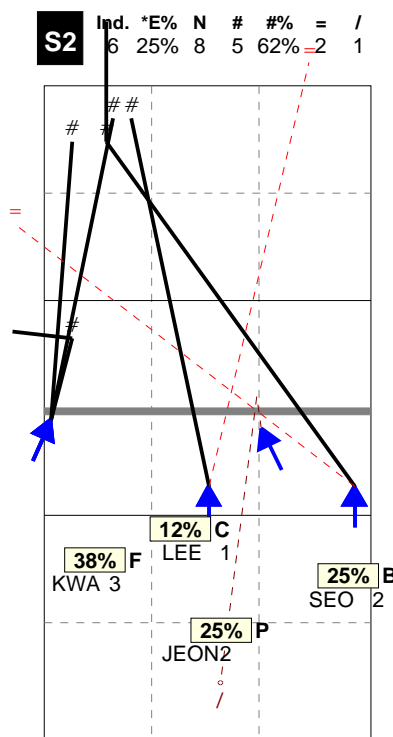

KOREA 2014	2	17	25	27	25	11	105	06/21/20	World League	Pool E
Czech Republic	3	25	18	29	23	15	110	14.00.00	Suwon	Away

S in 2

Zone Chart analysis

KOREA 2014 | Atk after Rec | Setter in 2 | OR[* R #,1][* R +,1]

Total events Total events %
Events # Events # in %

Analysis by layers

KOREA 2014 | Player detail | Reception | Setter in 2

Player	Skill	Type	S	Set	Ind	*E%	Tot	=	%	BP	pS	/	%	BP	pS	-	%	!	%	+	%	#	%	BP	pS	
Team	Reception		2		3	44%	18	1	6%	1	4	22%	5	28%	5	28%	3	17%	.	.
1 SONG					.	.	2	1	50%	1	50%
4 JEONG					4	60%	5	1	20%	1	1	20%	2	40%	1	20%	.	.
8 PARK					.	.	1	1	100%
9 KWAK					3	44%	9	3	33%	2	22%	3	33%	1	11%	.	.
10 BU					10	100%	1	1	100%	.	.	.

Direction Chart analysis

KOREA 2014 | Atk after Rec | Setter in 2 | OR[* R #,1][* R +,1]

H: 100%(8) P: (0) T: (0)

Zone Chart analysis

KOREA 2014 | Transition | Setter in 2 | AND[* D #,7][AO PR

Total events Total events %
Events # Events # in %

Direction Chart analysis

KOREA 2014 | Transition | Setter in 2 | AND[* D #,7][AO PR 3,6][AO P2 3,6][