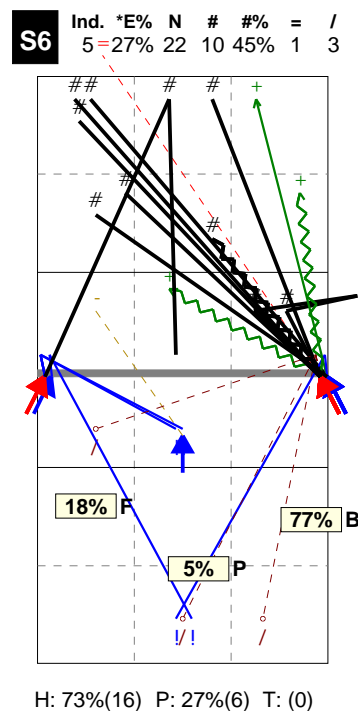

S in 6

Total Direction Chart analysis

KOREA 2014 | Atk after Rec | Setter in 6 | OR[*~~R~#,1][*~~R~+,1]:::[6]

Total Zone Chart analysis

KOREA 2014 | Atk after Rec | Setter in 6 | OR[*~~R~#,1][*~~

| S6 | | | |
|-----------------------------|-----|---------|---------|
| 1 | 4% | 11 | 44% |
| Song: 1 | | 7 | 64% |
| | | Choi: 8 | Song: 7 |
| | | Park: 2 | Park: 2 |
| | | Song: 1 | |
| 4 | 16% | | |
| 1 | 25% | | |
| Jeon: 4 | | | |
| Total events Total events % | | | |
| Events # Events # in % | | | |

KOREA 2014 | Player detail | Reception | Setter in 6 | :::[6]

| Player | Skill | Type | S | Set | Ind | *E% | Tot | = | % | BP | pS | / | % | BP | pS | - | % | ! | % | + | % | # | % | BP | pS | |
|--------|-----------|------|---|-----|-----|-----|-----|---|----|----|----|---|---|----|----|---|---|-----|----|-----|----|-----|----|-----|----|---|
| Team | Reception | | 6 | | 4 | 52% | 48 | 1 | 2% | 1 | . | . | . | . | . | . | 9 | 19% | 13 | 27% | 12 | 25% | 13 | 27% | . | . |
| 1 SONG | | | | | 4 | 47% | 32 | 1 | 3% | 1 | . | . | . | . | . | . | 6 | 19% | 10 | 31% | 9 | 28% | 6 | 19% | . | . |
| 9 KWAK | | | | | 4 | 50% | 4 | . | . | . | . | . | . | . | . | . | 2 | 50% | . | . | 1 | 25% | 1 | 25% | . | . |
| 10 BU | | | | | 4 | 50% | 4 | . | . | . | . | . | . | . | . | . | . | . | 2 | 50% | 1 | 25% | 1 | 25% | . | . |
| 14 LEE | | | | | 7 | 75% | 8 | . | . | . | . | . | . | . | . | . | 1 | 12% | 1 | 12% | 1 | 12% | 5 | 62% | . | . |

Total Direction Chart analysis

KOREA 2014 | Transition | Setter in 6 | AND[*~~D~#,7][~~~AO~V3~3,6][~~~A

Total Zone Chart analysis

KOREA 2014 | Transition | Setter in 6 | AND[*~~D~#,7][~~~

| S6 | | | |
|-----------------------------|-----|----------|-----|
| 4 | 18% | 17 | 77% |
| 1 | 25% | 9 | 53% |
| Song: 3 | | Park: 14 | |
| Kwak: 1 | | Kim: 3 | |
| | | 1 | 5% |
| Jeon: 1 | | | |
| Total events Total events % | | | |
| Events # Events # in % | | | |