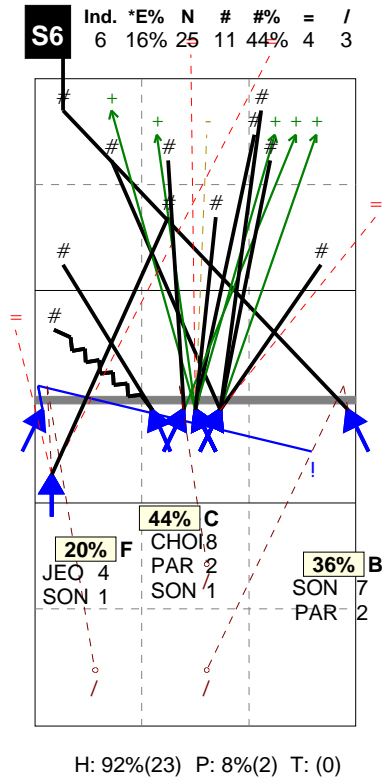

S in 6

Total Direction Chart analysis

KOREA 2014 | Atk after Rec | Setter in 6 | OR[*~~R~#,1][*~~R~+,1]:::[6]

Total Zone Chart analysis

KOREA 2014 | Atk after Rec | Setter in 6 | OR[*~~R~#,1][*~~

| S6 | | | |
|-----------------------------|-----|---------|---------|
| 1 | 4% | 11 | 44% |
| Song: 1 | | 7 | 64% |
| | | Choi: 8 | Song: 7 |
| | | Park: 2 | Park: 2 |
| | | Song: 1 | |
| 4 | 16% | | |
| 1 | 25% | | |
| Jeon: 4 | | | |
| Total events Total events % | | | |
| Events # Events # in % | | | |

KOREA 2014 | Player detail | Reception | Setter in 6 | :::[6]

| Player | Skill | Type | S | Set | Ind | *E% | Tot | = | % | BP | pS | / | % | BP | pS | - | % | ! | % | + | % | # | % | BP | pS | |
|--------|-----------|------|---|-----|-----|-----|-----|---|----|----|----|---|---|----|----|---|---|-----|----|-----|----|-----|----|-----|----|---|
| Team | Reception | | 6 | | 4 | 52% | 48 | 1 | 2% | 1 | . | . | . | . | . | . | 9 | 19% | 13 | 27% | 12 | 25% | 13 | 27% | . | . |
| 1 SONG | | | | | 4 | 47% | 32 | 1 | 3% | 1 | . | . | . | . | . | . | 6 | 19% | 10 | 31% | 9 | 28% | 6 | 19% | . | . |
| 9 KWAK | | | | | 4 | 50% | 4 | . | . | . | . | . | . | . | . | . | 2 | 50% | . | . | 1 | 25% | 1 | 25% | . | . |
| 10 BU | | | | | 4 | 50% | 4 | . | . | . | . | . | . | . | . | . | . | . | 2 | 50% | 1 | 25% | 1 | 25% | . | . |
| 14 LEE | | | | | 7 | 75% | 8 | . | . | . | . | . | . | . | . | . | 1 | 12% | 1 | 12% | 1 | 12% | 5 | 62% | . | . |

Total Direction Chart analysis

KOREA 2014 | Transition | Setter in 6 | AND[*~~D~#,7][~~~AO~V3~3,6][~~~A

Total Zone Chart analysis

KOREA 2014 | Transition | Setter in 6 | AND[*~~D~#,7][~~~

| S6 | | | |
|-----------------------------|-----|----------|-----|
| 4 | 18% | 17 | 77% |
| 1 | 25% | 9 | 53% |
| Song: 3 | | Park: 14 | |
| Kwak: 1 | | Kim: 3 | |
| | | 1 | 5% |
| Jeon: 1 | | | |
| Total events Total events % | | | |
| Events # Events # in % | | | |