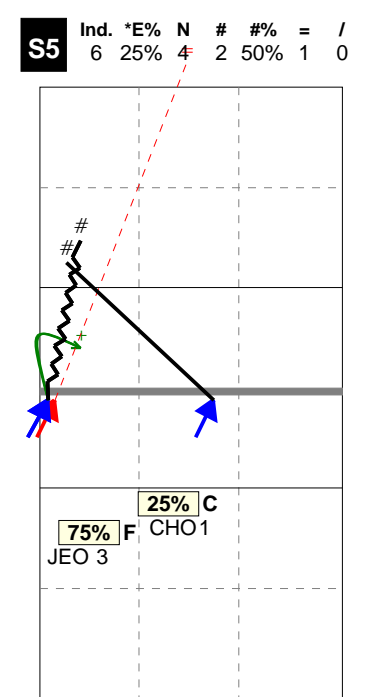

S in 5

Total Zone Chart analysis

KOREA 2014 | Atk after Rec | Setter in 5 | OR[*~~R~#,1][*~

S5

4	31%	3	23%	5	38%
2	50%	3	100%	3	60%
Jeon: 4		Lee: 2 Choi: 1		Park: 3 Kim: 2	

Total events Total events %
Events # Events # in %

Total Direction Chart analysis

KOREA 2014 | Atk after Rec | Setter in 5 | OR[*~~R~#,1][*~~R~+,1]:::[2]

H: 100%(13) P: (0) T: (0)

Total Zone Chart analysis

KOREA 2014 | Transition | Setter in 5 | AND[*~~D~#,7][~~~

S5

3	75%	1	25%
1	33%	1	100%
Jeon: 3		Choi: 1	

Total events Total events %
Events # Events # in %

Total Direction Chart analysis

KOREA 2014 | Transition | Setter in 5 | AND[*~~D~#,7][~~~AO~V3~3,6][~~

H: 50%(2) P: 25%(1) T: 25%(1)