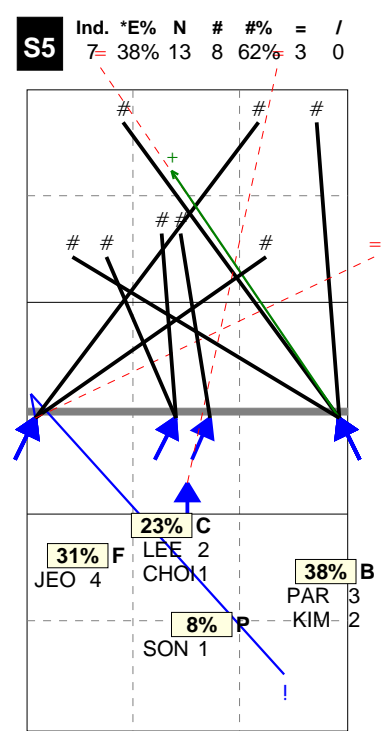

S in 5

Total Zone Chart analysis

KOREA 2014 | Atk after Rec | Setter in 5 | OR[*~~R~#,1][*~

S5

4	31%	3	23%	5	38%
2	50%	3	100%	3	60%
Jeon: 4		Lee: 2 Choi: 1		Park: 3 Kim: 2	

Total events Total events %
Events # Events # in %

Team	Reception	5	3	47%	30	5	17%	3	5%	1	10%	1	10%	2	20%	3	30%	1	10%
1 SONG			2	40%	10	2	20%	2		1	10%	1	10%	2	20%	3	30%	1	10%
2 HAN			-3		1	1	100%	1											
8 PARK					1								1	100%					
9 KWAK			3	50%	6							2	33%	1	17%	3	50%		
10 BU			2	33%	3							1	33%	1	33%	1	33%		
11 CHOI			7	100%	1											1	100%		
12 JEON			-3		2	2	100%	2											
14 LEE			7	75%	4								1	25%	1	25%	2	50%	
15 KIM			10	100%	1												1	100%	
17 Seo			10	100%	1												1	100%	

Total Direction Chart analysis

KOREA 2014 | Atk after Rec | Setter in 5 | OR[*~~R~#,1][*~~R~+,1]:::[2]

H: 100%(13) P: (0) T: (0)

Total Zone Chart analysis

KOREA 2014 | Transition | Setter in 5 | AND[*~~D~#,7][~~~

S5

3	75%	1	25%
1	33%	1	100%
Jeon: 3		Choi: 1	

Total events Total events %
Events # Events # in %

Total Direction Chart analysis

KOREA 2014 | Transition | Setter in 5 | AND[*~~D~#,7][~~~AO~V3~3,6][~~

H: 50%(2) P: 25%(1) T: 25%(1)