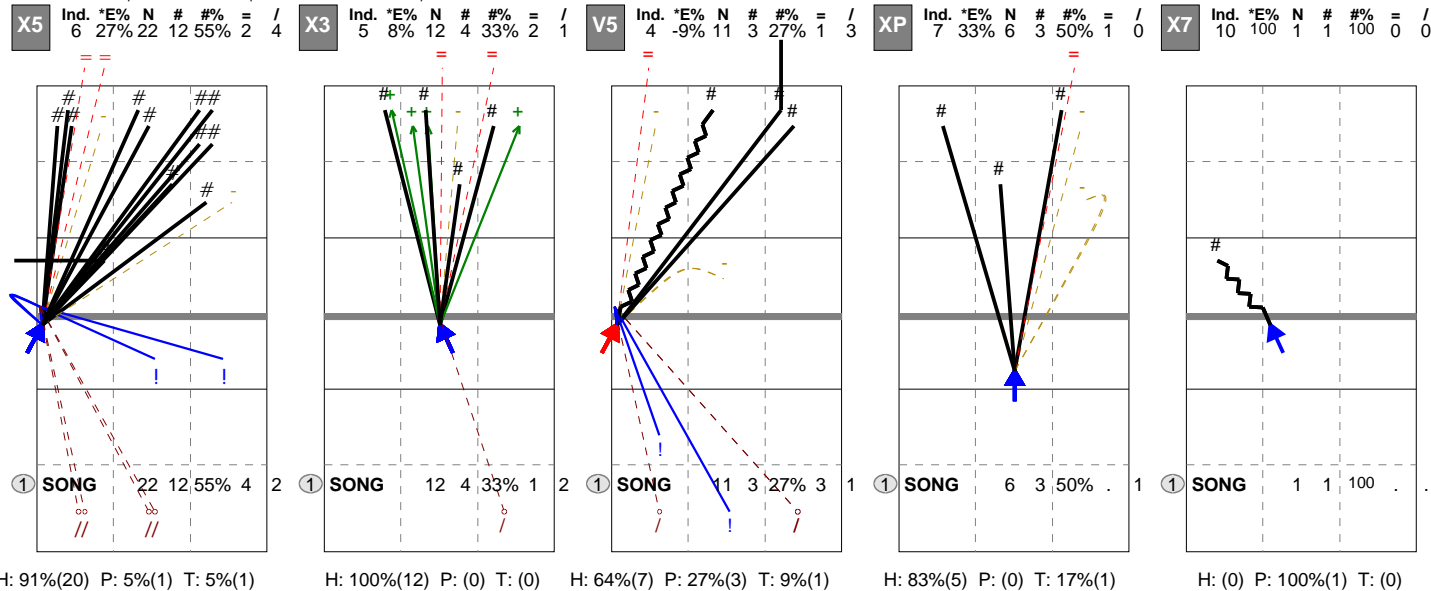

Total Direction Chart analysis

KOREA 2014 | 1 SONG | Atk after Rec | (XF,X2,X1,XM,XG,XC,X7,PP,XT,X3,X4,XB,XP,XR,X5,X0,X6,X8,CB,CF,CD,C5,C0,C6,C8,V5,V0,V6,V8,VB,VP,VR,P2

KOREA 2014 | 1 SONG | Transition | (XF,X2,X1,XM,XB,XC,X7,X1,X3,X4,XB,XP,XR,X5,X0,X6,X8,CB,CF,CD,C5,C0,C6,C8,V5,V0,V6,V8,VB,VP,VR)