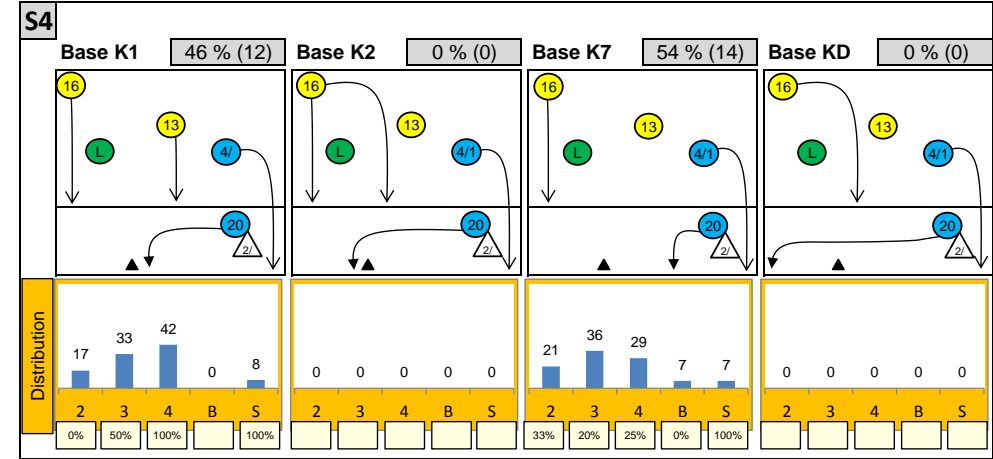

Attackdistribution depending on Settercalls - NETHERLANDS 2014

2: Attack of Opposite 3: Attack of Middleblocker 4: Attack of Outside B: Attack of Backrow

S: Attack of Setter xx%: Efficiency of Attacks (-100% to +100%)