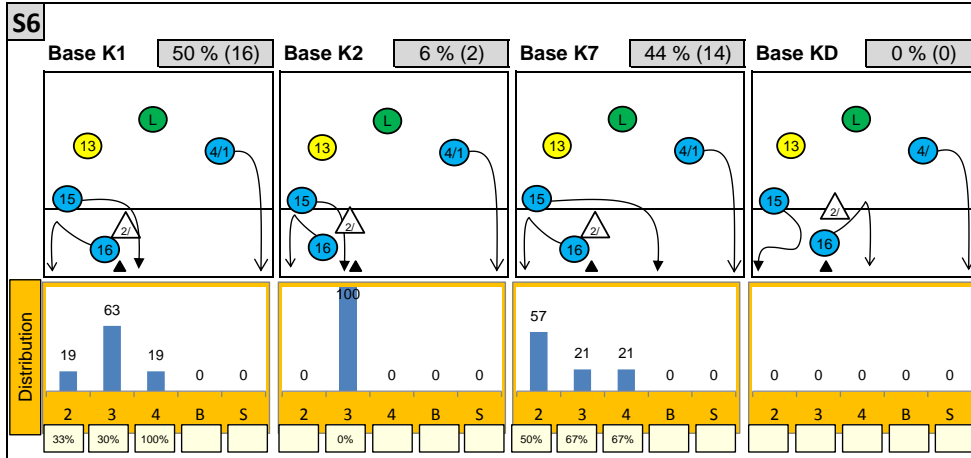

Attackdistribution depending on Settercalls - NETHERLANDS 2014

2: Attack of Opposite 3: Attack of Middleblocker 4: Attack of Outside B: Attack of Backrow

S: Attack of Setter xx%: Efficiency of Attacks (-100% to +100%)