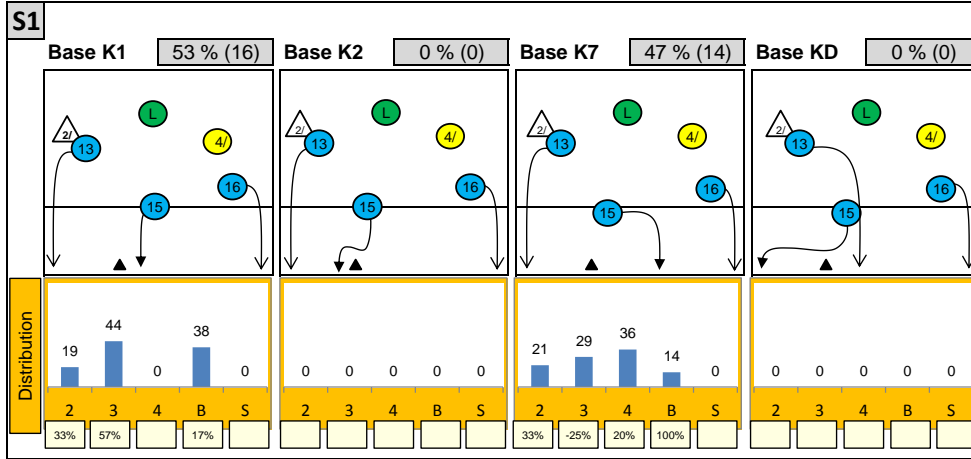

Attackdistribution depending on Settercalls - NETHERLANDS 2014

2: Attack of Opposite 3: Attack of Middleblocker 4: Attack of Outside B: Attack of Backrow

S: Attack of Setter xx%: Efficiency of Attacks (-100% to +100%)