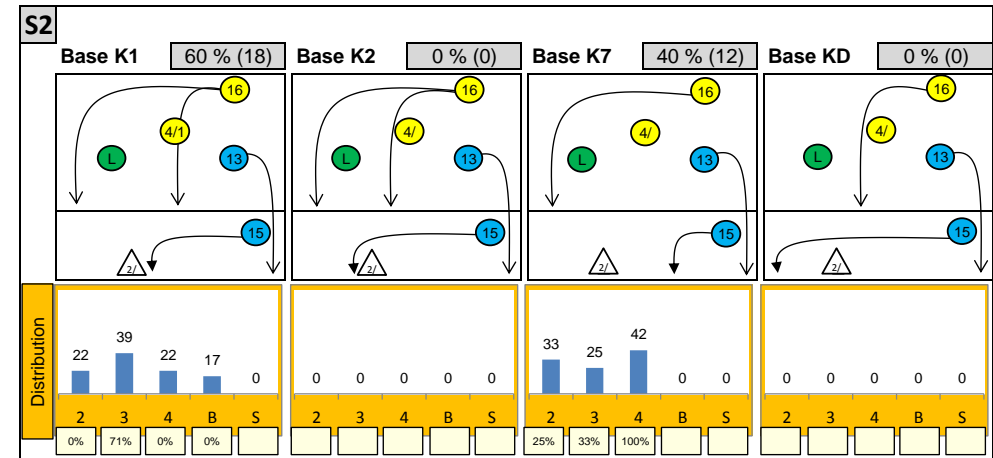

Attackdistribution depending on Settercalls - NETHERLANDS 2014

2: Attack of Opposite 3: Attack of Middleblocker 4: Attack of Outside B: Attack of Backrow

S: Attack of Setter xx%: Efficiency of Attacks (-100% to +100%)