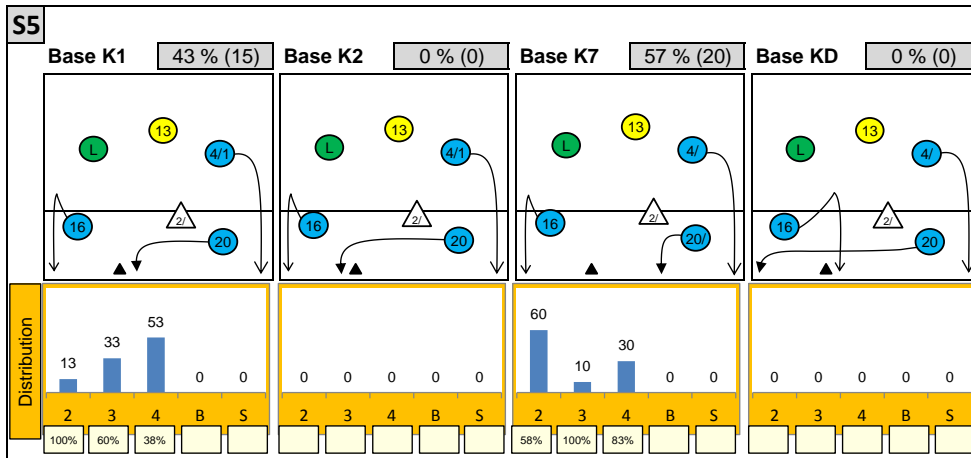

Attackdistribution depending on Settercalls - NETHERLANDS 2014

2: Attack of Opposite 3: Attack of Middleblocker 4: Attack of Outside B: Attack of Backrow

S: Attack of Setter xx%: Efficiency of Attacks (-100% to +100%)