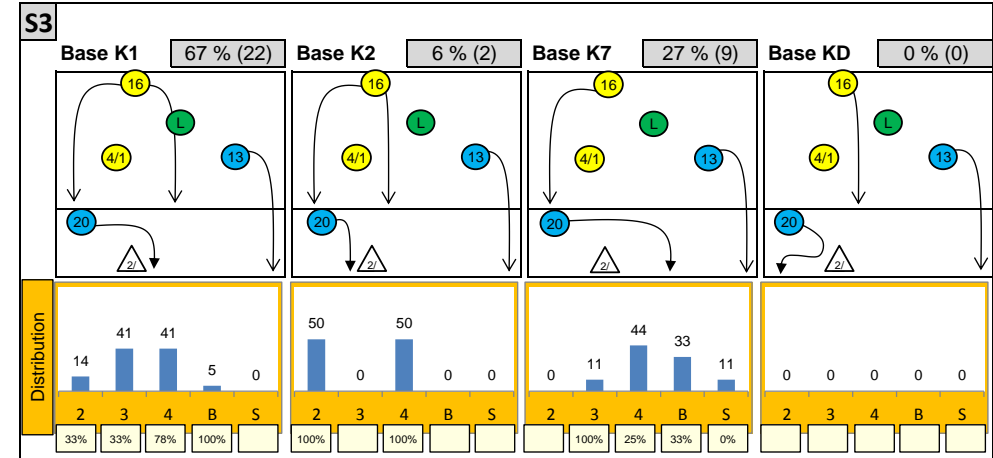

Attackdistribution depending on Settercalls - NETHERLANDS 2014

2: Attack of Opposite 3: Attack of Middleblocker 4: Attack of Outside B: Attack of Backrow

S: Attack of Setter xx%: Efficiency of Attacks (-100% to +100%)