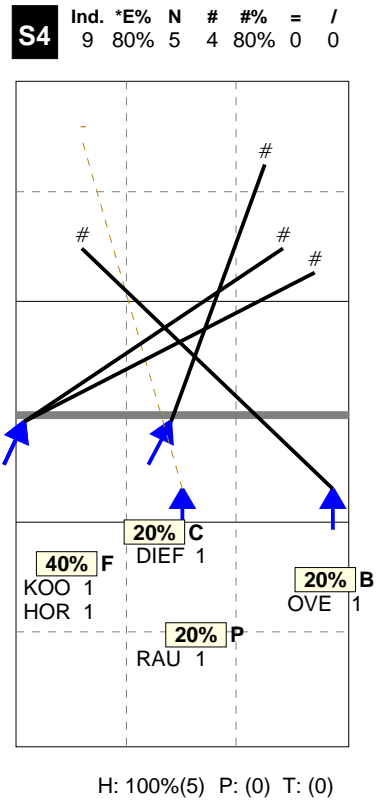

S in 4

Total Zone Chart analysis

NETHERLANDS 2014 | Atk after Rec | Setter in 4 | OR[*~~R-#][*~~R~+,1]

Total Direction Chart analysis

NETHERLANDS 2014 | Atk after Rec | Setter in 4 | OR[*~~R-#][*~~R~+,1]

Total Analysis by players

NETHERLANDS 2014 | Player detail | Reception | Setter in 4 | ;;;[2]

Player	Skill	Type	S	Set	Ind	*E%	Tot	=	%	BP	pS	/	%	BP	pS	-	%	!	%	+	%	#	%	BP	pS
Team	Reception		4		3	38%	13	5	38%	3	23%	2	15%	3	23%	.	.
4 HORST ter					2	33%	3	1	33%	1	33%	1	33%
7 JORNA					5	50%	4	1	25%	1	25%	.	.	2	50%	.	.
10 RAUWERD					-1	.	3	2	67%	1	33%
13 GARDEREN					5	67%	3	1	33%	.	.	1	33%	1	33%	.	.

Total Zone Chart analysis

NETHERLANDS 2014 | Transition | Setter in 4 | AND[*~~D-#]

Total Direction Chart analysis

NETHERLANDS 2014 | Transition | Setter in 4 | AND[*~~D-#,7][---AO-V3~