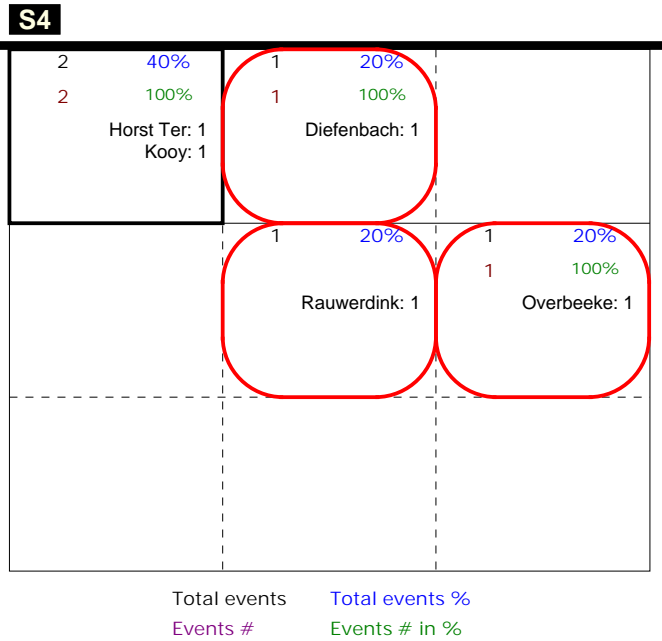

S in 4

Total Zone Chart analysis

NETHERLANDS 2014 | Atk after Rec | Setter in 4 | OR[*~~R-#][*~~R~+,1]

Total Direction Chart analysis

NETHERLANDS 2014 | Atk after Rec | Setter in 4 | OR[*~~R-#][*~~R~+,1]

Total Analysis by players