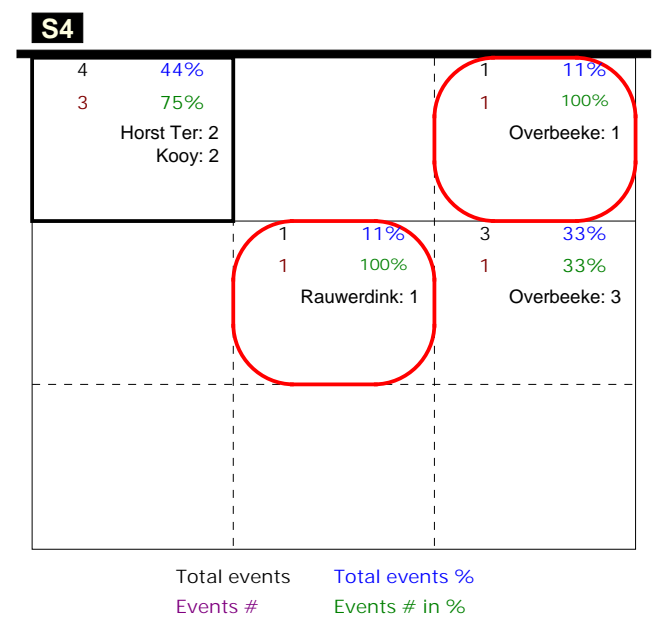

Total Zone Chart analysis

NETHERLANDS 2014 | Transition | Setter in 4 | AND[*~~D-#]