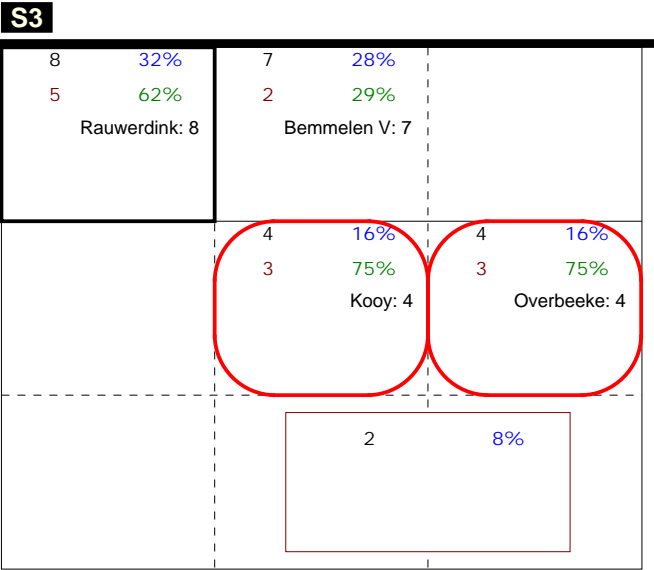

S in 3

Total Zone Chart analysis

NETHERLANDS 2014 | Atk after Rec | Setter in 3 | OR[*~~R~#]

Total Direction Chart analysis

NETHERLANDS 2014 | Atk after Rec | Setter in 3 | OR[*~~R~#,1][*~~R~+,1]

Player	Skill	Type	S	Set	Ind	*E%	Tot	=	%	BP	pS	/	%	BP	pS	-	%	!	%	+	%	#	%	BP	pS
Team	Reception		3		4	51%	49	5	10%	5
1 ABDELAZIZ					-1	.	1
7 JORNA					4	50%	18	1	6%	1
10 RAUWERD					5	60%	20	2	10%	2
11 KOOY					3	50%	8	1	12%	1
13 GARDEREN					-2	.	2	1	50%	1

Total Zone Chart analysis

NETHERLANDS 2014 | Transition | Setter in 3 | AND[*~~D~#]

Total Direction Chart analysis

NETHERLANDS 2014 | Transition | Setter in 3 | AND[*~~D~#,7][~---AO~PR~3,6]