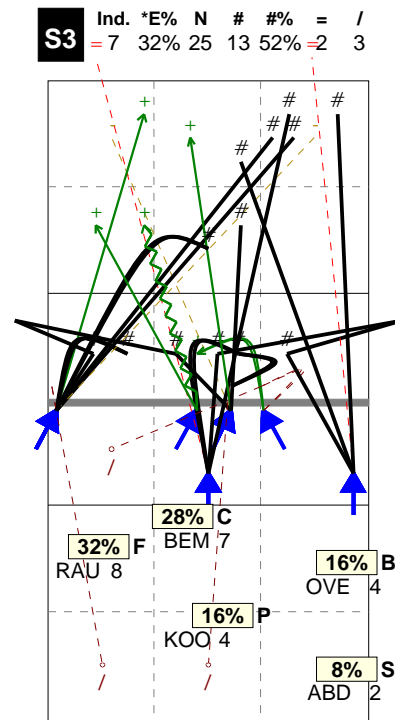

S in 3

Total Zone Chart analysis

NETHERLANDS 2014 | Atk after Rec | Setter in 3 | OR[*~~R~#]

Total Direction Chart analysis

NETHERLANDS 2014 | Atk after Rec | Setter in 3 | OR[*~~R~#,1][*~~R~+,1]

Player	Skill	Type	S	Set	Ind	*E%	Tot	=	%	BP	pS	/	%	BP	pS	-	%	!	%	+	%	#	%	BP	pS
Team	Reception		3		4	51%	49	5	10%	5
1 ABDELAZIZ					-1	.	1
7 JORNA					4	50%	18	1	6%	1
10 RAUWERD					5	60%	20	2	10%	2
11 KOOY					3	50%	8	1	12%	1
13 GARDEREN					-2	.	2	1	50%	1

Total Zone Chart analysis

NETHERLANDS 2014 | Transition | Setter in 3 | AND[*~~D~#]

Total Direction Chart analysis

NETHERLANDS 2014 | Transition | Setter in 3 | AND[*~~D~#,7][~---AO~PR~3,6]