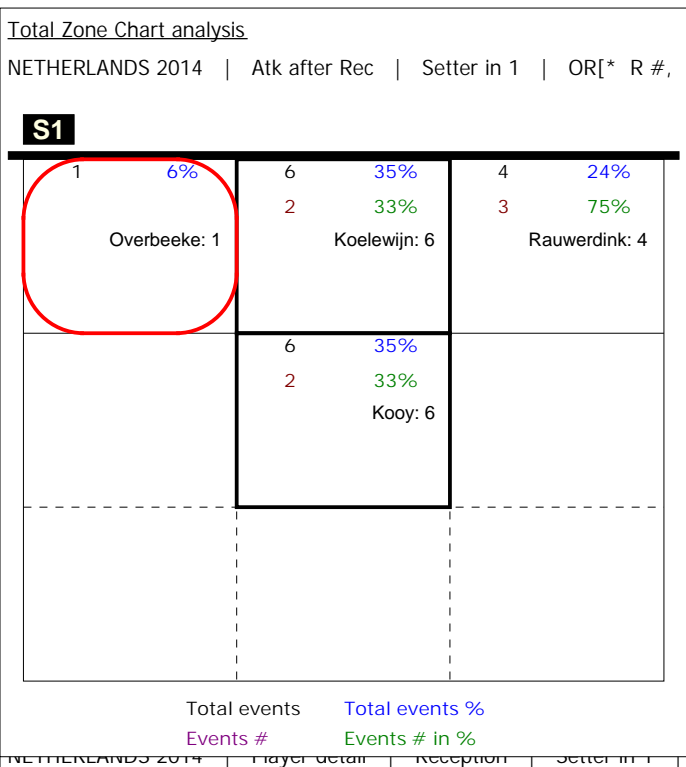

S in 1

| Player | Skill | Type | S | Set | Ind | *E% | Tot | = | % | BP | pS | / | % | BP | pS | - | % | ! | % | + | % | # | % | BP | pS |
|-------------|-----------|------|---|-----|-----|-----|-----|---|-----|----|----|---|----|----|----|----|------|----|-----|---|-----|----|-----|----|----|
| Team | Reception | | 1 | | 2 | 31% | 54 | 4 | 7% | 4 | . | 1 | 2% | 1 | . | 10 | 19% | 22 | 41% | 6 | 11% | 11 | 20% | . | . |
| 1 ABDELAZIZ | | | | | -1 | . | 1 | . | . | . | . | . | . | . | . | 1 | 100% | . | . | . | . | . | . | . | . |
| 7 JORNA | | | | | 2 | 30% | 20 | 1 | 5% | 1 | . | 1 | 5% | 1 | . | 4 | 20% | 8 | 40% | 2 | 10% | 4 | 20% | . | . |
| 10 RAUWERD | | | | | 3 | 36% | 25 | 2 | 8% | 2 | . | . | . | . | . | 3 | 12% | 11 | 44% | 3 | 12% | 6 | 24% | . | . |
| 11 KOOY | | | | | 2 | 25% | 8 | 1 | 12% | 1 | . | . | . | . | . | 2 | 25% | 3 | 38% | 1 | 12% | 1 | 12% | . | . |