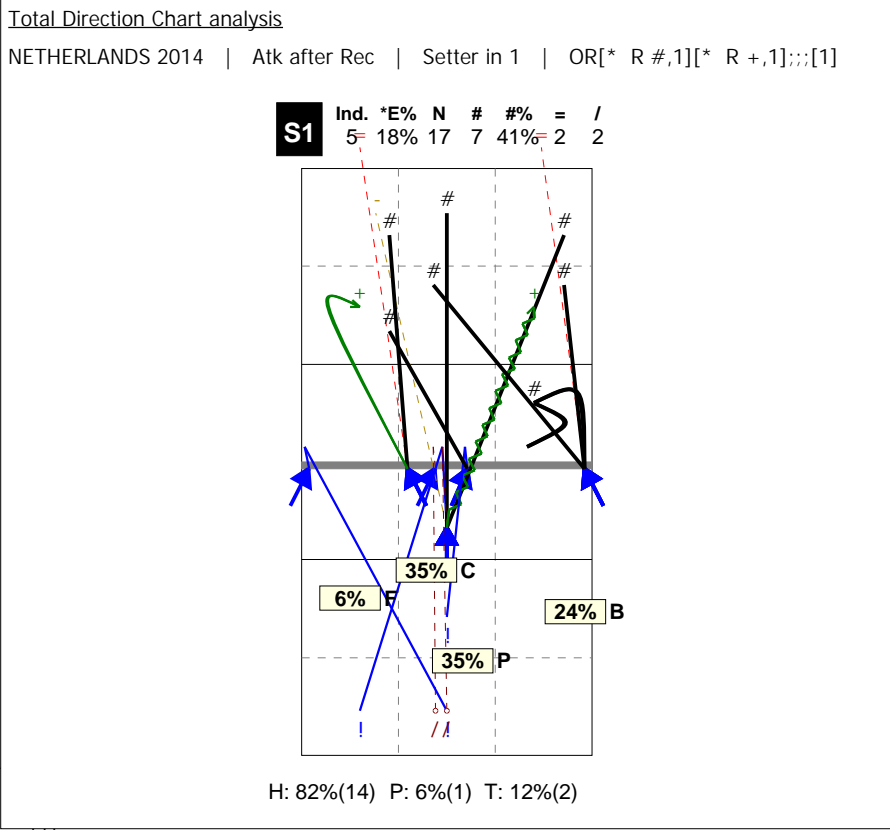

S in 1

| Player | Skill | Type | S | Set | Ind | *E% | Tot | = | % | BP | pS | / | % | BP | pS | - | % | ! | % | + | % | # | % | BP | pS |
|-------------|-----------|------|---|-----|-----|-----|-----|---|-----|----|----|---|----|----|----|----|------|----|-----|---|-----|----|-----|----|----|
| Team | Reception | | 1 | | 2 | 31% | 54 | 4 | 7% | 4 | . | 1 | 2% | 1 | . | 10 | 19% | 22 | 41% | 6 | 11% | 11 | 20% | . | . |
| 1 ABDELAZIZ | | | | | -1 | . | 1 | . | . | . | . | . | . | . | . | 1 | 100% | . | . | . | . | . | . | . | . |
| 7 JORNA | | | | | 2 | 30% | 20 | 1 | 5% | 1 | . | 1 | 5% | 1 | . | 4 | 20% | 8 | 40% | 2 | 10% | 4 | 20% | . | . |
| 10 RAUWERD | | | | | 3 | 36% | 25 | 2 | 8% | 2 | . | . | . | . | . | 3 | 12% | 11 | 44% | 3 | 12% | 6 | 24% | . | . |
| 11 KOOY | | | | | 2 | 25% | 8 | 1 | 12% | 1 | . | . | . | . | . | 2 | 25% | 3 | 38% | 1 | 12% | 1 | 12% | . | . |