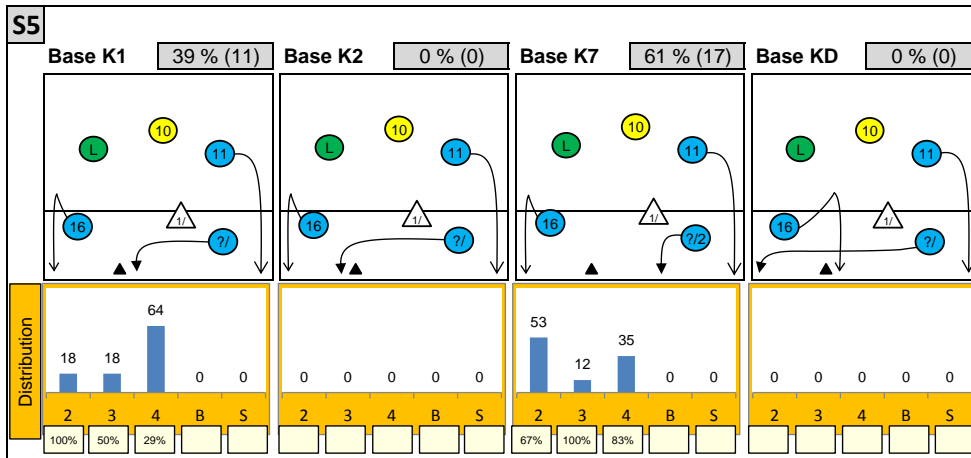

Attackdistribution depending on Settercalls - NETHERLANDS 2014

2: Attack of Opposite 3: Attack of Middleblocker 4: Attack of Outside B: Attack of Backrow

S: Attack of Setter xx%: Efficiency of Attacks (-100% to +100%)