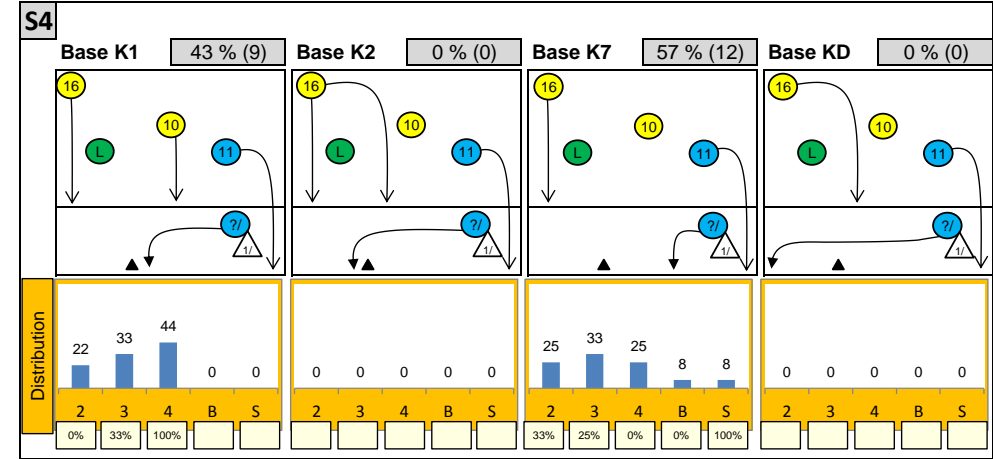

Attackdistribution depending on Settercalls - NETHERLANDS 2014

2: Attack of Opposite 3: Attack of Middleblocker 4: Attack of Outside B: Attack of Backrow

S: Attack of Setter xx%: Efficiency of Attacks (-100% to +100%)