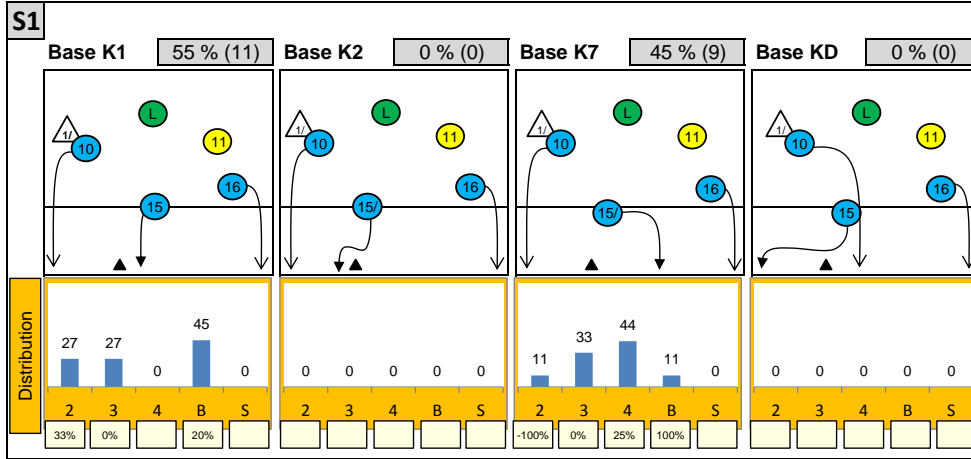

Attackdistribution depending on Settercalls - NETHERLANDS 2014

2: Attack of Opposite 3: Attack of Middleblocker 4: Attack of Outside B: Attack of Backrow

S: Attack of Setter xx%: Efficiency of Attacks (-100% to +100%)