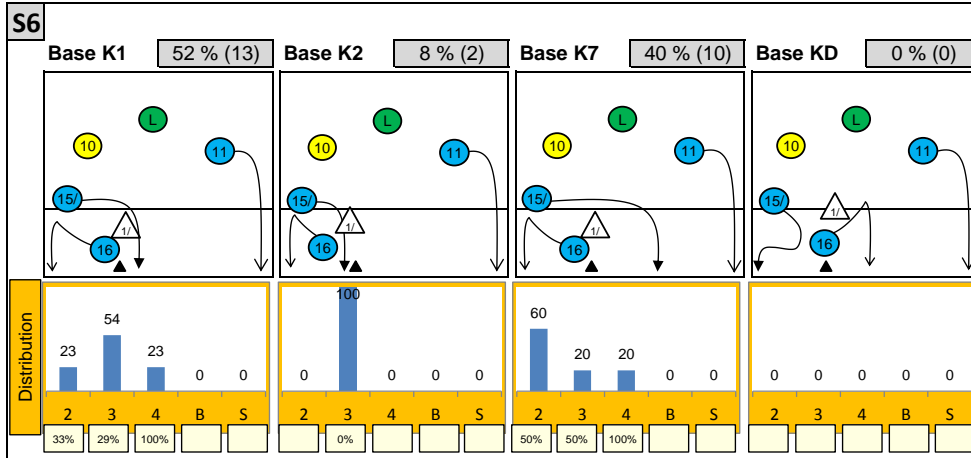

Attackdistribution depending on Settercalls - NETHERLANDS 2014

2: Attack of Opposite 3: Attack of Middleblocker 4: Attack of Outside B: Attack of Backrow

S: Attack of Setter xx%: Efficiency of Attacks (-100% to +100%)