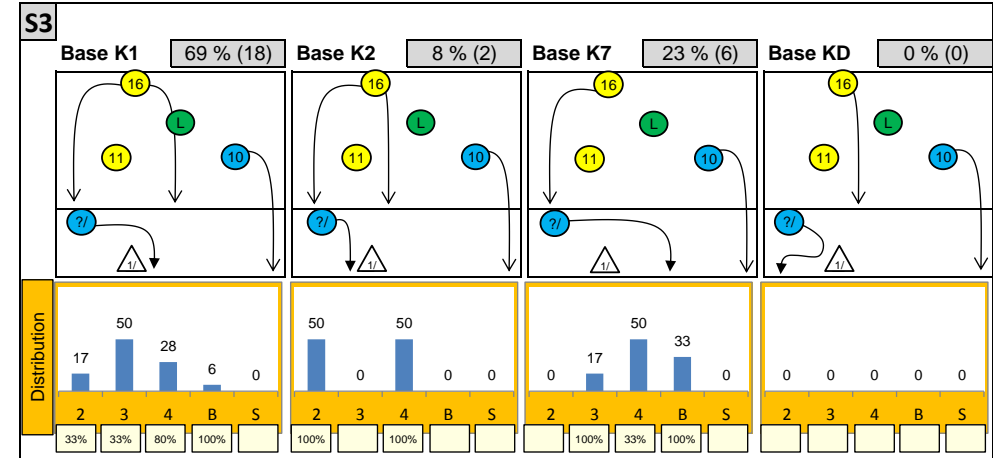

Attackdistribution depending on Settercalls - NETHERLANDS 2014

2: Attack of Opposite 3: Attack of Middleblocker 4: Attack of Outside B: Attack of Backrow

S: Attack of Setter xx%: Efficiency of Attacks (-100% to +100%)