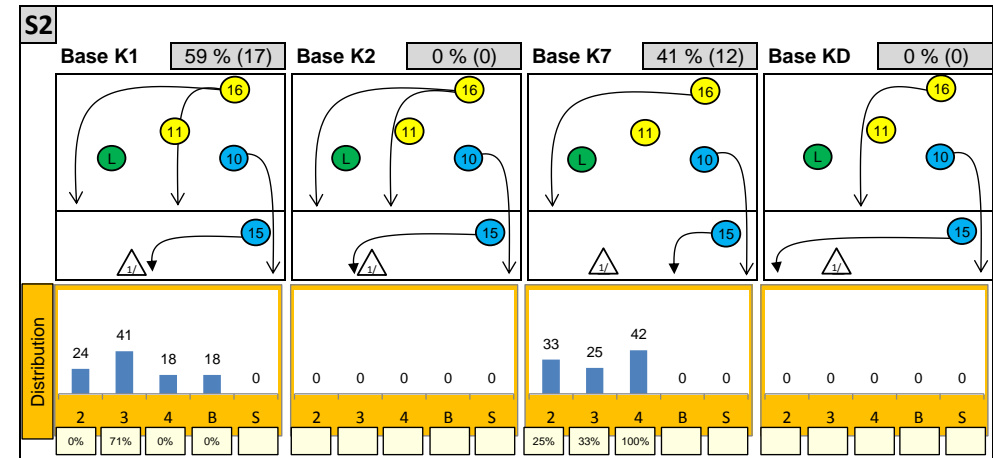

Attackdistribution depending on Settercalls - NETHERLANDS 2014

2: Attack of Opposite 3: Attack of Middleblocker 4: Attack of Outside B: Attack of Backrow

S: Attack of Setter xx%: Efficiency of Attacks (-100% to +100%)