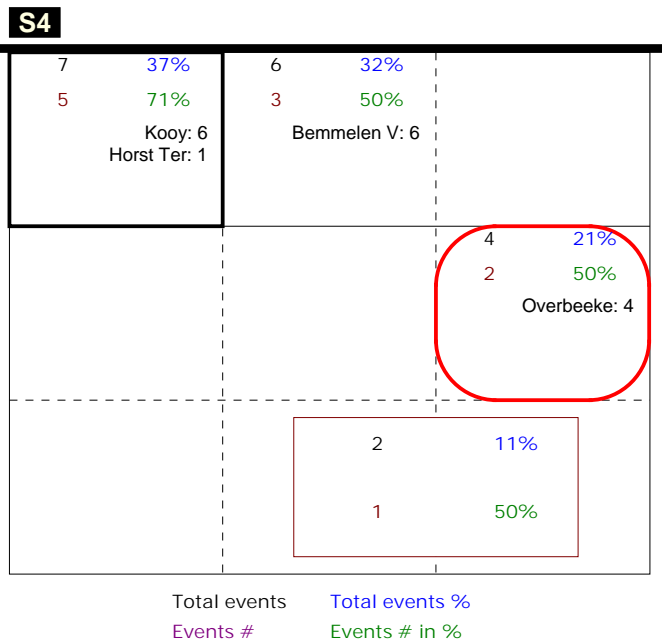

S in 4

Total Zone Chart analysis

NETHERLANDS 2014 | Atk after Rec | Setter in 4 | OR[*~R-#][*~R-+,1]

Total Analysis by players

NETHERLANDS 2014 | Player detail | Reception | Setter in 4 | :::[1]

Player	Skill	Type	S	Set	Ind	*E%	Tot	=	%	BP	pS	/	%	BP	pS	-	%	!	%	+	%	#	%	BP	pS
Team	Reception		4		3	43%	44	1	2%	1	13	30%	11	25%	14	32%	5	11%	.	.
7 JORNA					2	29%	7	4	57%	1	14%	1	14%	1	14%	.	.
8 BEMMELEN					8	100%	2	1	50%	1	50%	.	.
10 RAUWERD					3	48%	25	6	24%	7	28%	10	40%	2	8%	.	.
11 KOOY					2	30%	10	1	10%	1	3	30%	3	30%	2	20%	1	10%	.	.

Total Direction Chart analysis

NETHERLANDS 2014 | Atk after Rec | Setter in 4 | OR[*~R-#][*~R-+,1]

Total Zone Chart analysis

NETHERLANDS 2014 | Transition | Setter in 4 | AND[*~D-#,7]

Total Direction Chart analysis