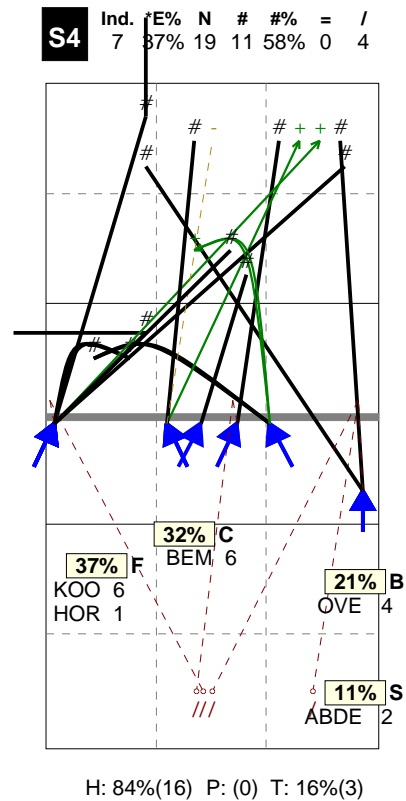

S in 4

Total Zone Chart analysis

NETHERLANDS 2014 | Atk after Rec | Setter in 4 | OR[*~R-#][*~R-+,1]

Total Analysis by players

NETHERLANDS 2014 | Player detail | Reception | Setter in 4 | :::[1]

Player	Skill	Type	S	Set	Ind	*E%	Tot	=	%	BP	pS	/	%	BP	pS	-	%	!	%	+	%	#	%	BP	pS
Team	Reception		4		3	43%	44	1	2%	1	13	30%	11	25%	14	32%	5	11%	.	.
7 JORNA					2	29%	7	4	57%	1	14%	1	14%	1	14%	.	.
8 BEMMELEN					8	100%	2	1	50%	1	50%	.	.
10 RAUWERD					3	48%	25	6	24%	7	28%	10	40%	2	8%	.	.
11 KOOY					2	30%	10	1	10%	1	3	30%	3	30%	2	20%	1	10%	.	.

Total Direction Chart analysis

NETHERLANDS 2014 | Atk after Rec | Setter in 4 | OR[*~R-#][*~R-+,1]

Total Zone Chart analysis

NETHERLANDS 2014 | Transition | Setter in 4 | AND[*~D-#,7]

Total Direction Chart analysis

NETHERLANDS 2014 | Transition | Setter in 4 | AND[*~D-#,7][---AO-V3-