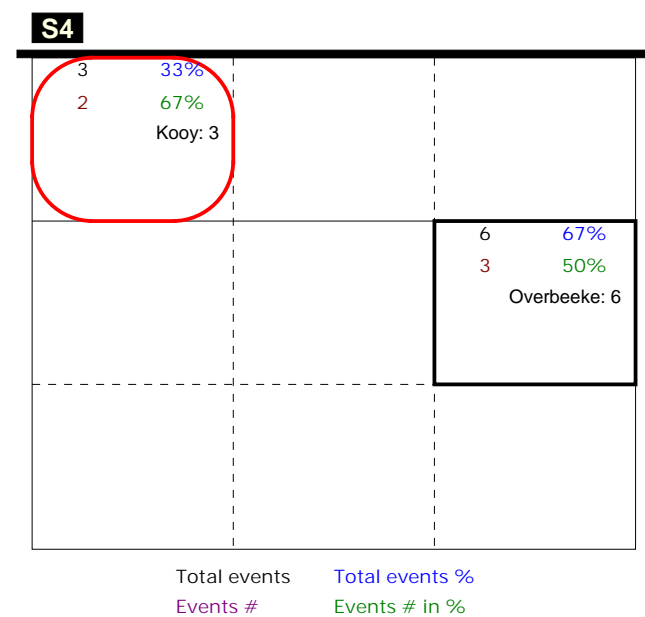

S in 4

Total Zone Chart analysis

NETHERLANDS 2014 | Atk after Rec | Setter in 4 | OR[*~R-#][*~R-+,1]

Total Analysis by players

NETHERLANDS 2014 | Player detail | Reception | Setter in 4 | :::[1]

Player	Skill	Type	S	Set	Ind	*E%	Tot	=	%	BP	pS	/	%	BP	pS	-	%	!	%	+	%	#	%	BP	pS
Team	Reception		4		3	43%	44	1	2%	1	13	30%	11	25%	14	32%	5	11%	.	.
7 JORNA					2	29%	7	4	57%	1	14%	1	14%	1	14%	.	.
8 BEMMELEN					8	100%	2	1	50%	1	50%	.	.
10 RAUWERD					3	48%	25	6	24%	7	28%	10	40%	2	8%	.	.
11 KOOY					2	30%	10	1	10%	1	3	30%	3	30%	2	20%	1	10%	.	.

Total Direction Chart analysis

NETHERLANDS 2014 | Atk after Rec | Setter in 4 | OR[*~R-#][*~R-+,1]

Total Zone Chart analysis

NETHERLANDS 2014 | Transition | Setter in 4 | AND[*~D-#,7]

Total Direction Chart analysis