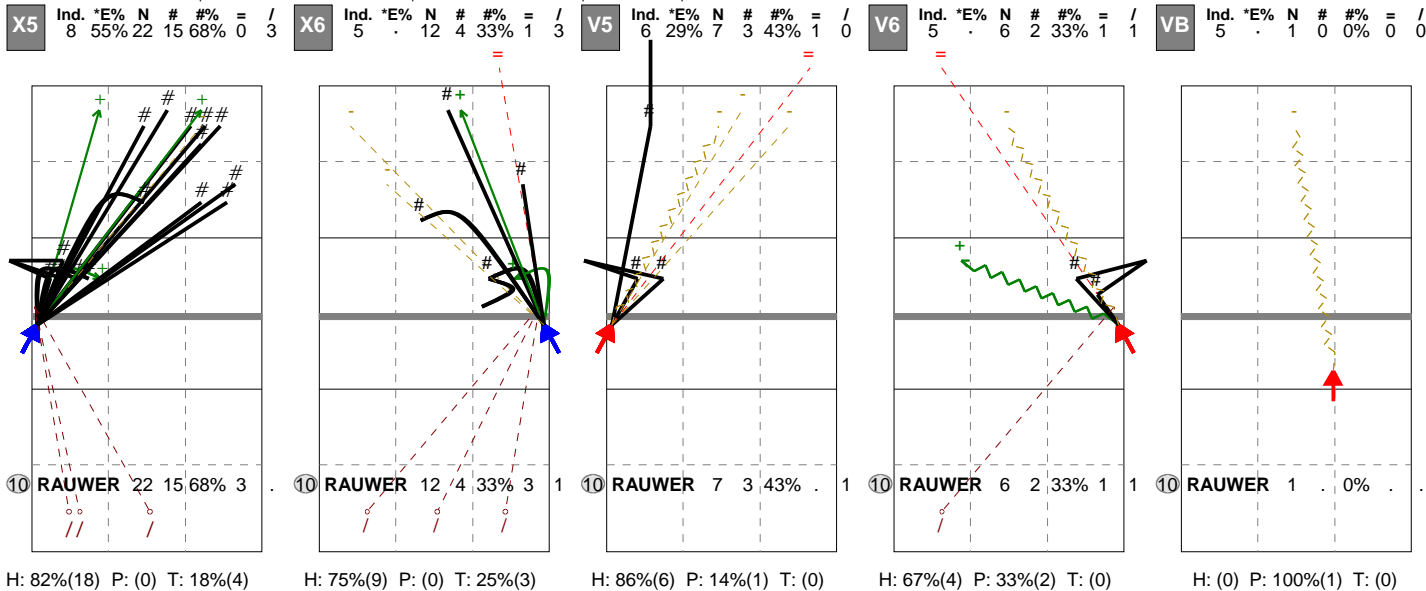

Total Direction Chart analysis

NETHERLANDS 2014 | 10 RAUWERDINK | Atk after Rec | :::[1] | (XF,X2,X1,XM,XG,XC,X7,PP,X9,XT,X3,X4,XB,XP,XR,X5,X0,X6,X8,CB,CF,CD,C5,C0,

Total Direction Chart analysis

NETHERLANDS 2014 | 10 RAUWERDINK | Transition | :::[1] | (XF,X2,X1,XM,XG,XC,X7,PP,X9,XT,X3,X4,XB,XP,XR,X5,X0,X6,X8,CB,CF,CD,C5,C0,C6,C8

Ind. *E% N # #% = /
3 33% 33 5 15% 0 / 0

Ind. *E% N # #% = /
3 34% 29 0 0% 0 / 0