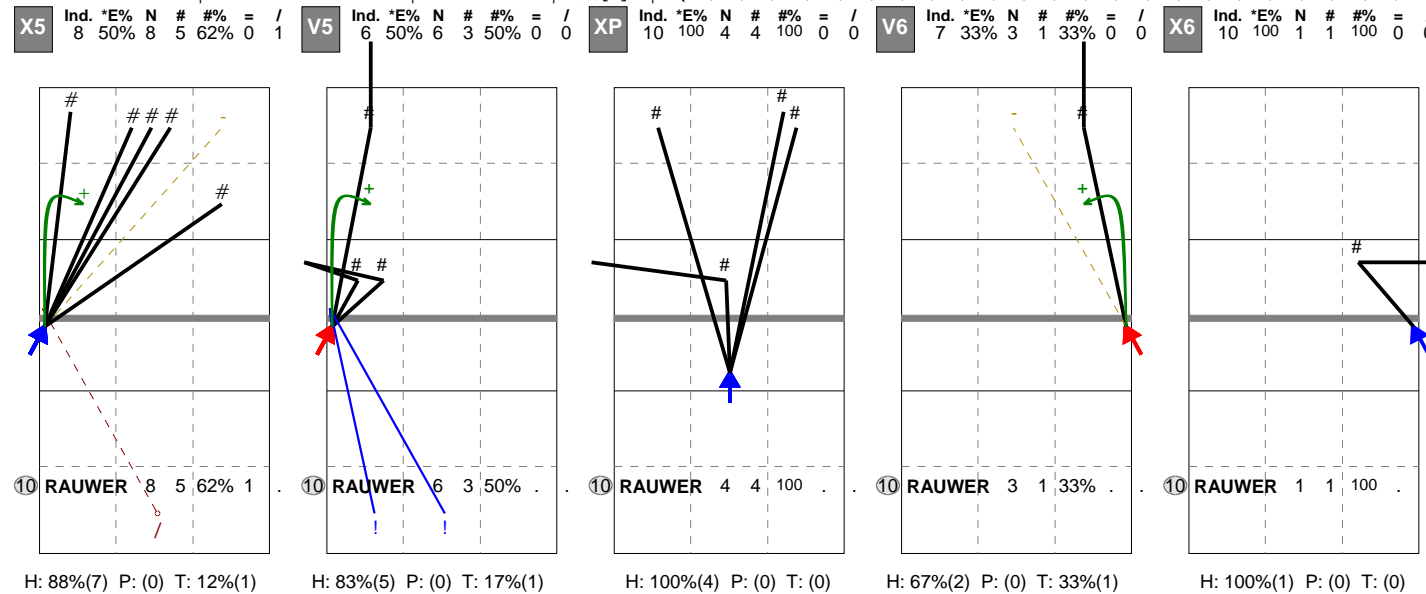

Total Direction Chart analysis

NETHERLANDS 2014 | 10 RAUWERDINK | Atk after Rec | :::[1] | (XF,X2,X1,XM,XG,XC,X7,PP,X9,XT,X3,X4,XB,XP,XR,X5,X0,X6,X8,CB,CF,CD,C5,C0,

Total Direction Chart analysis

NETHERLANDS 2014 | 10 RAUWERDINK | Transition | :::[1] | (XF,X2,X1,XM,XG,XC,X7,PP,X9,XT,X3,X4,XB,XP,XR,X5,X0,X6,X8,CB,CF,CD,C5,C0,C6,C8

Ind. *E% N # #% = /
3 33% 33 5 15% 0 / 0

Ind. *E% N # #% = /
3 34% 29 0 0% 0 / 0