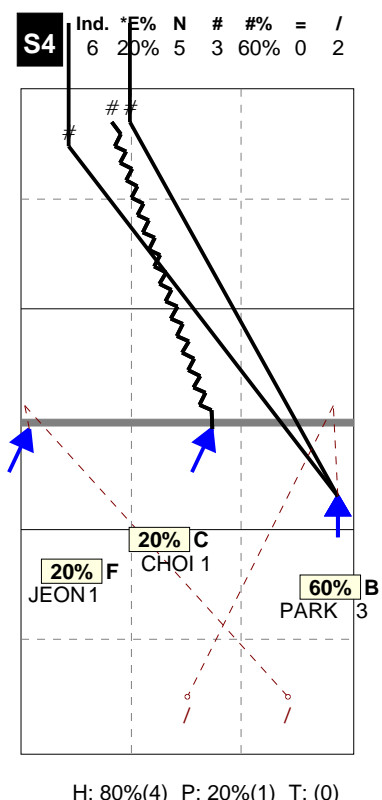

### Zone Chart analysis

KOREA 2014 | Atk after Rec | Setter in 4 | OR[\* R #,1][\* R +,1];;[6]

Total events    Total events %  
Events #        Events # in %

### Direction Chart analysis

KOREA 2014 | Atk after Rec | Setter in 4 | OR[\* R #,1][\* R +,1];;[6]