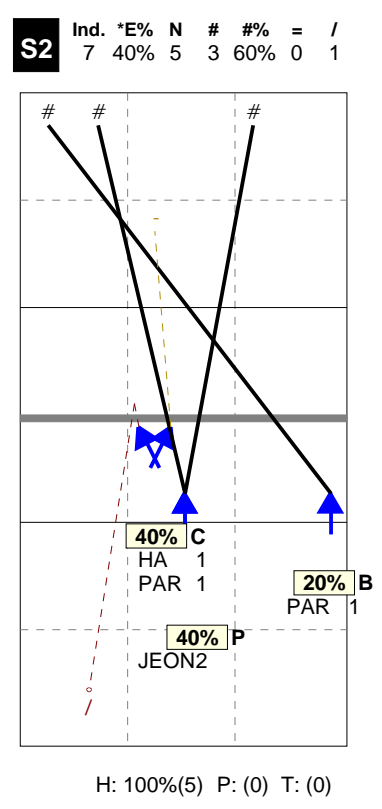

KOREA 2014	2	33	19	24	28	18	122	06/05/20	World League	Pool E
Czech Republic	3	31	25	26	26	20	128	15.50.00	Ceske Budejovice	Home

S in 2

Zone Chart analysis

KOREA 2014 | Atk after Rec | Setter in 2 | OR[* R #,1][* R ;:][6]

Total events Total events %
Events # Events # in %

Analysis by players

KOREA 2014 | Player detail | Reception | Setter in 2 | ;:][6]

Player	Skill	Type	S	Set	Ind	*E%	Tot	=	%	BP	pS	/	%	BP	pS	-	%	!	%	+	%	#	%	BP	pS	
Team	Reception		2		4	45%	11	1	9%	1	2	18%	3	27%	2	18%	3	27%	.	.
1 SONG					8	75%	4	1	25%	.	.	3	75%	.	.
9 KWAK					-1	.	1
12 JEON					-3	.	1	1	100%	1
14 LEE					3	40%	5	1	20%	2	40%	2	40%

Direction Chart analysis

KOREA 2014 | Atk after Rec | Setter in 2 | OR[* R #,1][* R +,1];:][6]

Zone Chart analysis

KOREA 2014 | Transition | Setter in 2 | AND[* D #,7][AO PR

Total events Total events %
Events # Events # in %

Direction Chart analysis

KOREA 2014 | Transition | Setter in 2 | AND[* D #,7][AO PR 3,6][AO P2 3,6][