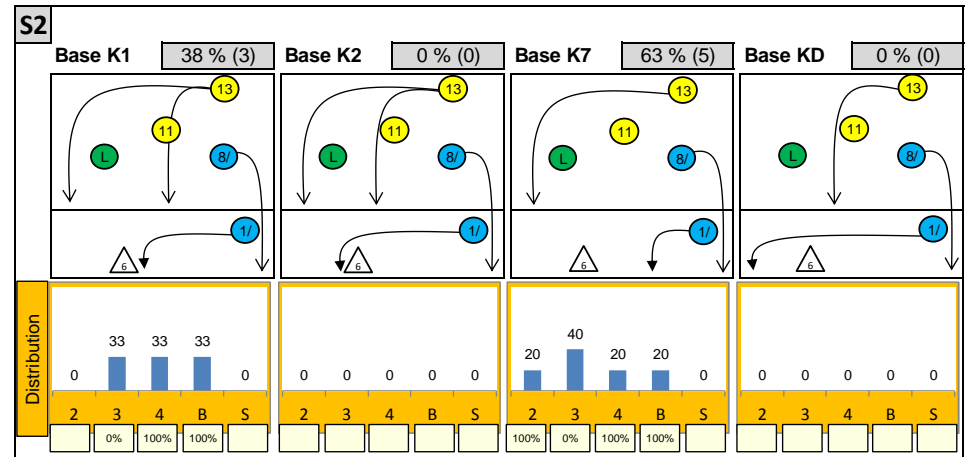

Attackdistribution depending on Settercalls - KOREA 2014

2: Attack of Opposite

3: Attack of Middleblocker

4: Attack of Outside

B: Attack of Backrow

S: Attack of Setter

xx%: Efficiency of Attacks (-100% to +100%)