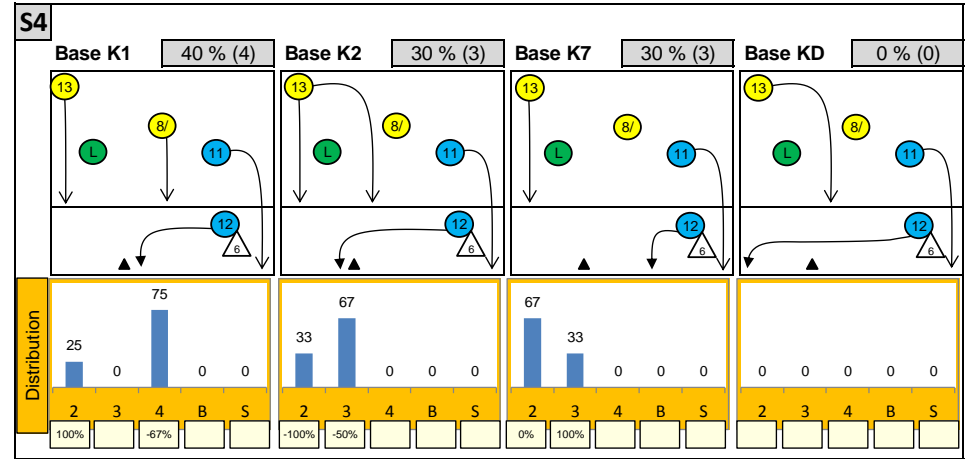

Attackdistribution depending on Settercalls - KOREA 2014

2: Attack of Opposite

3: Attack of Middleblocker

4: Attack of Outside

B: Attack of Backrow

S: Attack of Setter

xx%: Efficiency of Attacks (-100% to +100%)