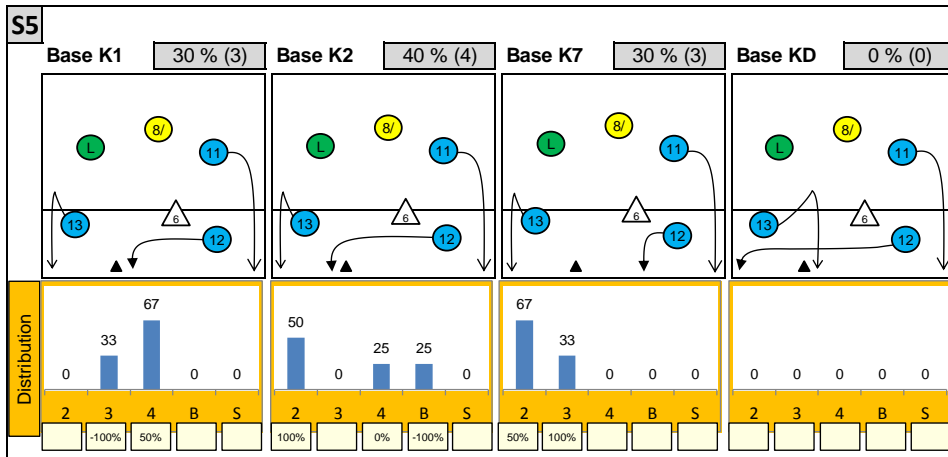

Attackdistribution depending on Settercalls - KOREA 2014

2: Attack of Opposite

3: Attack of Middleblocker

4: Attack of Outside

B: Attack of Backrow

S: Attack of Setter

xx%: Efficiency of Attacks (-100% to +100%)