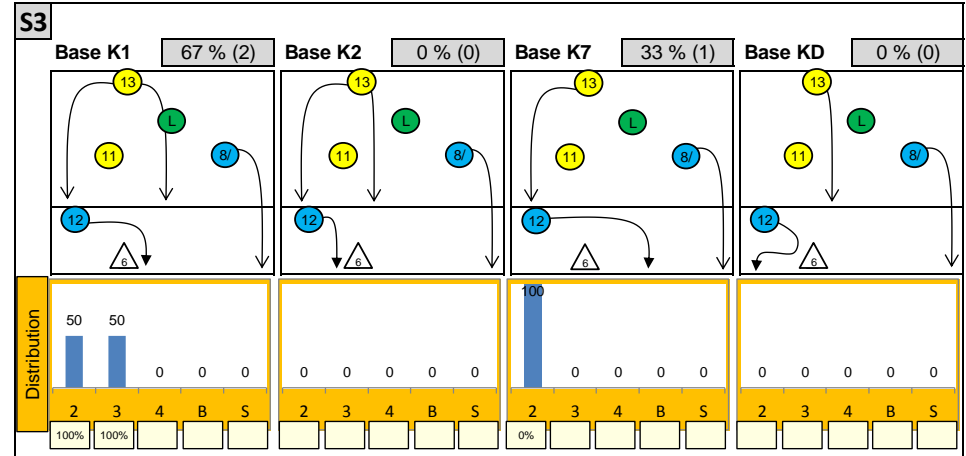

Attackdistribution depending on Settercalls - KOREA 2014

2: Attack of Opposite

3: Attack of Middleblocker

4: Attack of Outside

B: Attack of Backrow

S: Attack of Setter

xx%: Efficiency of Attacks (-100% to +100%)