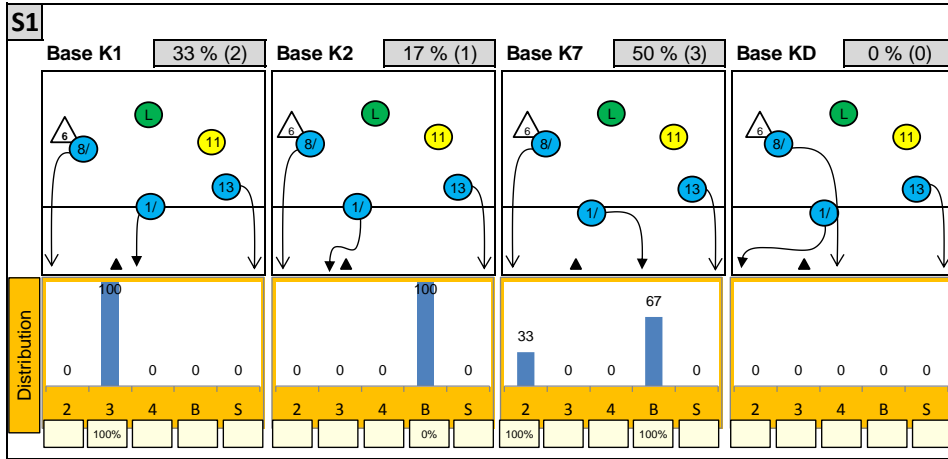

Attackdistribution depending on Settercalls - KOREA 2014

2: Attack of Opposite

3: Attack of Middleblocker

4: Attack of Outside

B: Attack of Backrow

S: Attack of Setter

xx%: Efficiency of Attacks (-100% to +100%)