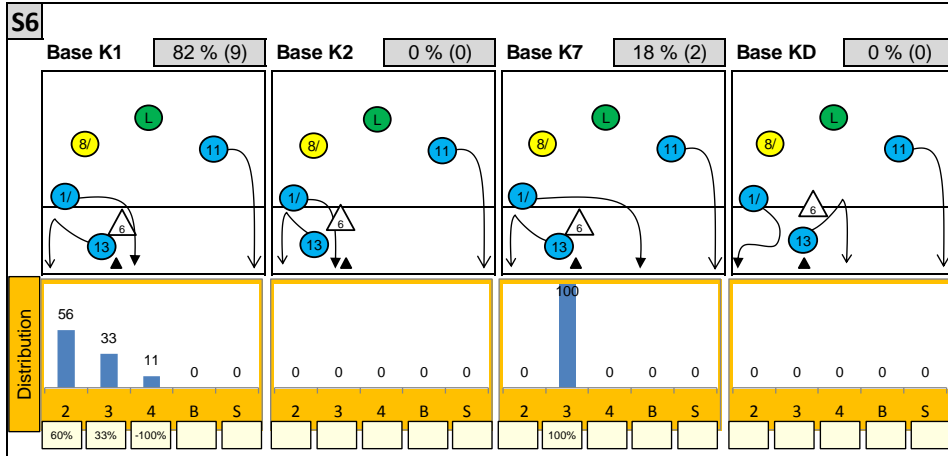

Attackdistribution depending on Settercalls - KOREA 2014

2: Attack of Opposite

3: Attack of Middleblocker

4: Attack of Outside

B: Attack of Backrow

S: Attack of Setter

xx%: Efficiency of Attacks (-100% to +100%)