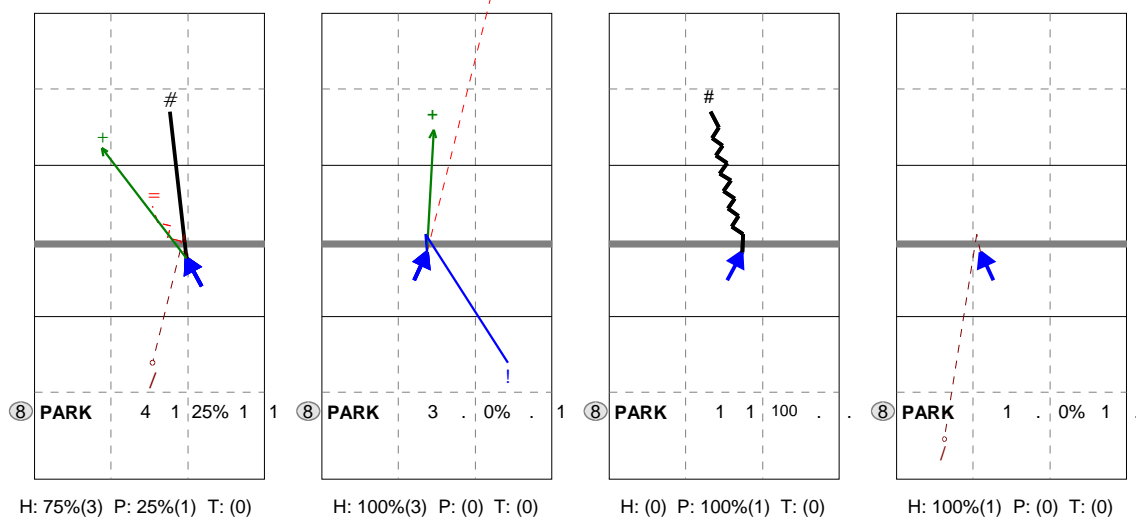

KOREA 2014	2	33	19	24	28	18	122	06/05/20	World League	Pool E
Czech Republic	3	31	25	26	26	20	128	15.50.00	Ceske Budejovice	Home

Direction Chart analysis

KOREA 2014 | 8 PARK | Atk after Rec

X2	Ind.	*E%	N	#	##%	=	/	XC	Ind.	*E%	N	#	##%	=	/	X1	Ind.	*E%	N	#	##%	=	/	X7	Ind.	*E%	N	#	##%	=	/
	4	-25	4	1	25%	1	1		2	-33	3	0	0%	1	0		10	100	1	1	100%	0	0		.	-100	1	0	0%	0	1

H: 75%(3) P: 25%(1) T: (0) H: 100%(3) P: (0) T: (0) H: (0) P: 100%(1) T: (0) H: 100%(1) P: (0) T: (0)

Direction Chart analysis

KOREA 2014 | 8 PARK | Transition

PR	Ind.	*E%	N	#	##%	=	/
	10	100	2	2	100%	0	0