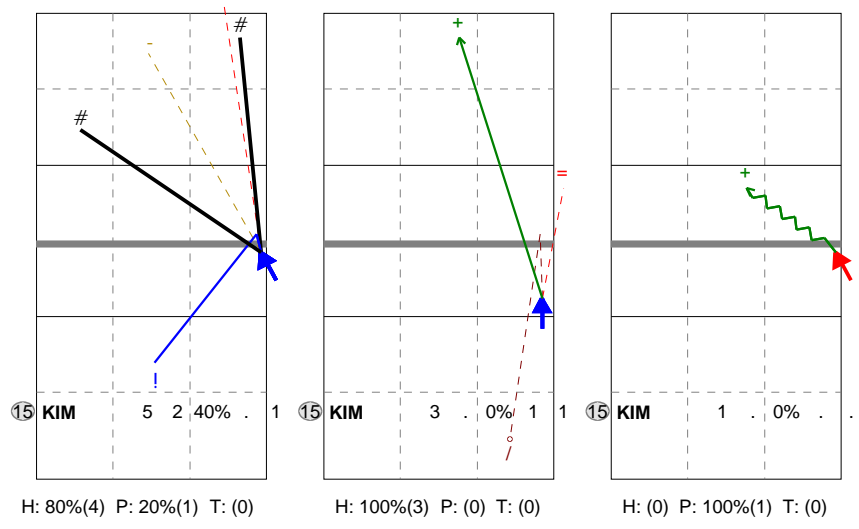

KOREA 2014	2	33	19	24	28	18	122	06/05/20	World League	Pool E
Czech Republic	3	31	25	26	26	20	128	15.50.00	Ceske Budejovice	Home

Direction Chart analysis

KOREA 2014 | 15 KIM | Atk after Rec | (XF,X2,X1,XM,XG,XC,X7,PP,X9,XT,X3,X4,XB,XP,XR,X5,X0,X6,X8,CB,CF,CD,C5,C0,C6,C8,V5,V0,V6,V8,VB,VP,VR,

X6	Ind.	*E%	N	#	##	=	/		X8	Ind.	*E%	N	#	##	=	/		V6	Ind.	*E%	N	#	##	=	/	
	5	20%	5	2	40%	1	0			2	-67	3	0	0%	1	1			5	.	1	0	0%	0	0	

Direction Chart analysis

KOREA 2014 | 15 KIM | Transition | (XF,X2,X1,XM,XG,XC,X7,PP,X9,XT,X3,X4,XB,XP,XR,X5,X0,X6,X8,CB,CF,CD,C5,C0,C6,C8,V5,V0,V6,V8,VB,VP,VR)