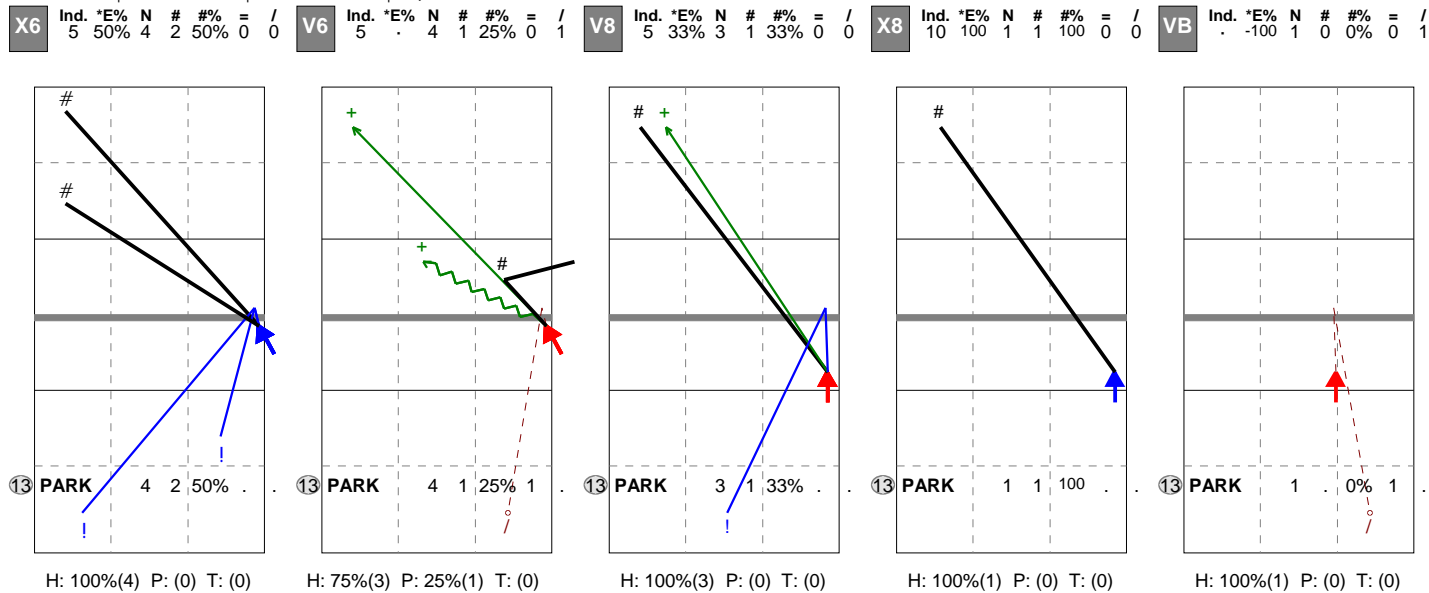

KOREA 2014	2	33	19	24	28	18	122	06/05/20	World League	Pool E
Czech Republic	3	31	25	26	26	20	128	15.50.00	Ceske Budejovice	Home

Direction Chart analysis

KOREA 2014 | 13 PARK | Atk after Rec | (XF,X2,X1,XM,XG,XC,X7,PP,X9,XT,X3,X4,XB,XP,XR,X5,X0,X6,X8,CB,CF,CD,C5,C0,C6,C8,V5,V0,V6,V8,VB,VP,VR

Direction Chart analysis

KOREA 2014 | 13 PARK | Transition | (XF,X2,X1,XM,XG,XC,X7,PP,X9,XT,X3,X4,XB,XP,XR,X5,X0,X6,X8,CB,CF,CD,C5,C0,C6,C8,V5,V0,V6,V8,VB,VP,VR)

Ind. *E% N = =% # / Ind. *E% N = =% # /
 1 20% 5 3 60% 0 0 4 . 3 0 0% 0 0