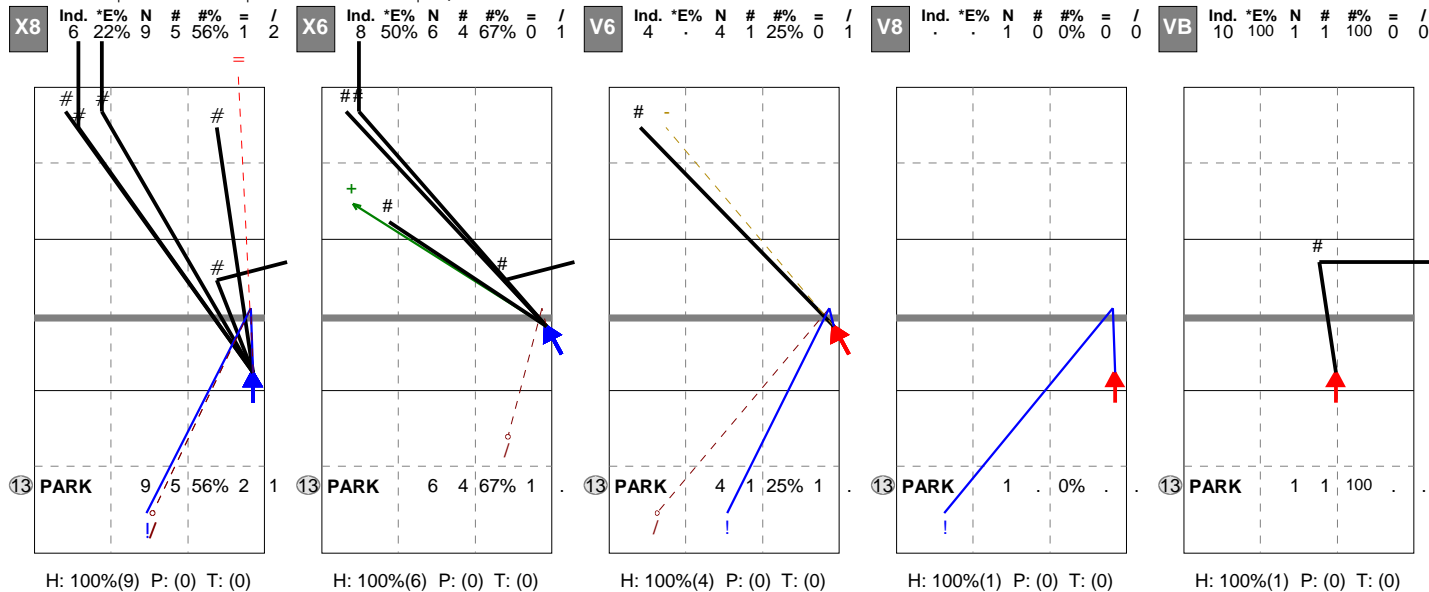

KOREA 2014	2	33	19	24	28	18	122	06/05/20	World League	Pool E
Czech Republic	3	31	25	26	26	20	128	15.50.00	Ceske Budejovice	Home

Direction Chart analysis

KOREA 2014 | 13 PARK | Atk after Rec | (XF,X2,X1,XM,XG,XC,X7,PP,X9,XT,X3,X4,XB,XP,XR,X5,X0,X6,X8,CB,CF,CD,C5,C0,C6,C8,V5,V0,V6,V8,VB,VP,VR

Direction Chart analysis

KOREA 2014 | 13 PARK | Transition | (XF,X2,X1,XM,XG,XC,X7,PP,X9,XT,X3,X4,XB,XP,XR,X5,X0,X6,X8,CB,CF,CD,C5,C0,C6,C8,V5,V0,V6,V8,VB,VP,VR)

Ind. *E% N = =% # / Ind. *E% N = =% # /
 1 20% 5 3 60% 0 0 4 . 3 0 0% 0 0