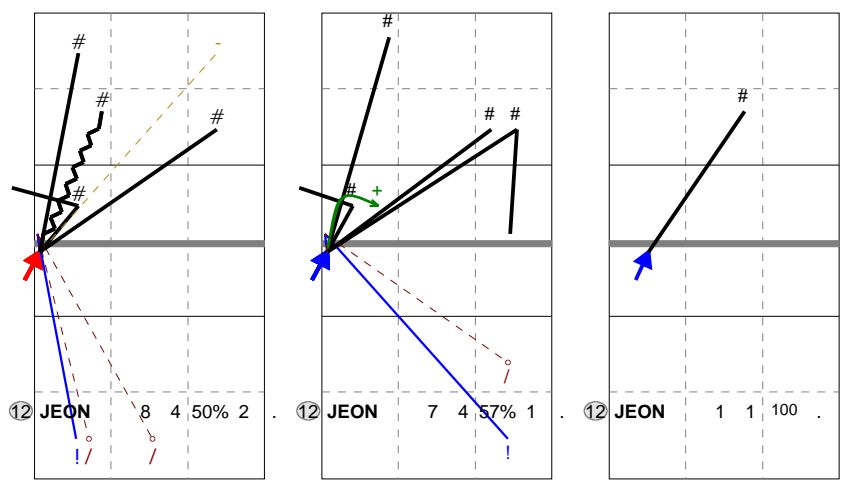

X5	V5	XP	X0	X9
Ind. *E% N # #% = /	Ind. *E% N # #% = /	Ind. *E% N # #% = /	Ind. *E% N # #% = /	Ind. *E% N # #% = /
6 22% 9 4 44% 1 1	7 33% 6 3 50% 0 1	9 80% 5 4 80% 0 0	5 . 3 1 33% 0 1	5 . 1 0 0% 0 0

H: 78%(7) P: 11%(1) T: 11%(1) H: 83%(5) P: 17%(1) T: (0) H: 100%(5) P: (0) T: (0) H: 67%(2) P: (0) T: 33%(1) H: 100%(1) P: (0) T: (0)

Direction Chart analysis

KOREA 2014 | 12 JEON | Transition | (XF,X2,X1,XM,XG,XC,X7,PP,X9,XT,X3,X4,XB,XP,XR,X5,X0,X6,X8,CB,CF,CD,C5,C0,C6,C8,V5,V0,V6,V8,VB,VP,VR)

V5	X5	X9
Ind. *E% N # #% = /	Ind. *E% N # #% = /	Ind. *E% N # #% = /
6 25% 8 4 50% 0 2	6 43% 7 4 57% 0 1	10 100 1 1 100 0 0