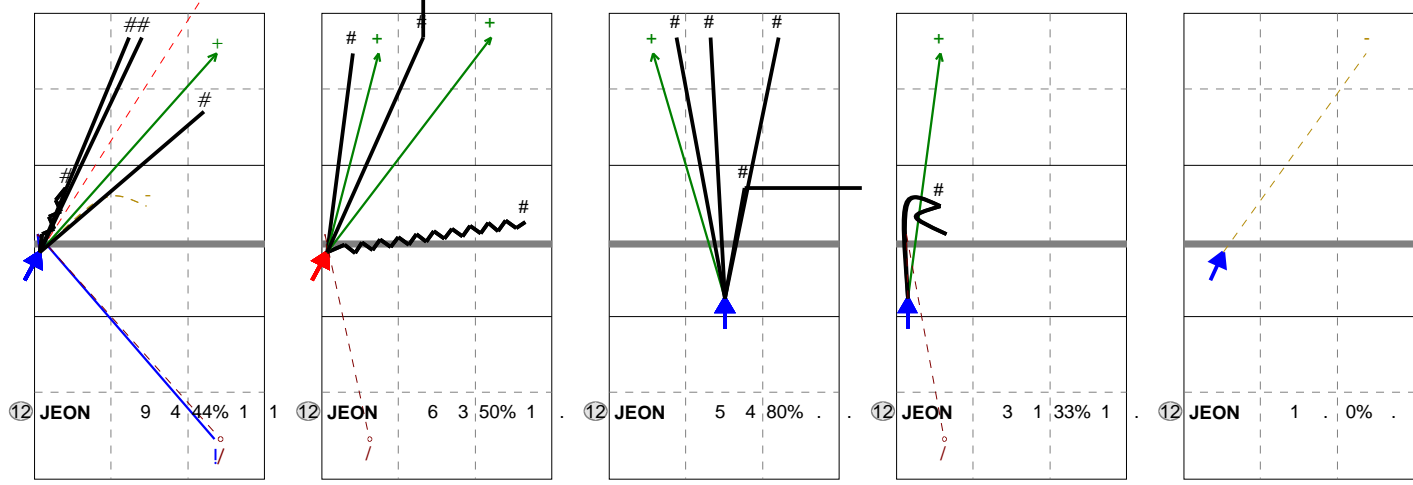

KOREA 2014	2	33	19	24	28	18	122	06/05/20	World League	Pool E
Czech Republic	3	31	25	26	26	20	128	15.50.00	Ceske Budejovice	Home

Direction Chart analysis

KOREA 2014 | 12 JEON | Atk after Rec | (XF,X2,X1,XM,XG,XC,X7,PP,X9,XT,X3,X4,XB,XP,XR,X5,X0,X6,X8,CB,CF,CD,C5,C0,C6,C8,V5,V0,V6,V8,VB,VP,VR

X5	V5	XP	X0	X9
Ind. *E% N # #% = /	Ind. *E% N # #% = /	Ind. *E% N # #% = /	Ind. *E% N # #% = /	Ind. *E% N # #% = /
6 22% 9 4 44% 1 1	7 33% 6 3 50% 0 1	9 80% 5 4 80% 0 0	5 . 3 1 33% 0 1	5 . 1 0 0% 0 0

H: 78%(7) P: 11%(1) T: 11%(1) H: 83%(5) P: 17%(1) T: (0) H: 100%(5) P: (0) T: (0) H: 67%(2) P: (0) T: 33%(1) H: 100%(1) P: (0) T: (0)

Direction Chart analysis

KOREA 2014 | 12 JEON | Transition | (XF,X2,X1,XM,XG,XC,X7,PP,X9,XT,X3,X4,XB,XP,XR,X5,X0,X6,X8,CB,CF,CD,C5,C0,C6,C8,V5,V0,V6,V8,VB,VP,VR)

V5	X5	X9
Ind. *E% N # #% = /	Ind. *E% N # #% = /	Ind. *E% N # #% = /
6 25% 8 4 50% 0 2	6 43% 7 4 57% 0 1	10 100 1 1 100 0 0