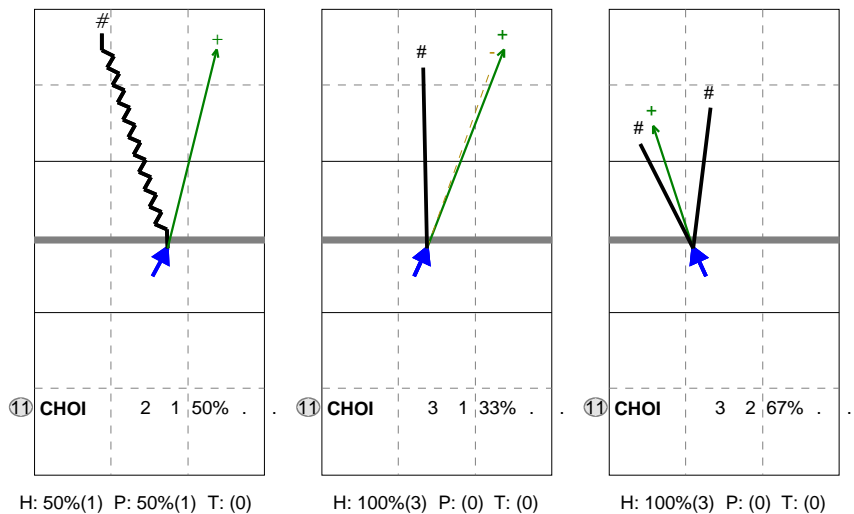

KOREA 2014	2	33	19	24	28	18	122	06/05/20	World League	Pool E
Czech Republic	3	31	25	26	26	20	128	15.50.00	Ceske Budejovice	Home

Direction Chart analysis

KOREA 2014 | 11 CHOI | Atk after Rec

<b>X1</b>	Ind.	*E%	N	#	##%	=	/	<b>XC</b>	Ind.	*E%	N	#	##%	=	/	<b>X7</b>	Ind.	*E%	N	#	##%	=	/
	8	50%	2	1	50%	0	0		7	33%	3	1	33%	0	0		8	67%	3	2	67%	0	0

Direction Chart analysis

KOREA 2014 | 11 CHOI | Transition

<b>XC</b>	Ind.	*E%	N	#	##%	=	/	<b>V3</b>	Ind.	*E%	N	#	##%	=	/
	10	100%	1	1	100%	0	0		.	-100%	1	0	0%	1	0

Ind.	*E%	N	=	##%	#	/	Ind.	*E%	N	=	##%	#	/	Ind.	*E%	N	=	##%	#	/
4	38%	8	2	25%	0	0	4	50%	4	0	0%	0	0	7	100%	1	0	0%	0	0