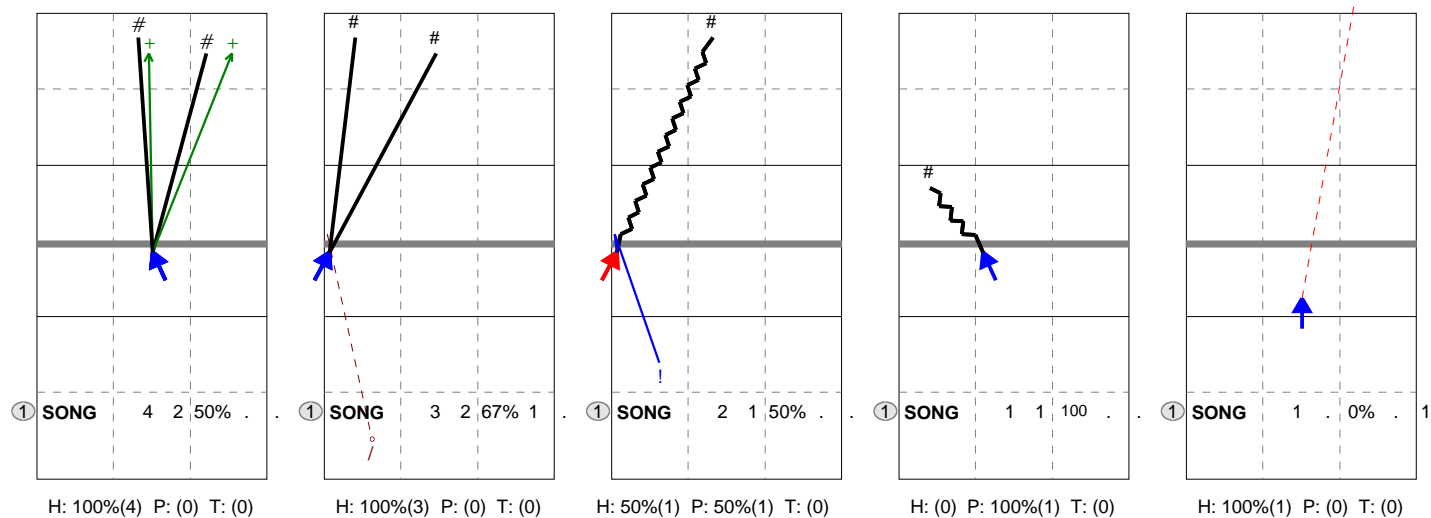

KOREA 2014	2	33	19	24	28	18	122	06/05/20	World League	Pool E
Czech Republic	3	31	25	26	26	20	128	15.50.00	Ceske Budejovice	Home

Direction Chart analysis

KOREA 2014 | 1 SONG | Atk after Rec | (XF,X2,X1,XM,XG,XC,X7,PP,X9,XT,X3,X4,XB,XP,XR,X5,X0,X6,X8,CB,CF,CD,C5,C0,C6,C8,V5,V0,V6,V8,VB,VP,VR

X3	Ind.	*E%	N	#	##	=	/	X5	Ind.	*E%	N	#	##	=	/	V5	Ind.	*E%	N	#	##	=	/	X7	Ind.	*E%	N	#	##	=	/	XP	Ind.	*E%	N	#	##	=	/
8	50%	4	2	50%	0	0	0	7	33%	3	2	67%	0	1	0	5	50%	2	1	50%	0	0	0	10	100%	1	1	100%	0	0	0	-100	1	0	0%	1	0		

Direction Chart analysis

KOREA 2014 | 1 SONG | Transition | (XF,X2,X1,XM,XG,XC,X7,PP,X9,XT,X3,X4,XB,XP,XR,X5,X0,X6,X8,CB,CF,CD,C5,C0,C6,C8,V5,V0,V6,V8,VB,VP,VR)

X5	Ind.	*E%	N	#	##	=	/	V5	Ind.	*E%	N	#	##	=	/	XP	Ind.	*E%	N	#	##	=	/	X9	Ind.	*E%	N	#	##	=	/
9	75%	4	3	75%	0	0	0	3	33%	3	1	33%	0	0	5	50%	2	1	50%	0	0	0	5	.	1	0	0%	0	0	0	