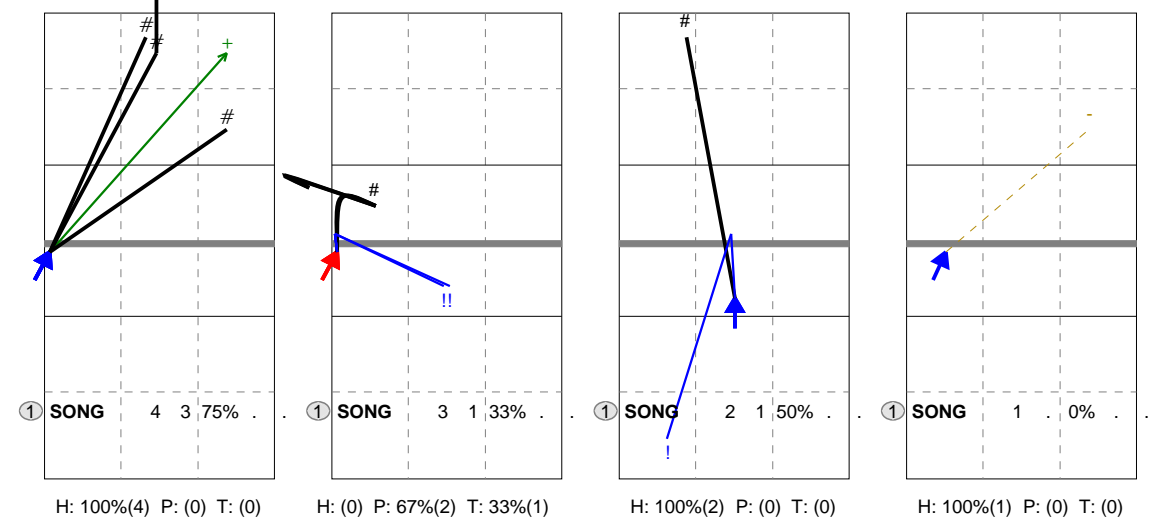

KOREA 2014	2	33	19	24	28	18	122	06/05/20	World League	Pool E
Czech Republic	3	31	25	26	26	20	128	15.50.00	Ceske Budejovice	Home

Direction Chart analysis

KOREA 2014 | 1 SONG | Atk after Rec | (XF,X2,X1,XM,XG,XC,X7,PP,X9,XT,X3,X4,XB,XP,XR,X5,X0,X6,X8,CB,CF,CD,C5,C0,C6,C8,V5,V0,V6,V8,VB,VP,VR

X3	Ind.	*E%	N	#	##	=	/	X5	Ind.	*E%	N	#	##	=	/	V5	Ind.	*E%	N	#	##	=	/	X7	Ind.	*E%	N	#	##	=	/	XP	Ind.	*E%	N	#	##	=	/
8	50%	4	2	50%	0	0	0	7	33%	3	2	67%	0	1	0	5	50%	2	1	50%	0	0	0	10	100%	1	1	100%	0	0	0	-100	1	0	0%	1	0		

Direction Chart analysis

KOREA 2014 | 1 SONG | Transition | (XF,X2,X1,XM,XG,XC,X7,PP,X9,XT,X3,X4,XB,XP,XR,X5,X0,X6,X8,CB,CF,CD,C5,C0,C6,C8,V5,V0,V6,V8,VB,VP,VR)

X5	Ind.	*E%	N	#	##	=	/	V5	Ind.	*E%	N	#	##	=	/	XP	Ind.	*E%	N	#	##	=	/	X9	Ind.	*E%	N	#	##	=	/
9	75%	4	3	75%	0	0	0	3	33%	3	1	33%	0	0	5	50%	2	1	50%	0	0	0	5	.	1	0	0%	0	0	0	