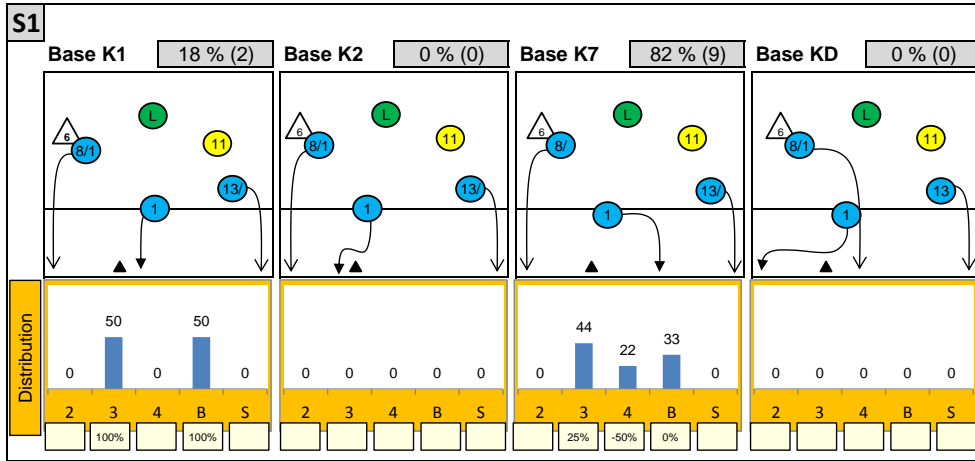

Attackdistribution depending on Settercalls - KOREA 2014

2: Attack of Opposite 3: Attack of Middleblocker 4: Attack of Outside B: Attack of Backrow

S: Attack of Setter xx%: Efficiency of Attacks (-100% to +100%)