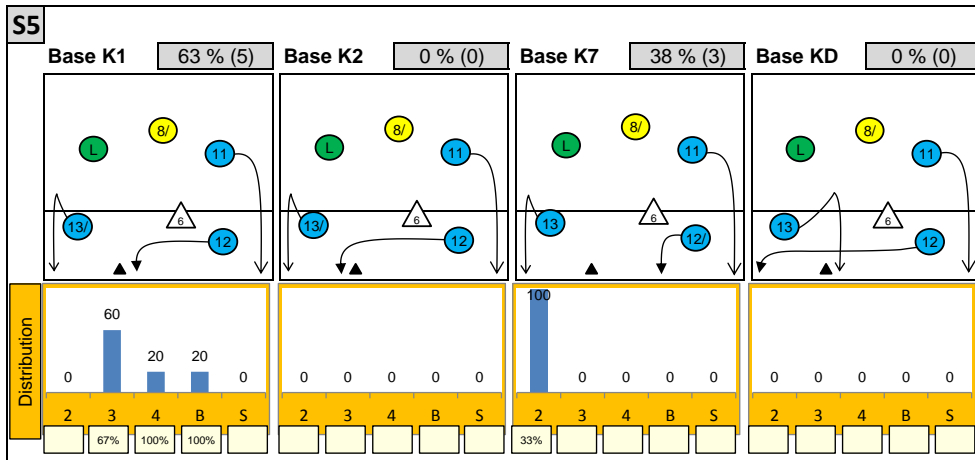

Attackdistribution depending on Settercalls - KOREA 2014

2: Attack of Opposite 3: Attack of Middleblocker 4: Attack of Outside B: Attack of Backrow

S: Attack of Setter xx%: Efficiency of Attacks (-100% to +100%)