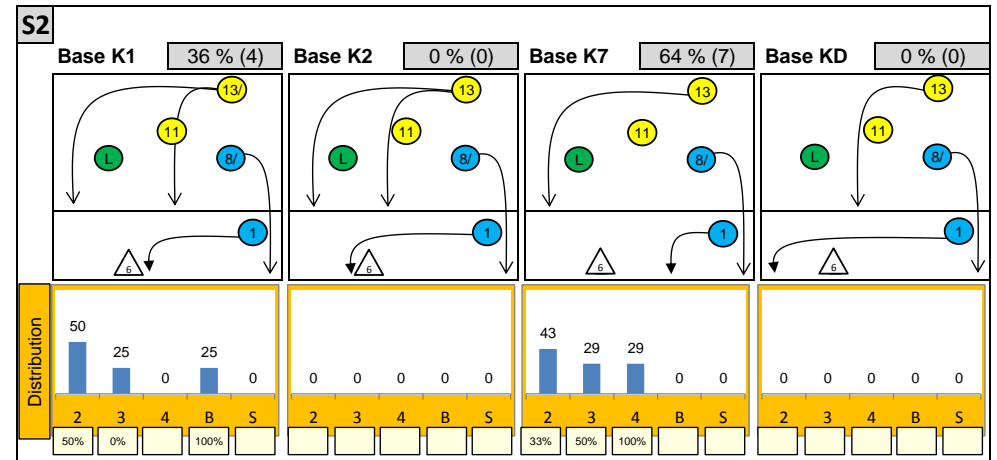

Attackdistribution depending on Settercalls - KOREA 2014

2: Attack of Opposite 3: Attack of Middleblocker 4: Attack of Outside B: Attack of Backrow

S: Attack of Setter xx%: Efficiency of Attacks (-100% to +100%)