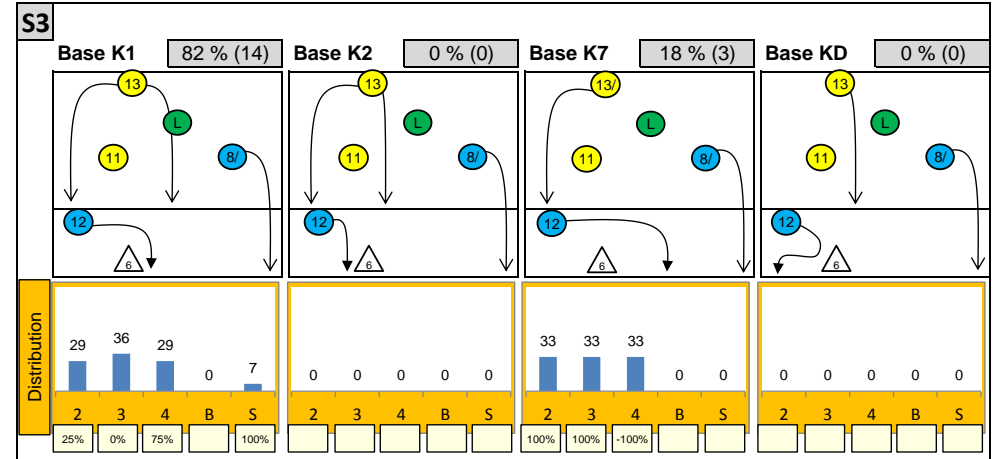

Attackdistribution depending on Settercalls - KOREA 2014

2: Attack of Opposite 3: Attack of Middleblocker 4: Attack of Outside B: Attack of Backrow

S: Attack of Setter xx%: Efficiency of Attacks (-100% to +100%)