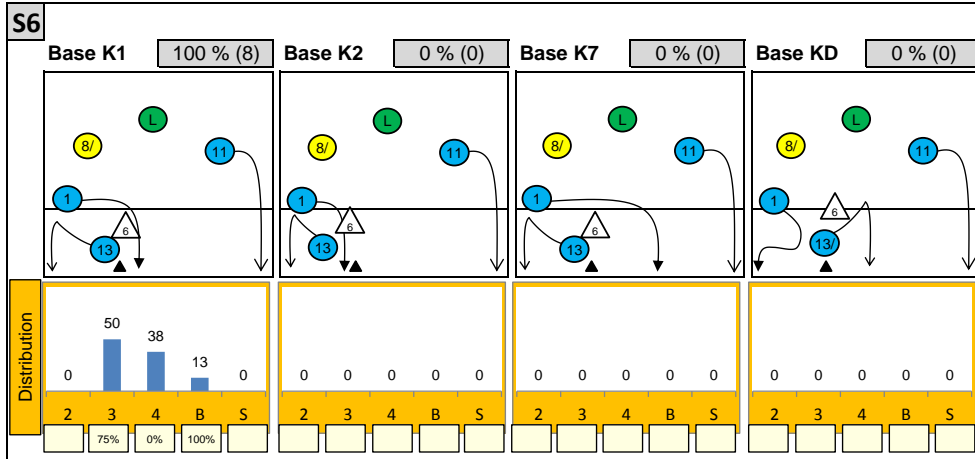

Attackdistribution depending on Settercalls - KOREA 2014

2: Attack of Opposite 3: Attack of Middleblocker 4: Attack of Outside B: Attack of Backrow

S: Attack of Setter xx%: Efficiency of Attacks (-100% to +100%)