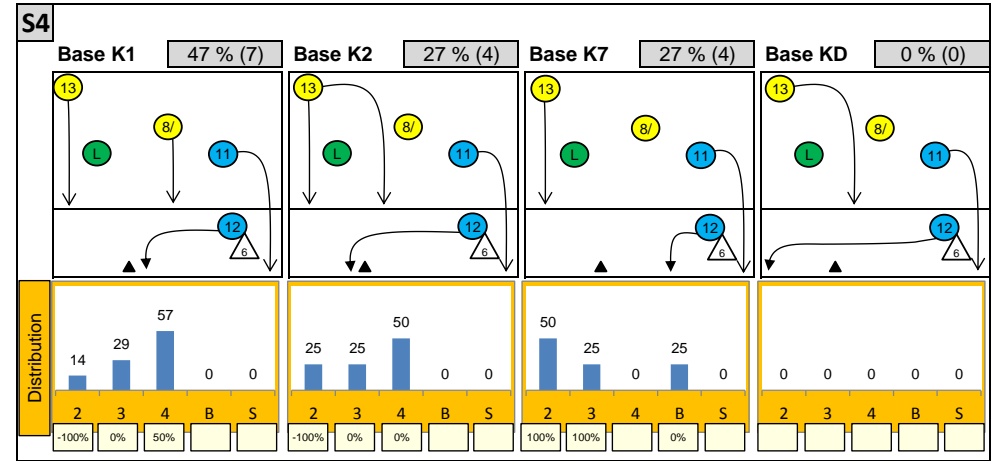

Attackdistribution depending on Settercalls - KOREA 2014

2: Attack of Opposite 3: Attack of Middleblocker 4: Attack of Outside B: Attack of Backrow

S: Attack of Setter xx%: Efficiency of Attacks (-100% to +100%)