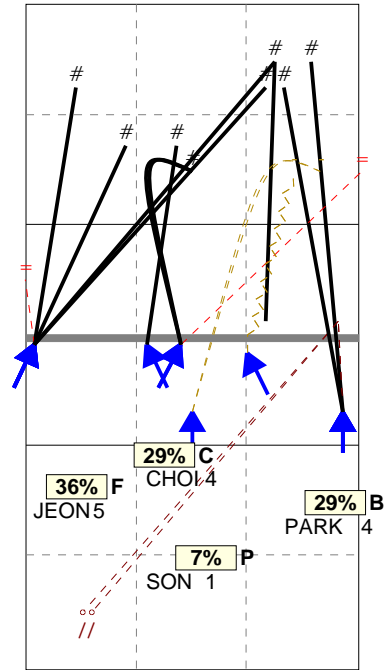

S in 4

Total Zone Chart analysis

KOREA 2014 | Atk after Rec | Setter in 4 | OR[*~R~#,1][*~

S4

5 4 Jeon: 5	36% 80%	4 2 Choi: 4	29% 50%
		1 Song: 1	7% 50%
		4 2 Park: 4	29% 50%

Total events Total events %
Events # Events # in %

Total Analysis by players

KOREA 2014 | Player detail | Reception | Setter in 4 | :::[6]

Player	Skill	Type	S	Set	Ind	*E%	Tot	=	%	BP	pS	/	%	BP	pS	-	%	!	%	+	%	#	%	BP	pS	
Team	Reception		4		4	54%	26	1	4%	1	3	12%	8	31%	9	35%	5	19%	.	.
1 SONG					3	43%	14	1	7%	1	2	14%	5	36%	3	21%	3	21%	.	.
9 KWAK					6	67%	6	1	17%	1	17%	2	33%	2	33%	.	.
11 CHOI					5	67%	3	1	33%	2	67%	
14 LEE					5	67%	3	1	33%	2	67%	

Total Direction Chart analysis

KOREA 2014 | Atk after Rec | Setter in 4 | OR[*~R~#,1][*~R~+,1]:::[6]

S4 Ind. *E% N # #% = /
6 29% 14 8 57% 2 2

H: 79%(11) P: 7%(1) T: 14%(2)

Total Zone Chart analysis

KOREA 2014 | Transition | Setter in 4 | AND[*~D~#,7][~--

S4

5 3 Jeon: 5	56% 60%		
		1 1 Song: 1	11% 100%
		3 3 Park: 2 Kim: 1	33% 100%

Total events Total events %
Events # Events # in %

Total Direction Chart analysis

KOREA 2014 | Transition | Setter in 4 | AND[*~D~#,7][~--AO~V3~3,6][~--