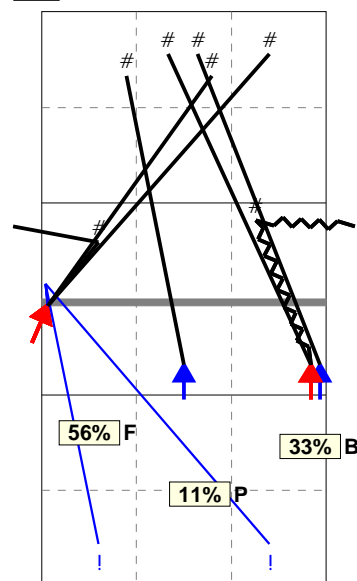

S in 4

Total Zone Chart analysis

KOREA 2014 | Atk after Rec | Setter in 4 | OR[*~R~#,1][*~

S4

5 4 Jeon: 5	36% 80%	4 2 Choi: 4	29% 50%
		1 Song: 1	7% 50%
		4 2 Park: 4	29% 50%

Total events Total events %
Events # Events # in %

Total Direction Chart analysis

KOREA 2014 | Atk after Rec | Setter in 4 | OR[*~R~#,1][*~R~+,1]:::[6]

S4 Ind. *E% N # #% = /
6 29% 14 8 57% 2 2

H: 79%(11) P: 7%(1) T: 14%(2)

Total Zone Chart analysis

KOREA 2014 | Transition | Setter in 4 | AND[*~D~#,7][~--

S4

5 3 Jeon: 5	56% 60%		
		1 1 Song: 1	11% 100%
		3 3 Park: 2 Kim: 1	33% 100%

Total events Total events %
Events # Events # in %

Total Direction Chart analysis

KOREA 2014 | Transition | Setter in 4 | AND[*~D~#,7][~--AO~V3~3,6][~--

S4 Ind. *E% N # #% = /
8 78% 9 7 78% 0 0

H: 78%(7) P: 22%(2) T: (0)