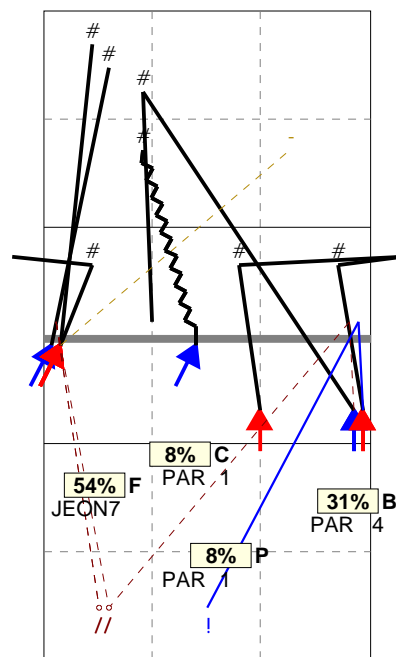

## Total Zone Chart analysis

KOREA 2014 | Atk after Rec | Setter in 3 | OR[\*~~R~#,1][\*~

**S3**

5 29%	6 35%	
3 60%	3 50%	
Jeon: 5		Park: 5 Ha: 1
		5 29%
		2 40%
		Park: 4 Kim: 1
		1 6%
		1 100%

Total events    Total events %  
Events #        Events # in %

## Total Direction Chart analysis

KOREA 2014 | Atk after Rec | Setter in 3 | OR[\*~~R~#,1][\*~~R~+,1]:::[6]

**S3** Ind. \*E% N # #% = /  
6 35% 17 9 53% 0 3

H: 82%(14) P: 6%(1) T: 12%(2)

Player	Skill	Type	S	Set	Ind	*E%	Tot	=	%	BP	pS	/	%	BP	pS	-	%	!	%	+	%	#	%	BP	pS	
Team	Reception		3		6	71%	24	.	.	.	.	.	.	.	.	.	1	4%	6	25%	12	50%	5	21%	.	.
1 SONG					4	58%	12	.	.	.	.	.	.	.	.	.	1	8%	4	33%	6	50%	1	8%	.	.
8 PARK					8	100%	2	.	.	.	.	.	.	.	.	.	.	.	.	.	1	50%	1	50%	.	.
9 KWAK					8	100%	5	.	.	.	.	.	.	.	.	.	.	.	.	.	3	60%	2	40%	.	.
10 BU					8	100%	2	.	.	.	.	.	.	.	.	.	.	.	.	.	1	50%	1	50%	.	.
12 JEON					7	100%	1	.	.	.	.	.	.	.	.	.	.	.	.	.	1	100%	.	.	.	.
14 LEE					.	.	2	.	.	.	.	.	.	.	.	.	.	.	.	.	.	.	.	.	.	

## Total Zone Chart analysis

KOREA 2014 | Transition | Setter in 3 | AND[\*~~D~#,7][~~~

**S3**

7 54%	1 8%	
3 43%	1 100%	
Jeon: 7		Park: 1
	1 8%	4 31%
	1 100%	2 50%
		Park: 4

Total events    Total events %  
Events #        Events # in %

## Total Direction Chart analysis

KOREA 2014 | Transition | Setter in 3 | AND[\*~~D~#,7][~~~AO~PR~3,6][~~~A

**S3** Ind. \*E% N # #% = /  
6 23% 13 7 54% 0 4

H: 92%(12) P: 8%(1) T: (0)