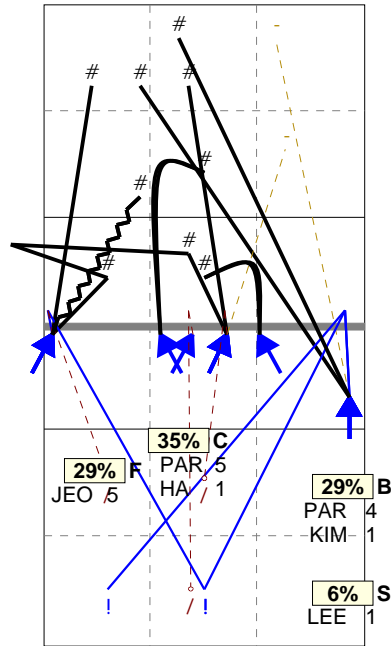

## Total Zone Chart analysis

KOREA 2014 | Atk after Rec | Setter in 3 | OR[\*~~R~#,1][\*~

**S3**

5 29%	6 35%	
3 60%	3 50%	
Jeon: 5		Park: 5 Ha: 1
		5 29%
		2 40%
		Park: 4 Kim: 1
		1 6%
		1 100%

Total events    Total events %  
Events #        Events # in %

## Total Direction Chart analysis

KOREA 2014 | Atk after Rec | Setter in 3 | OR[\*~~R~#,1][\*~~R~+,1]:::[6]

**S3** Ind. \*E% N # #% = /  
6 35% 17 9 53% 0 3

H: 82%(14) P: 6%(1) T: 12%(2)

Player	Skill	Type	S	Set	Ind	*E%	Tot	=	%	BP	pS	/	%	BP	pS	-	%	!	%	+	%	#	%	BP	pS	
Team	Reception		3		6	71%	24	.	.	.	.	.	.	.	.	.	1	4%	6	25%	12	50%	5	21%	.	.
1 SONG					4	58%	12	.	.	.	.	.	.	.	.	.	1	8%	4	33%	6	50%	1	8%	.	.
8 PARK					8	100%	2	.	.	.	.	.	.	.	.	.	.	.	.	.	1	50%	1	50%	.	.
9 KWAK					8	100%	5	.	.	.	.	.	.	.	.	.	.	.	.	.	3	60%	2	40%	.	.
10 BU					8	100%	2	.	.	.	.	.	.	.	.	.	.	.	.	.	1	50%	1	50%	.	.
12 JEON					7	100%	1	.	.	.	.	.	.	.	.	.	.	.	.	.	1	100%	.	.	.	.
14 LEE					.	.	2	.	.	.	.	.	.	.	.	.	.	.	.	.	.	.	.	.	.	