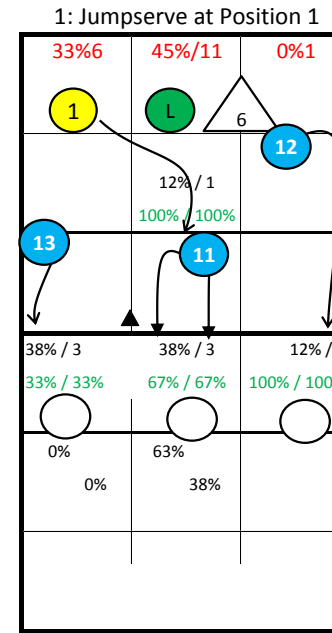

Roster

1 SONG	Out
2 HAN	Set
6 LEE	Set
8 PARK	MB
9 KWAK	Out
10 BU	Out
11 CHOI	MB
12 JEON	Out
13 PARK	Opp
14 LEE	Lib
15 KIM	Opp
18 HA	MB

KOREA 2014 -

S1

S6

S5

Starting Lineup:

Rotation:

Ser: S4/1
Rec: S4/1

S2

S3

S4
