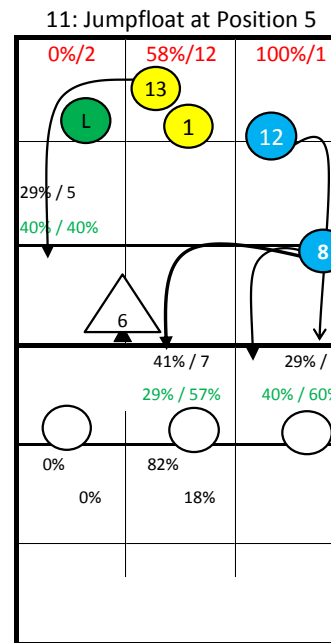

Roster

1 SONG	Out
2 HAN	Set
6 LEE	Set
8 PARK	MB
9 KWAK	Out
10 BU	Out
11 CHOI	MB
12 JEON	Out
13 PARK	Opp
14 LEE	Lib
15 KIM	Opp
18 HA	MB

KOREA 2014 -

S1

S6

S5

Starting Lineup:

Rotation:

Ser: S4/1
Rec: S4/1

S2

S3

S4
