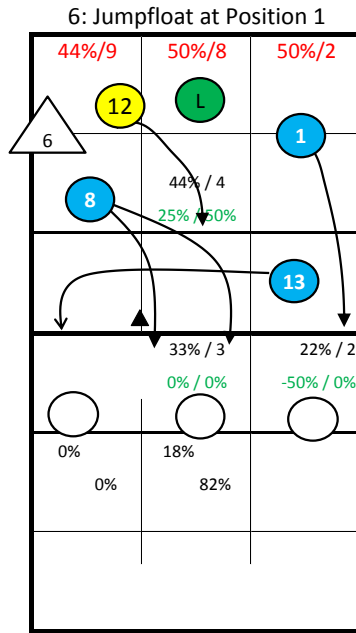

Roster

1 SONG	Out
2 HAN	Set
6 LEE	Set
8 PARK	MB
9 KWAK	Out
10 BU	Out
11 CHOI	MB
12 JEON	Out
13 PARK	Opp
14 LEE	Lib
15 KIM	Opp
18 HA	MB

KOREA 2014 -

S1

S6

S5

Starting Lineup:

Rotation:

Ser: S4/1
Rec: S4/1

S2

S3

S4
