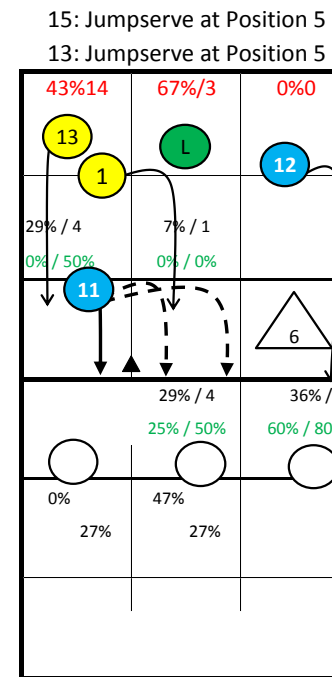

Roster

1 SONG	Out
2 HAN	Set
6 LEE	Set
8 PARK	MB
9 KWAK	Out
10 BU	Out
11 CHOI	MB
12 JEON	Out
13 PARK	Opp
14 LEE	Lib
15 KIM	Opp
18 HA	MB

KOREA 2014 -

S1

S6

S5

Starting Lineup:

Rotation:

Ser: S4/1
Rec: S4/1

S2

S3

S4
