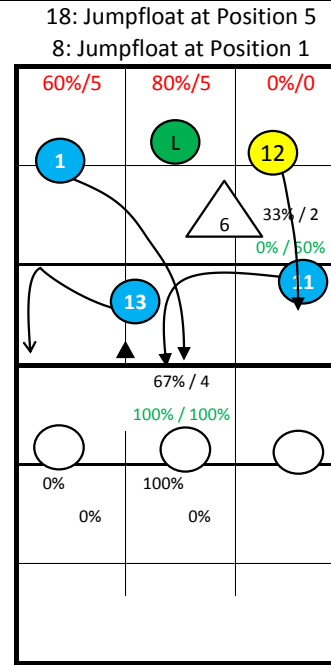

Roster

1 SONG	Out
2 HAN	Set
6 LEE	Set
8 PARK	MB
9 KWAK	Out
10 BU	Out
11 CHOI	MB
12 JEON	Out
13 PARK	Opp
14 LEE	Lib
15 KIM	Opp
18 HA	MB

KOREA 2014 -

S1

S6

S5

Starting Lineup:

Rotation:

Ser: S4/1
Rec: S4/1

S2

S3

S4
