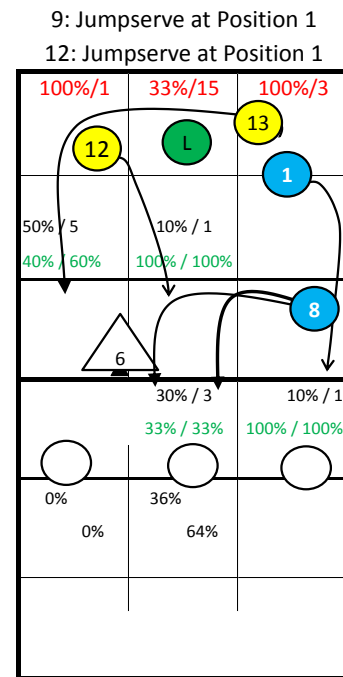

Roster

1 SONG	Out
2 HAN	Set
6 LEE	Set
8 PARK	MB
9 KWAK	Out
10 BU	Out
11 CHOI	MB
12 JEON	Out
13 PARK	Opp
14 LEE	Lib
15 KIM	Opp
18 HA	MB

KOREA 2014 -

S1

S6

S5

Starting Lineup:

Rotation:

Ser: S4/1
Rec: S4/1

S2

S3

S4
