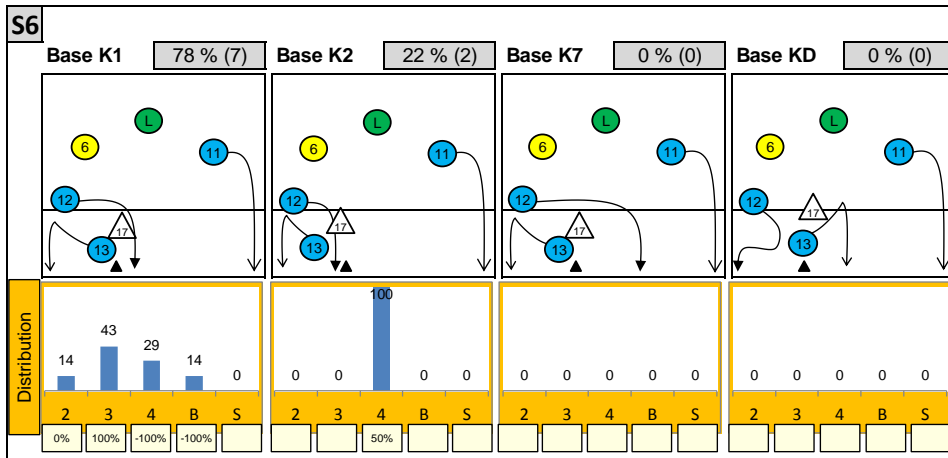

Attackdistribution depending on Settercalls - PORTUGAL 2014

2: Attack of Opposite

3: Attack of Middleblocker

4: Attack of Outside

B: Attack of Backrow

S: Attack of Setter

xx%: Efficiency of Attacks (-100% to +100%)