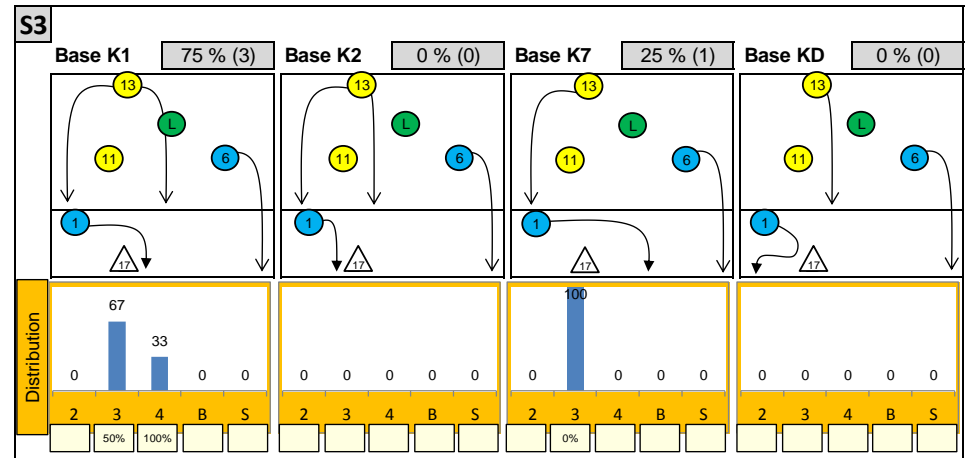

Attackdistribution depending on Settercalls - PORTUGAL 2014

2: Attack of Opposite

3: Attack of Middleblocker

4: Attack of Outside

B: Attack of Backrow

S: Attack of Setter

xx%: Efficiency of Attacks (-100% to +100%)