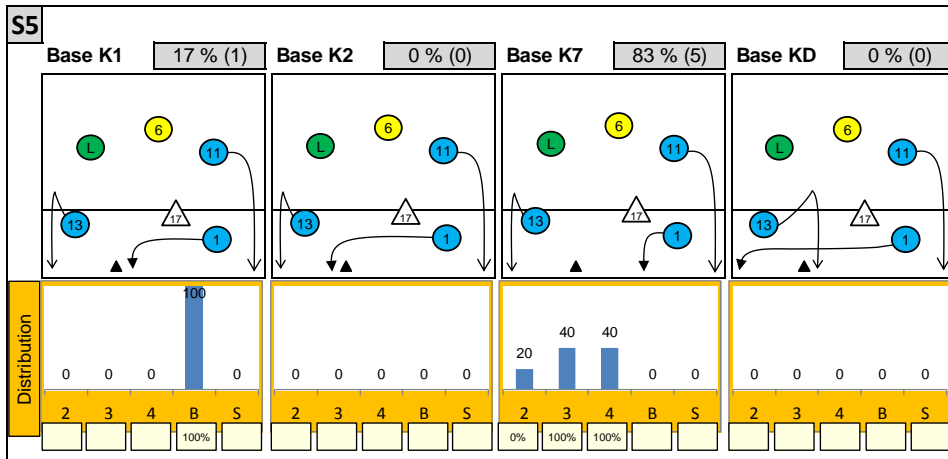

Attackdistribution depending on Settercalls - PORTUGAL 2014

2: Attack of Opposite

3: Attack of Middleblocker

4: Attack of Outside

B: Attack of Backrow

S: Attack of Setter

xx%: Efficiency of Attacks (-100% to +100%)