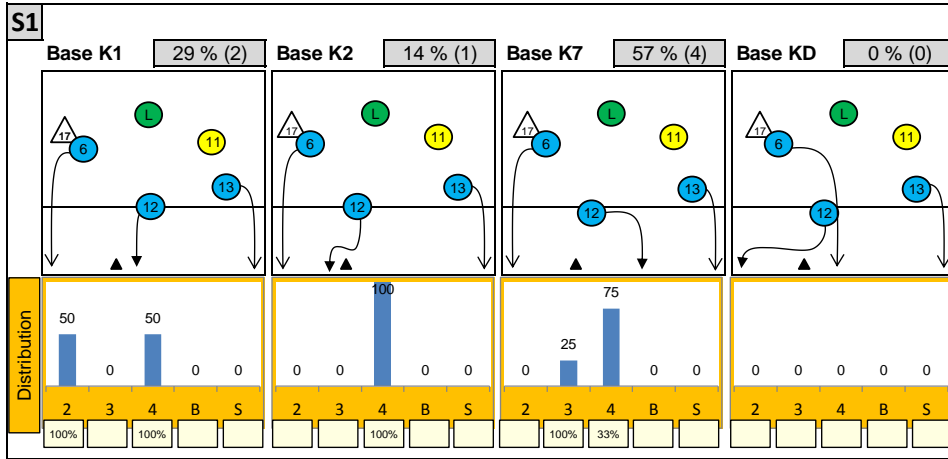

Attackdistribution depending on Settercalls - PORTUGAL 2014

2: Attack of Opposite

3: Attack of Middleblocker

4: Attack of Outside

B: Attack of Backrow

S: Attack of Setter

xx%: Efficiency of Attacks (-100% to +100%)