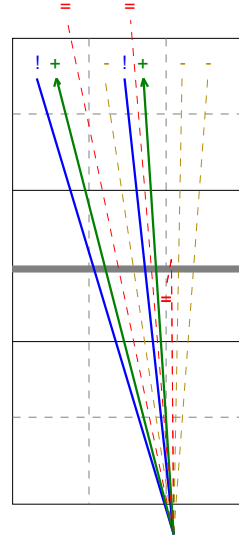

Total Direction Chart analysis

PORTUGAL 2014 | 1 GIL | Se

Ind. *E% N = =% # /
4 29% 34 2 6% 0 1

Total Direction Chart analysis

PORTUGAL 2014 | 6 FERREIRA | Serve (Quick)

Ind. *E% N = =% # /
4 49% 65 23 35% 9 0

Total Direction Chart analysis

Ind. *E% N = =% # /
2 36% 11 4 36% 0 0

Total Direction Chart analysis

PORTUGAL 2014 | 21 VIEIRA |

Ind. *E% N = =% # /
5 55% 29 4 14% 4 0

Total Direction Chart analysis

PORTUGAL 2014 | 8 Tiago |

Ind. *E% N = =% # /
3 50% 20 1 5% 0 0

Total Direction Chart analysis

PORTUGAL 2014 | 11 Jo o Olive

Ind. *E% N = =% # /
2 5 2 40% 0 0

Total Direction Chart analysis

PORTUGAL 2014 | 12 JOAO | Serve (Medium)

Ind. *E% N = =% # /
5 38% 24 0 0% 2 1

Total Direction Chart analysis

PORTUGAL 2014 | 17 RODRIGUES | Serve (Medium) | A

Ind. *E% N = =% # /
4 33% 18 2 11% 0 0

Total Direction Chart analysis

PORTUGAL 2014 | 12 JOAO | Serve (Quick)

Ind. *E% N = =% # /
4 56% 9 0 0% 0 0