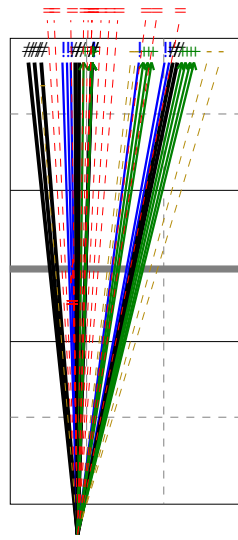

Total Direction Chart analysis

PORTUGAL 2014 | 1 GIL | Se

Ind. *E% N = =% # /
4 29% 34 2 6% 0 1

Total Direction Chart analysis

PORTUGAL 2014 | 6 FERREIRA | Serve (Quick)

Ind. *E% N = =% # /
4 49% 65 23 35% 9 0

Total Direction Chart analysis

Ind. *E% N = =% # /
2 36% 11 4 36% 0 0

Total Direction Chart analysis

PORTUGAL 2014 | 21 VIEIRA |

Ind. *E% N = =% # /
5 55% 29 4 14% 4 0

Total Direction Chart analysis

PORTUGAL 2014 | 8 Tiago |

Ind. *E% N = =% # /
3 50% 20 1 5% 0 0

Total Direction Chart analysis

PORTUGAL 2014 | 11 Jo o Olive

Ind. *E% N = =% # /
2 5 2 40% 0 0

Total Direction Chart analysis

PORTUGAL 2014 | 12 JOAO | Serve (Medium)

Ind. *E% N = =% # /
5 38% 24 0 0% 2 1

Total Direction Chart analysis

PORTUGAL 2014 | 17 RODRIGUES | Serve (Medium) | A

Ind. *E% N = =% # /
4 33% 18 2 11% 0 0

Total Direction Chart analysis

PORTUGAL 2014 | 12 JOAO | Serve (Quick)

Ind. *E% N = =% # /
4 56% 9 0 0% 0 0