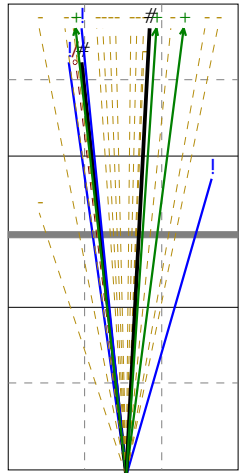

Total Direction Chart analysis

PORTUGAL 2014 | 1 GIL | Se

Ind. *E% N = =% # /
4 29% 34 2 6% 0 1

Total Direction Chart analysis

PORTUGAL 2014 | 6 FERREIRA | Serve (Quick)

Ind. *E% N = =% # /
4 49% 65 23 35% 9 0

Total Direction Chart analysis

Ind. *E% N = =% # /
2 36% 11 4 36% 0 0

Total Direction Chart analysis

PORTUGAL 2014 | 21 VIEIRA |

Ind. *E% N = =% # /
5 55% 29 4 14% 4 0

Total Direction Chart analysis

PORTUGAL 2014 | 8 Tiago |

Ind. *E% N = =% # /
3 50% 20 1 5% 0 0

Total Direction Chart analysis

PORTUGAL 2014 | 11 Jo o Olive

Ind. *E% N = =% # /
2 5 2 40% 0 0

Total Direction Chart analysis

PORTUGAL 2014 | 12 JOAO | Serve (Medium)

Ind. *E% N = =% # /
5 38% 24 0 0% 2 1

Total Direction Chart analysis

PORTUGAL 2014 | 12 JOAO | Serve (Quick)

Ind. *E% N = =% # /
3 31% 16 1 6% 0 0

Total Direction Chart analysis

PORTUGAL 2014 | 13 SEQUEIRA

Ind. *E% N = =% # /
4 44% 63 14 22% 7 0