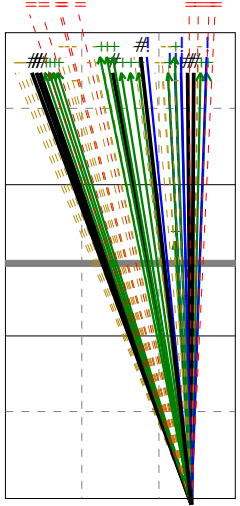

Total Direction Chart analysis

PORTUGAL 2014 | 1 GIL | Se

Ind. *E% N = =% # /
4 29% 34 2 6% 0 1

Total Direction Chart analysis

PORTUGAL 2014 | 6 FERREIRA | Serve (Quick)

Ind. *E% N = =% # /
4 49% 65 23 35% 9 0

Total Direction Chart analysis

Ind. *E% N = =% # /
2 36% 11 4 36% 0 0

Total Direction Chart analysis

PORTUGAL 2014 | 21 VIEIRA |

Ind. *E% N = =% # /
5 55% 29 4 14% 4 0

Total Direction Chart analysis

PORTUGAL 2014 | 8 Tiago |

Total Direction Chart analysis

PORTUGAL 2014 | 12 JOAO | Serve (Quick)

Ind. *E% N = =% # /
3 31% 16 1 6% 0 0

Total Direction Chart analysis

PORTUGAL 2014 | 13 SEQUEIRA

Ind. *E% N = =% # /
4 44% 63 14 22% 7 0

Total Direction Chart analysis

PORTUGAL 2014 | 17 RODRIGUES | Serve (Medium) | A

Ind. *E% N = =% # /
4 33% 18 2 11% 0 0

Total Direction Chart analysis

PORTUGAL 2014 | 12 JOAO | Serve (Quick)

Ind. *E% N = =% # /
4 56% 9 0 0% 0 0