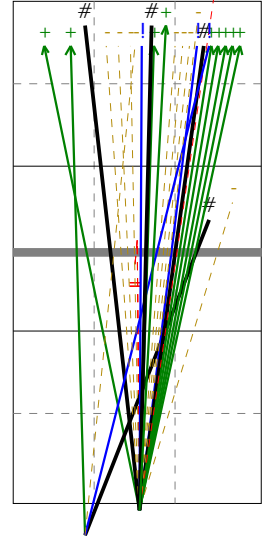

Total Direction Chart analysis

PORTUGAL 2014 | 1 GIL | Se

Ind. *E% N = =% # /
4 29% 34 2 6% 0 1

Total Direction Chart analysis

PORTUGAL 2014 | 6 FERREIRA | Serve (Quick)

Ind. *E% N = =% # /
4 49% 65 23 35% 9 0

Total Direction Chart analysis

Ind. *E% N = =% # /
2 36% 11 4 36% 0 0

Total Direction Chart analysis

PORTUGAL 2014 | 21 VIEIRA |

Ind. *E% N = =% # /
5 55% 29 4 14% 4 0

Total Direction Chart analysis

PORTUGAL 2014 | 8 Tiago |

Ind. *E% N = =% # /
3 50% 20 1 5% 0 0

Total Direction Chart analysis

PORTUGAL 2014 | 11 Jo o Olive

Ind. *E% N = =% # /
2 5 2 40% 0 0

Total Direction Chart analysis

PORTUGAL 2014 | 12 JOAO | Serve (Medium)

Ind. *E% N = =% # /
5 38% 24 0 0% 2 1

Total Direction Chart analysis

PORTUGAL 2014 | 12 JOAO | Serve (Quick)

Ind. *E% N = =% # /
3 31% 16 1 6% 0 0

Total Direction Chart analysis

PORTUGAL 2014 | 13 SEQUEIRA

Ind. *E% N = =% # /
4 44% 63 14 22% 7 0