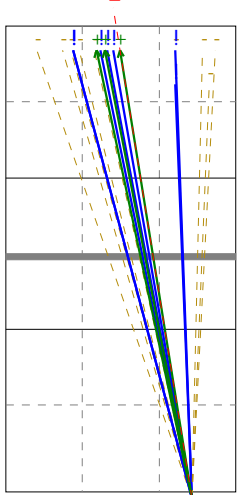

Total Direction Chart analysis

PORTUGAL 2014 | 1 GIL | Se

Ind. *E% N = =% # /
4 29% 34 2 6% 0 1

Total Direction Chart analysis

PORTUGAL 2014 | 6 FERREIRA | Serve (Quick)

Ind. *E% N = =% # /
4 49% 65 23 35% 9 0

Total Direction Chart analysis

Ind. *E% N = =% # /
2 36% 11 4 36% 0 0

Total Direction Chart analysis

PORTUGAL 2014 | 21 VIEIRA |

Ind. *E% N = =% # /
5 55% 29 4 14% 4 0

Total Direction Chart analysis

PORTUGAL 2014 | 8 Tiago |

Ind. *E% N = =% # /
3 50% 20 1 5% 0 0

Total Direction Chart analysis

PORTUGAL 2014 | 11 Jo o Olive

Ind. *E% N = =% # /
2 5 2 40% 0 0

Total Direction Chart analysis

PORTUGAL 2014 | 12 JOAO | Serve (Medium)

Ind. *E% N = =% # /
5 38% 24 0 0% 2 1

Total Direction Chart analysis

PORTUGAL 2014 | 12 JOAO | Serve (Quick)

Ind. *E% N = =% # /
3 31% 16 1 6% 0 0

Total Direction Chart analysis

PORTUGAL 2014 | 13 SEQUEIRA

Ind. *E% N = =% # /
4 44% 63 14 22% 7 0