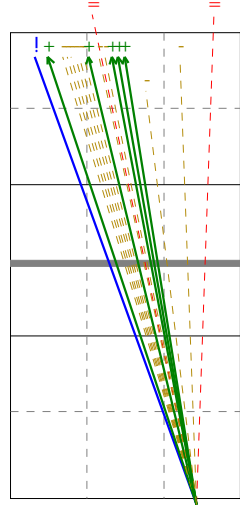

Total Direction Chart analysis

Ind. *E% N = =% # /
2 36% 11 4 36% 0 0

Total Direction Chart analysis

PORTUGAL 2014 | 21 VIEIRA |

Ind. *E% N = =% # /
5 55% 29 4 14% 4 0

Total Direction Chart analysis

PORTUGAL 2014 | 8 Tiago |

Ind. *E% N = =% # /
3 50% 20 1 5% 0 0

Total Direction Chart analysis

PORTUGAL 2014 | 11 Jo o Olive

Ind. *E% N = =% # /
2 5 2 40% 0 0

Total Direction Chart analysis

PORTUGAL 2014 | 12 JOAO | Serve (Medium)

Ind. *E% N = =% # /
5 38% 24 0 0% 2 1

Total Direction Chart analysis

PORTUGAL 2014 | 12 JOAO | Serve (Quick)

Ind. *E% N = =% # /
3 31% 16 1 6% 0 0

Total Direction Chart analysis

PORTUGAL 2014 | 13 SEQUEIRA

Ind. *E% N = =% # /
4 44% 63 14 22% 7 0

Total Direction Chart analysis

PORTUGAL 2014 | 17 RODRIGUES | Serve (Medium) | A

Ind. *E% N = =% # /
4 33% 18 2 11% 0 0

Total Direction Chart analysis

PORTUGAL 2014 | 12 JOAO | Serve (Quick)

Ind. *E% N = =% # /
4 56% 9 0 0% 0 0