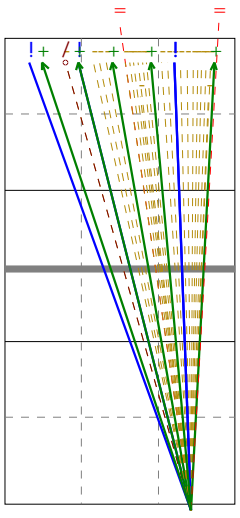

Total Direction Chart analysis

PORTUGAL 2014 | 1 GIL | Se

Ind. *E% N = =% # /
4 29% 34 2 6% 0 1

Total Direction Chart analysis

PORTUGAL 2014 | 6 FERREIRA | Serve (Quick)

Ind. *E% N = =% # /
4 49% 65 23 35% 9 0

Total Direction Chart analysis

Ind. *E% N = =% # /
2 36% 11 4 36% 0 0

Total Direction Chart analysis

PORTUGAL 2014 | 21 VIEIRA |

Ind. *E% N = =% # /
5 55% 29 4 14% 4 0

Total Direction Chart analysis

PORTUGAL 2014 | 8 Tiago |

Ind. *E% N = =% # /
3 50% 20 1 5% 0 0

Total Direction Chart analysis

PORTUGAL 2014 | 11 Jo o Olive

Ind. *E% N = =% # /
2 5 2 40% 0 0

Total Direction Chart analysis

PORTUGAL 2014 | 12 JOAO | Serve (Medium)

Ind. *E% N = =% # /
5 38% 24 0 0% 2 1

Total Direction Chart analysis

PORTUGAL 2014 | 17 RODRIGUES | Serve (Medium) | A

Ind. *E% N = =% # /
4 33% 18 2 11% 0 0

Total Direction Chart analysis

PORTUGAL 2014 | 12 JOAO | Serve (Quick)

Ind. *E% N = =% # /
4 56% 9 0 0% 0 0