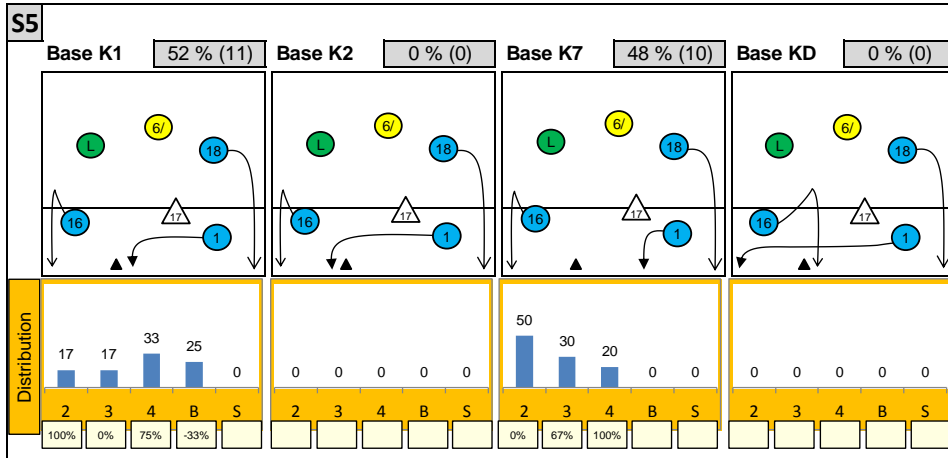

Attackdistribution depending on Settercalls - PORTUGAL 2014

2: Attack of Opposite

3: Attack of Middleblocker

4: Attack of Outside

B: Attack of Backrow

S: Attack of Setter

xx%: Efficiency of Attacks (-100% to +100%)