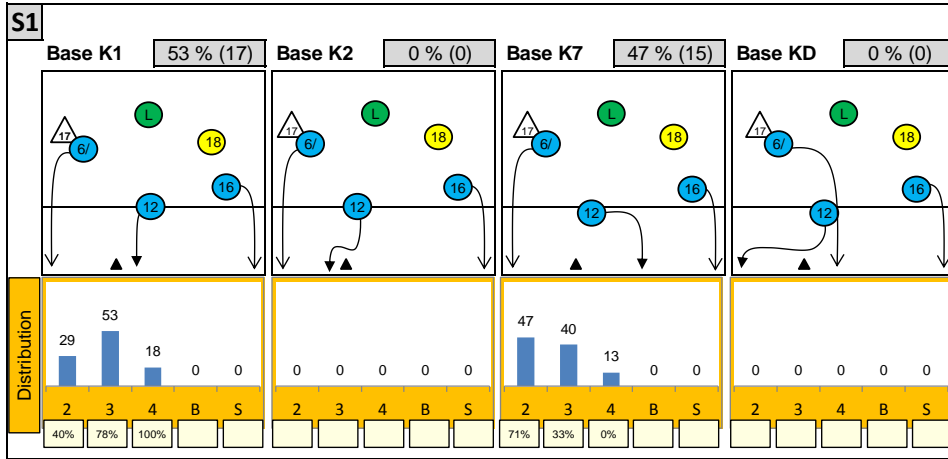

Attackdistribution depending on Settercalls - PORTUGAL 2014

2: Attack of Opposite

3: Attack of Middleblocker

4: Attack of Outside

B: Attack of Backrow

S: Attack of Setter

xx%: Efficiency of Attacks (-100% to +100%)