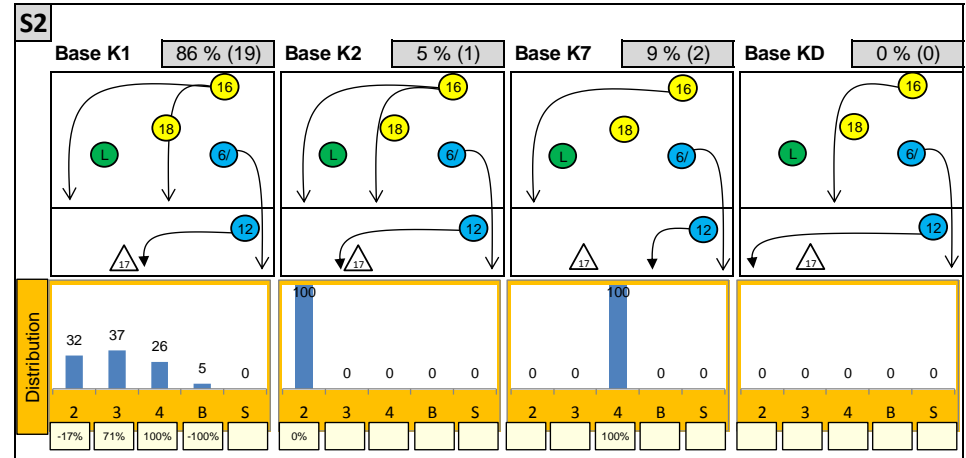

Attackdistribution depending on Settercalls - PORTUGAL 2014

2: Attack of Opposite

3: Attack of Middleblocker

4: Attack of Outside

B: Attack of Backrow

S: Attack of Setter

xx%: Efficiency of Attacks (-100% to +100%)