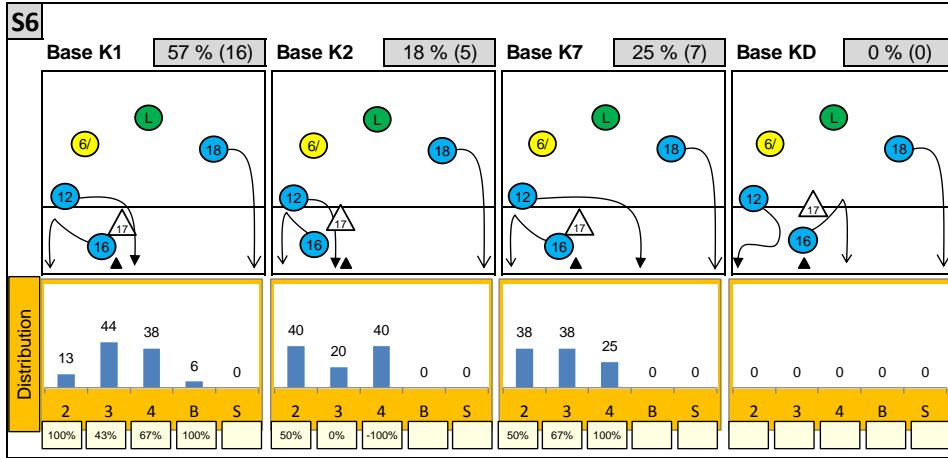

Attackdistribution depending on Settercalls - PORTUGAL 2014

2: Attack of Opposite

3: Attack of Middleblocker

4: Attack of Outside

B: Attack of Backrow

S: Attack of Setter

xx%: Efficiency of Attacks (-100% to +100%)