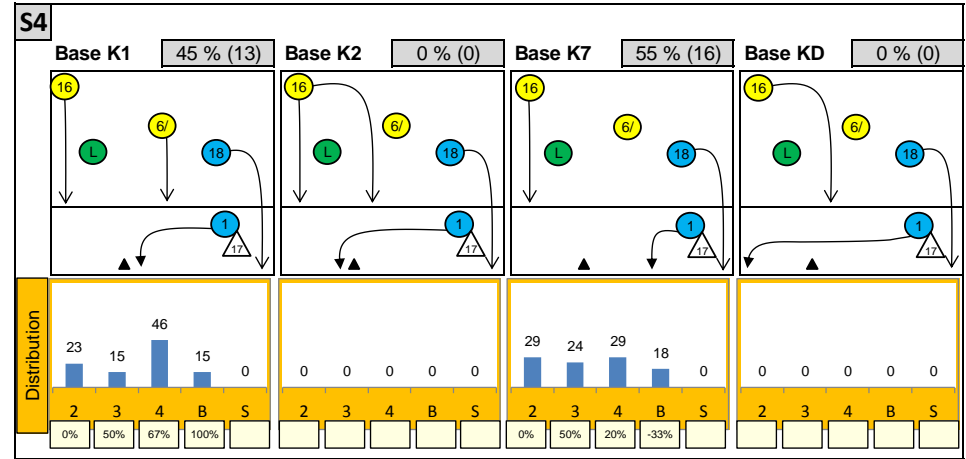

Attackdistribution depending on Settercalls - PORTUGAL 2014

2: Attack of Opposite

3: Attack of Middleblocker

4: Attack of Outside

B: Attack of Backrow

S: Attack of Setter

xx%: Efficiency of Attacks (-100% to +100%)