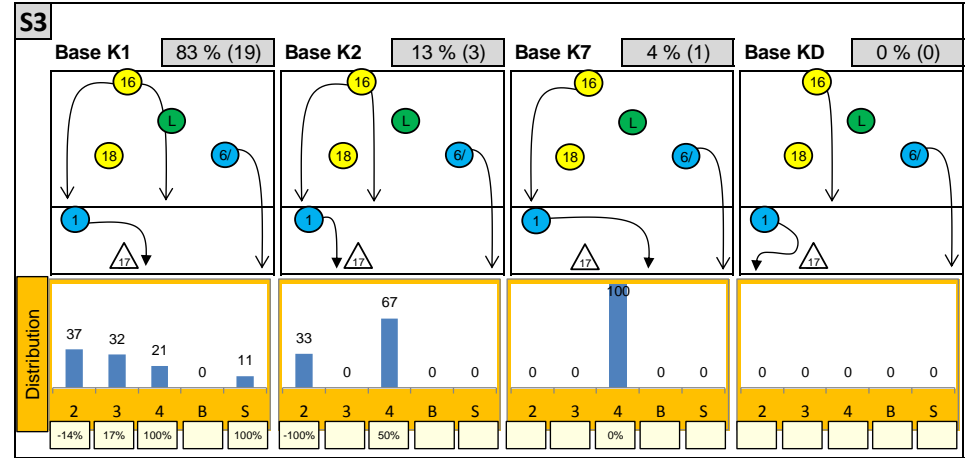

Attackdistribution depending on Settercalls - PORTUGAL 2014

2: Attack of Opposite

3: Attack of Middleblocker

4: Attack of Outside

B: Attack of Backrow

S: Attack of Setter

xx%: Efficiency of Attacks (-100% to +100%)