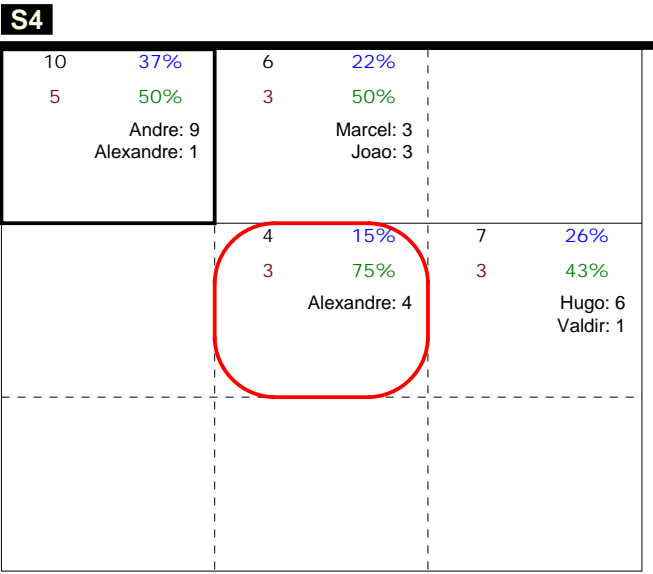

S in 4

Total Zone Chart analysis

PORTUGAL 2014 | Atk after Rec | Setter in 4 | OR[*~R~#,1][*~R~+,1]:::

Total Direction Chart analysis

PORTUGAL 2014 | Atk after Rec | Setter in 4 | OR[*~R~#,1][*~R~+,1]:::

Total Analysis by players