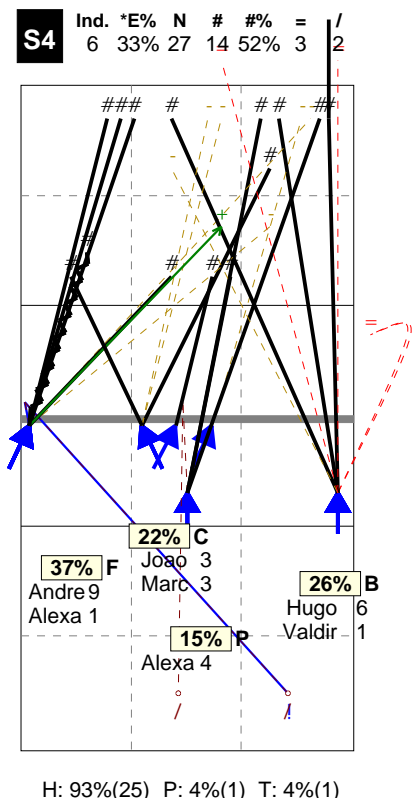

S in 4

Total Zone Chart analysis

PORTUGAL 2014 | Atk after Rec | Setter in 4 | OR[*~R~#,1][*~R~+,1]:::

Total Direction Chart analysis

PORTUGAL 2014 | Atk after Rec | Setter in 4 | OR[*~R~#,1][*~R~+,1]:::

Total Analysis by players

Total Zone Chart analysis

PORTUGAL 2014 | Transition | Setter in 4 | AND[*~D~#,7][~

Total Direction Chart analysis

PORTUGAL 2014 | Transition | Setter in 4 | AND[*~D~#,7][~