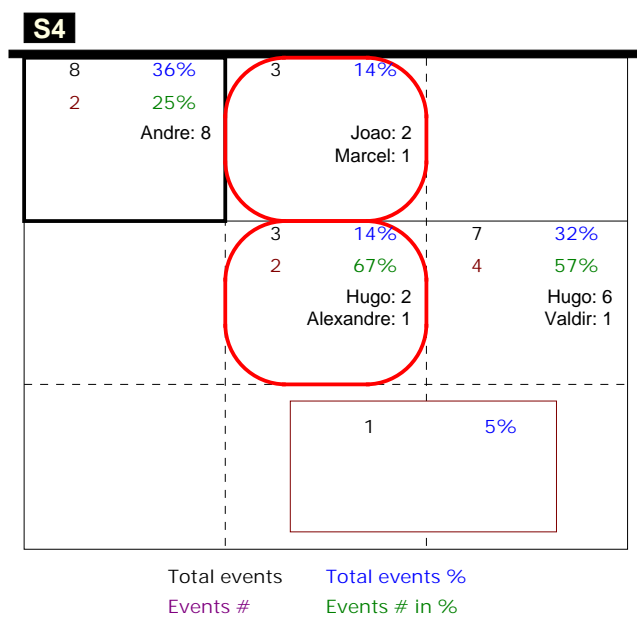

Total Zone Chart analysis

PORTUGAL 2014 | Transition | Setter in 4 | AND[*~D~#,7][~