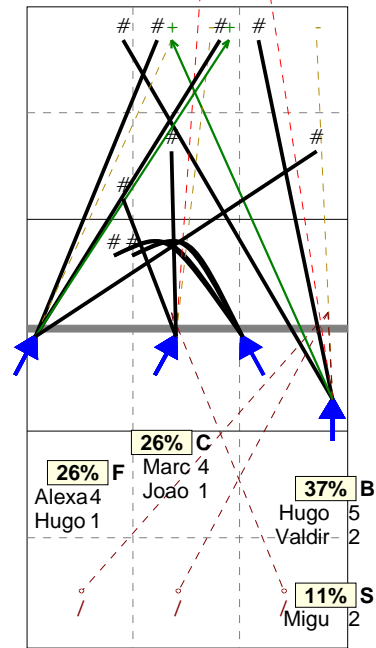

S in 3

Total Zone Chart analysis

PORTUGAL 2014 | Atk after Rec | Setter in 3 | OR[*~R~#,1][*~R~+,1]:::

S3

Total events Total events %
Events # Events # in %

Total Direction Chart analysis

PORTUGAL 2014 | Atk after Rec | Setter in 3 | OR[*~R~#,1][*~R~+,1]:::

S3 Ind. *E% N # #% = /
6 21% 19 = 9 47% 2 3

H: 89%(17) P: (0) T: 11%(2)

Player	Skill	Type	S	Set	Ind	*E%	Tot	=	%	BP	pS	/	%	BP	pS	-	%	!	%	+	%	#	%	BP	pS
Team	Reception		3		4	49%	39	6	15%	6
6 Alexandre					4	55%	11	2	18%	2	
7 Ivo					4	46%	13	1	8%	1	
12 Joao					.	.	1	
17 Miguel					-3	.	1	1	100%	1	
18 Andre					5	58%	12	1	8%	1	
21 José					-3	.	1	1	100%	1	

Total Zone Chart analysis

PORTUGAL 2014 | Transition | Setter in 3 | AND[*~D~#,7][~

S3

Total events Total events %
Events # Events # in %

Total Direction Chart analysis

PORTUGAL 2014 | Transition | Setter in 3 | AND[*~D~#,7][~