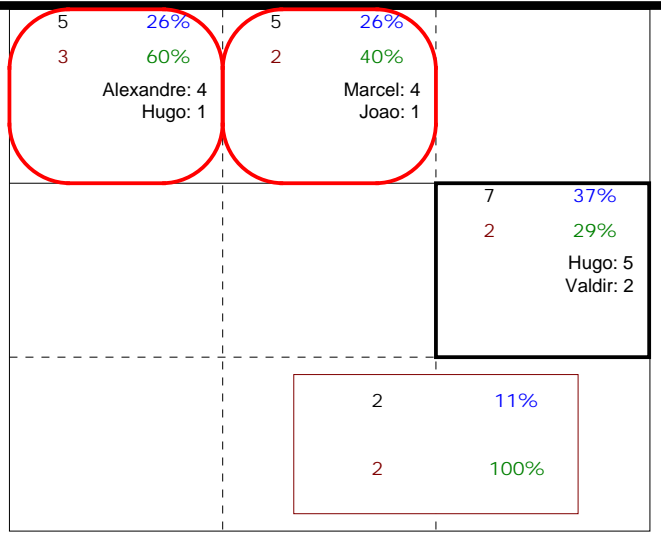

S in 3

Total Zone Chart analysis

PORTUGAL 2014 | Atk after Rec | Setter in 3 | OR[*~R~#,1][*~R~+,1]:::

S3

Total events Total events %
Events # Events # in %

Total Direction Chart analysis

PORTUGAL 2014 | Atk after Rec | Setter in 3 | OR[*~R~#,1][*~R~+,1]:::

S3 Ind. *E% N # #% = /
6 21% 19 = 9 47% 2 3

H: 89%(17) P: (0) T: 11%(2)

Player	Skill	Type	S	Set	Ind	*E%	Tot	=	%	BP	pS	/	%	BP	pS	-	%	!	%	+	%	#	%	BP	pS
Team	Reception		3		4	49%	39	6	15%	6
6 Alexandre					4	55%	11	2	18%	2	
7 Ivo					4	46%	13	1	8%	1	
12 Joao					.	.	1	
17 Miguel					-3	.	1	1	100%	1	
18 Andre					5	58%	12	1	8%	1	
21 José					-3	.	1	1	100%	1	

Total Zone Chart analysis

PORTUGAL 2014 | Transition | Setter in 3 | AND[*~D~#,7][~

S3

Total events Total events %
Events # Events # in %

Total Direction Chart analysis

PORTUGAL 2014 | Transition | Setter in 3 | AND[*~D~#,7][~