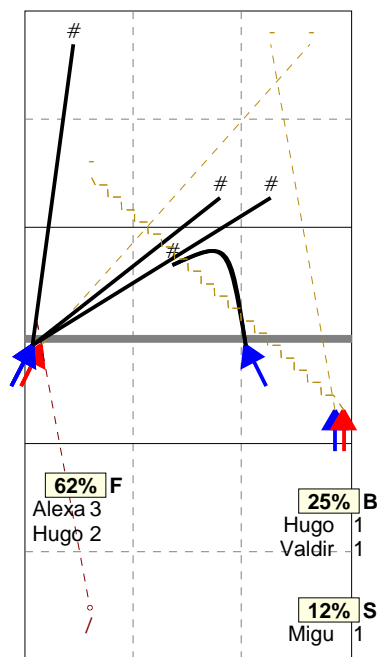

S3 Ind. *E% N # #% = /
6 21% 19 = 9 47% 2 3

H: 89%(17) P: (0) T: 11%(2)

Player	Skill	Type	S	Set	Ind	*E%	Tot	=	%	BP	pS	/	%	BP	pS	-	%	!	%	+	%	#	%	BP	pS
Team	Reception		3		4	49%	39	6	15%	6
6 Alexandre					4	55%	11	2	18%	2	
7 Ivo					4	46%	13	1	8%	1	
12 Joao					.	.	1	
17 Miguel					-3	.	1	1	100%	1	
18 Andre					5	58%	12	1	8%	1	
21 José					-3	.	1	1	100%	1	

Total Zone Chart analysis

PORTUGAL 2014 | Transition | Setter in 3 | AND[*~D~#,7][~

S3

Total events Total events %
Events # Events # in %

Total Direction Chart analysis

PORTUGAL 2014 | Transition | Setter in 3 | AND[*~D~#,7][~

S3 Ind. *E% N # #% = /
7 38% 8 4 50% 0 1

H: 75%(6) P: 12%(1) T: 12%(1)