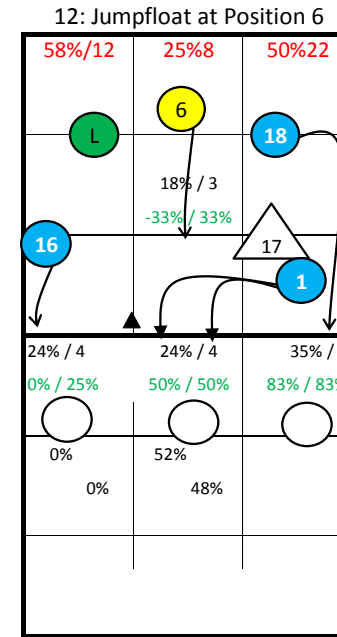

Roster

1 Marcel	MB
2 Ivo	MB
6 Alexandre	Out
7 Ivo	Lib
8 Tiago	Set
11 João	Out
12 Joao	MB
13 Valdir	Out
16 Hugo	Opp
17 Miguel	Set
18 Andre	Out
21 José	Out

PORTUGAL 2014 -

S1

S6

S5

Starting Lineup:

Rotation:

Ser: S1
Rec: S2

S2

S3

S4
