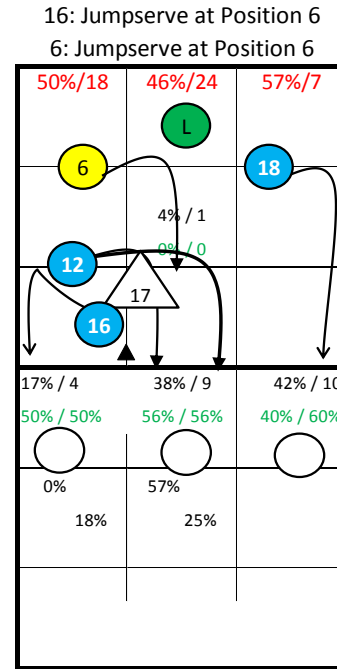

Roster

1 Marcel	MB
2 Ivo	MB
6 Alexandre	Out
7 Ivo	Lib
8 Tiago	Set
11 João	Out
12 Joao	MB
13 Valdir	Out
16 Hugo	Opp
17 Miguel	Set
18 Andre	Out
21 José	Out

PORTUGAL 2014 -

S1

S6

S5

Starting Lineup:

Rotation:

Ser: S1
Rec: S2

S2

S3

S4
