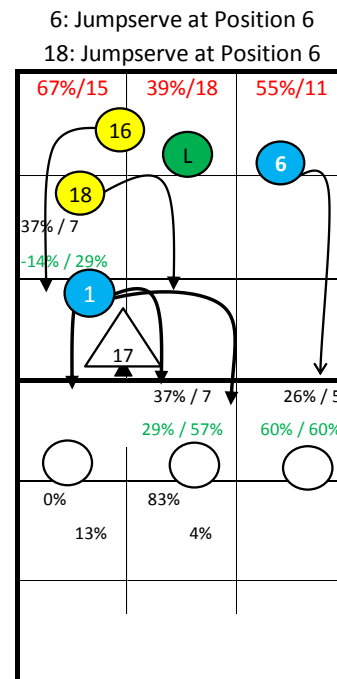

Roster

1 Marcel	MB
2 Ivo	MB
6 Alexandre	Out
7 Ivo	Lib
8 Tiago	Set
11 João	Out
12 Joao	MB
13 Valdir	Out
16 Hugo	Opp
17 Miguel	Set
18 Andre	Out
21 José	Out

PORTUGAL 2014 -

S1

S6

S5

Starting Lineup:

Rotation:

Ser: S1
Rec: S2

S2

S3

S4
