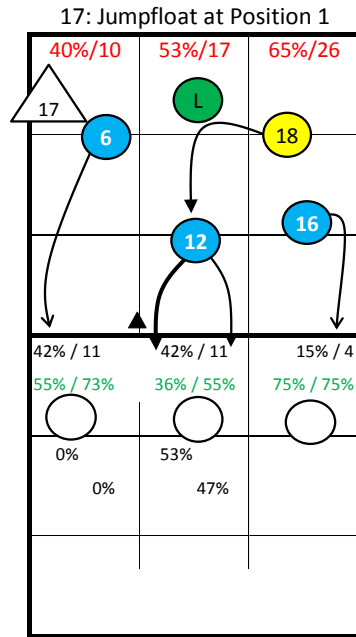

Roster

1 Marcel	MB
2 Ivo	MB
6 Alexandre	Out
7 Ivo	Lib
8 Tiago	Set
11 João	Out
12 Joao	MB
13 Valdir	Out
16 Hugo	Opp
17 Miguel	Set
18 Andre	Out
21 José	Out

PORTUGAL 2014 -

S1

S6

S5

Starting Lineup:

Rotation:

Ser: S1
Rec: S2

S2

S3

S4
