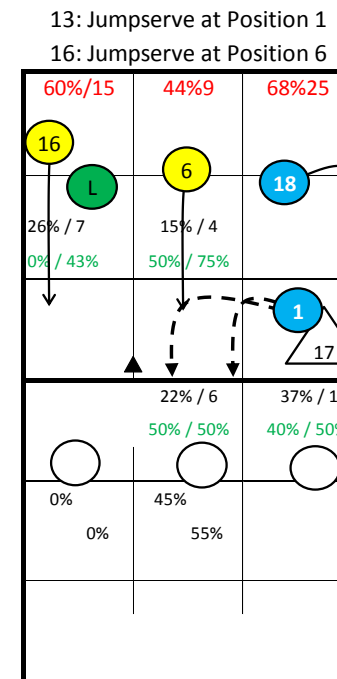

Roster

1 Marcel	MB
2 Ivo	MB
6 Alexandre	Out
7 Ivo	Lib
8 Tiago	Set
11 João	Out
12 Joao	MB
13 Valdir	Out
16 Hugo	Opp
17 Miguel	Set
18 Andre	Out
21 José	Out

PORTUGAL 2014 -

S1

S6

S5

Starting Lineup:

Rotation:

Ser: S1
Rec: S2

S2

S3

S4
