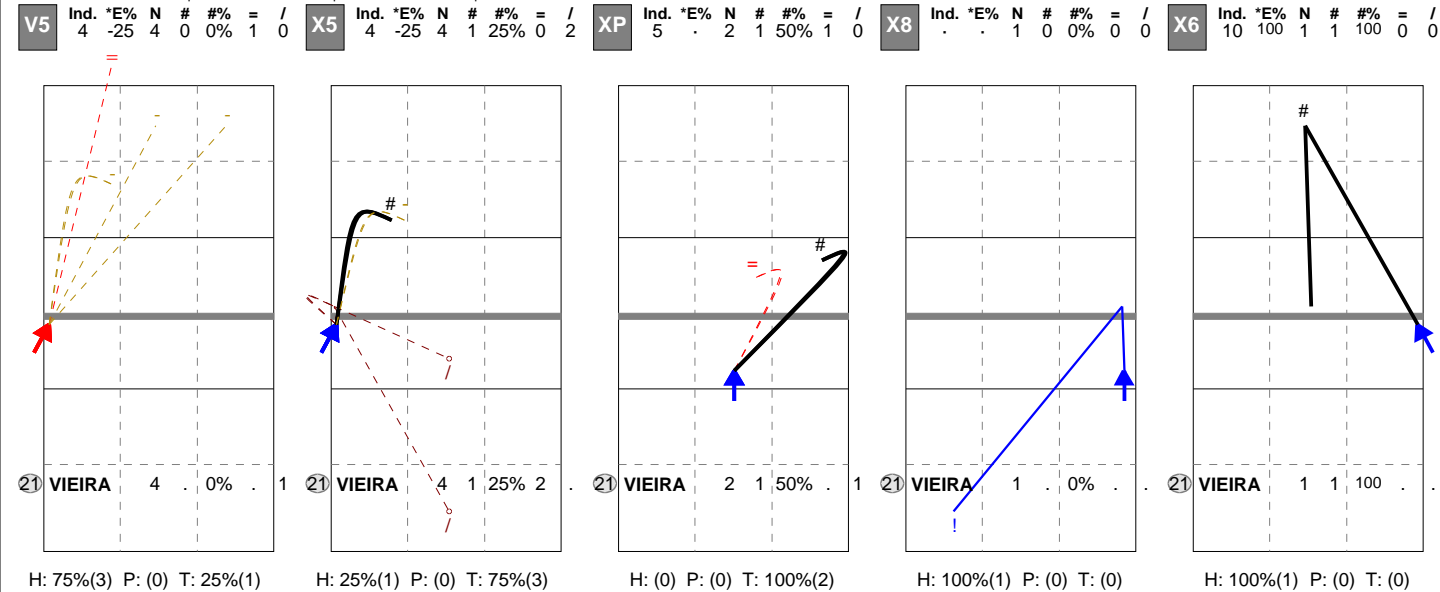

Total Direction Chart analysis

PORTUGAL 2014 | 21 VIEIRA | Atk after Rec | (XF,X2,X1, XM,XG,XC,X7,PP,X9,XT,X3,X4,XB,XP,XR,X5,X0,X6,X8,CB,CF,CD,C5,CO,C6,C8,V5,V0,V6,

Total Direction Chart analysis

PORTUGAL 2014 | 21 VIEIRA | Transition | (XF,X2,X1, XM,XG,XC,X7,PP,X9,XT,X3,X4,XB,XP,XR,X5,X0,X6,X8,CB,CF,CD,C5,CO,C6,C8,V5,V0,V6,V8,V

Ind. *E% N # ##% = /
5 52% 25 4 16% 3 0

Ind. *E% N # ##% = /
5 75% 4 0 0% 1 0