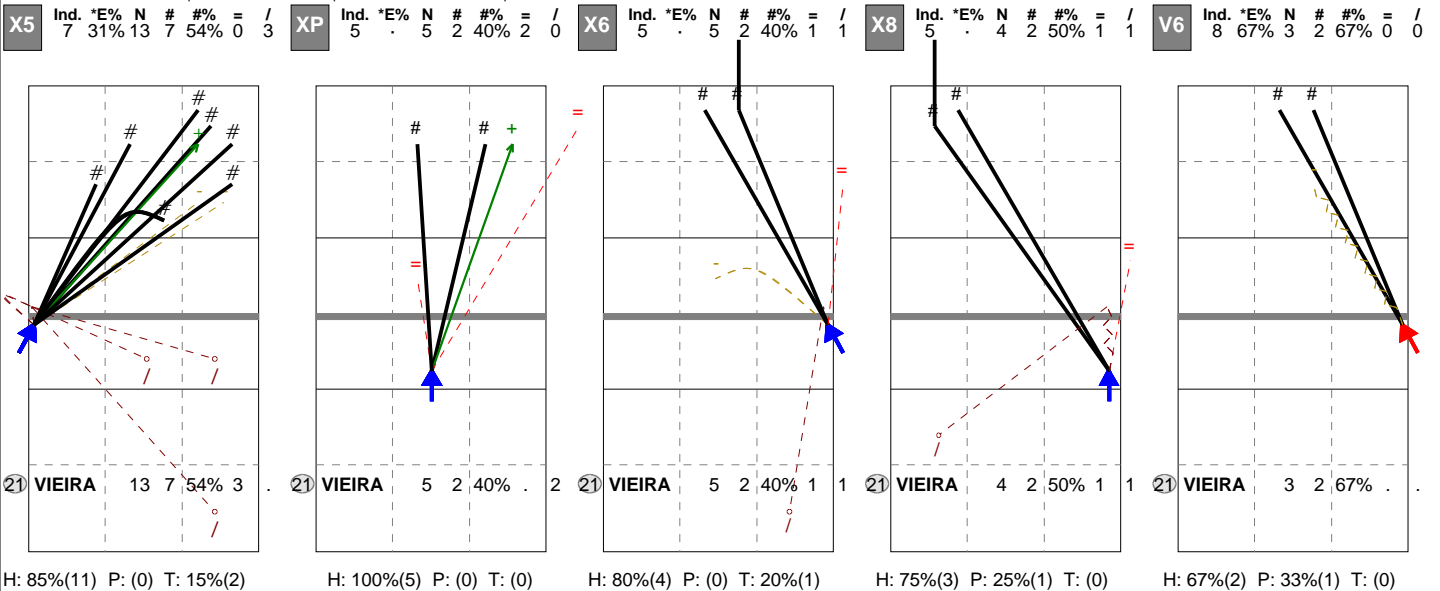

Total Direction Chart analysis

PORTUGAL 2014 | 21 VIEIRA | Atk after Rec | (XF,X2,X1, XM,XG,XC,X7,PP,X9,XT,X3,X4,XB,XP,XR,X5,X0,X6,X8,CB,CF,CD,C5,CO,C6,C8,V5,V0,V6,

Total Direction Chart analysis

PORTUGAL 2014 | 21 VIEIRA | Transition | (XF,X2,X1, XM,XG,XC,X7,PP,X9,XT,X3,X4,XB,XP,XR,X5,X0,X6,X8,CB,CF,CD,C5,CO,C6,C8,V5,V0,V6,V8,V

Ind. *E% N # ##% = /
5 52% 25 4 16% 3 0

Ind. *E% N # ##% = /
5 75% 4 0 0% 1 0