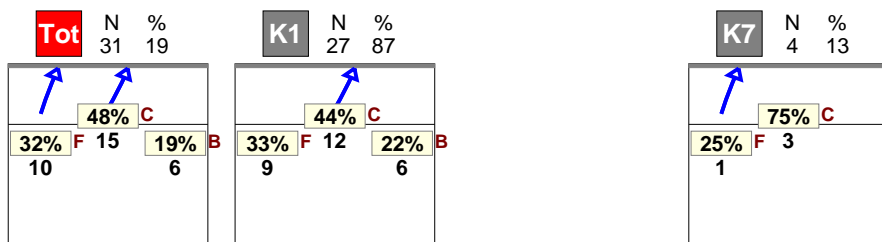

Selected match: (4) CZE, UKR, ESP, ESP

Analysis selection

NORWAY_2014_M | Set | Rotation detail | OR[*~--R~#,1][*~--R~+,1];;[3]

S1

S6

S5

S4

S3