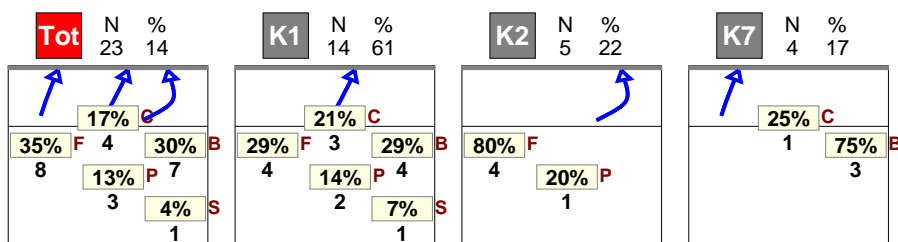

Selected match: (4) CZE, UKR, ESP, ESP

Analysis selection

NORWAY_2014_M | Set | Rotation detail | OR[*~--R~#,1][*~--R~+,1];;[3]

S1

S6

S5

S4

S3