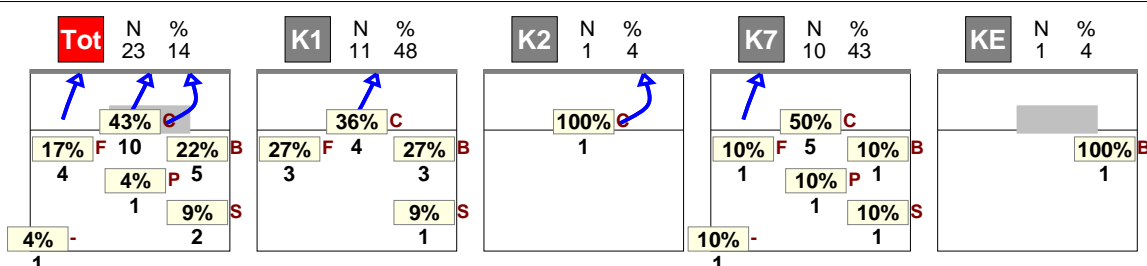

Selected match: (4) CZE, UKR, ESP, ESP

Analysis selection

NORWAY_2014_M | Set | Rotation detail | OR[*~--R~#,1][*~--R~+,1];;[3]

S1

S6

S5

S4

S3