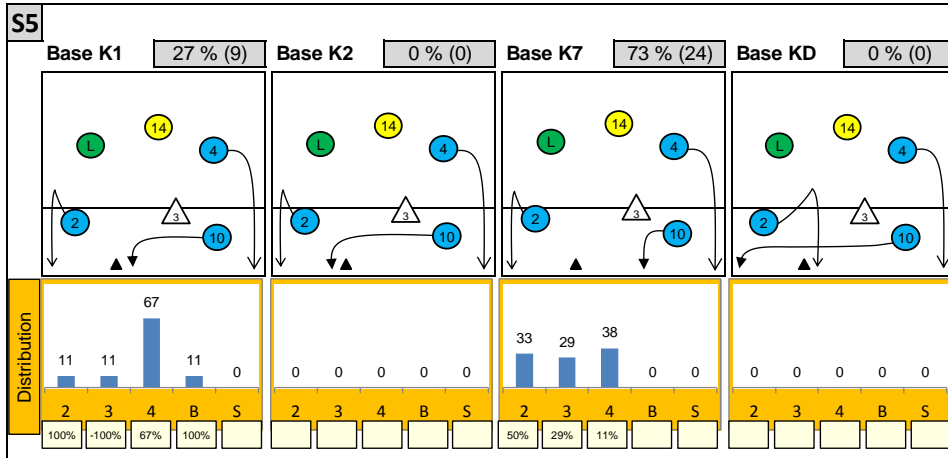

# Attackdistribution depending on Settercalls - NORWAY\_2014\_M

2: Attack of Opposite

3: Attack of Middleblocker

4: Attack of Outside

B: Attack of Backrow

S: Attack of Setter

xx%: Efficiency of Attacks (-100% to +100%)