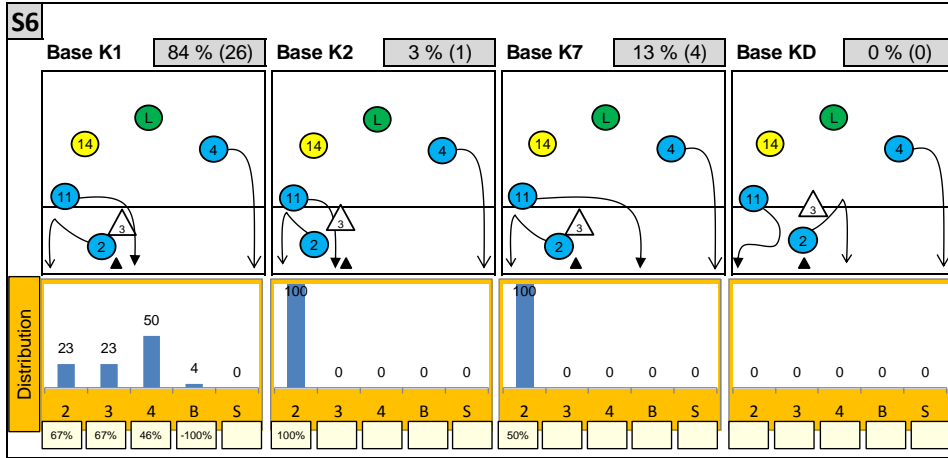

# Attackdistribution depending on Settercalls - NORWAY\_2014\_M

2: Attack of Opposite

3: Attack of Middleblocker

4: Attack of Outside

B: Attack of Backrow

S: Attack of Setter

xx%: Efficiency of Attacks (-100% to +100%)