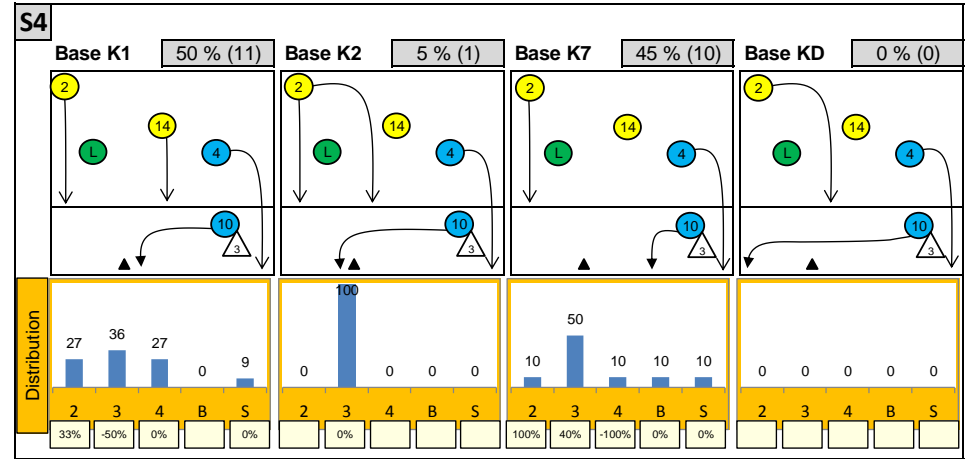

# Attackdistribution depending on Settercalls - NORWAY\_2014\_M

2: Attack of Opposite

3: Attack of Middleblocker

4: Attack of Outside

B: Attack of Backrow

S: Attack of Setter

xx%: Efficiency of Attacks (-100% to +100%)