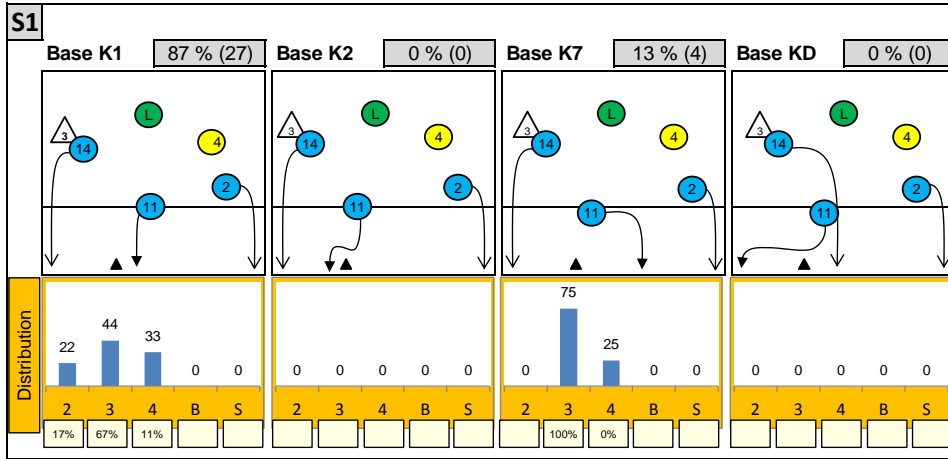

# Attackdistribution depending on Settercalls - NORWAY\_2014\_M

2: Attack of Opposite

3: Attack of Middleblocker

4: Attack of Outside

B: Attack of Backrow

S: Attack of Setter

xx%: Efficiency of Attacks (-100% to +100%)