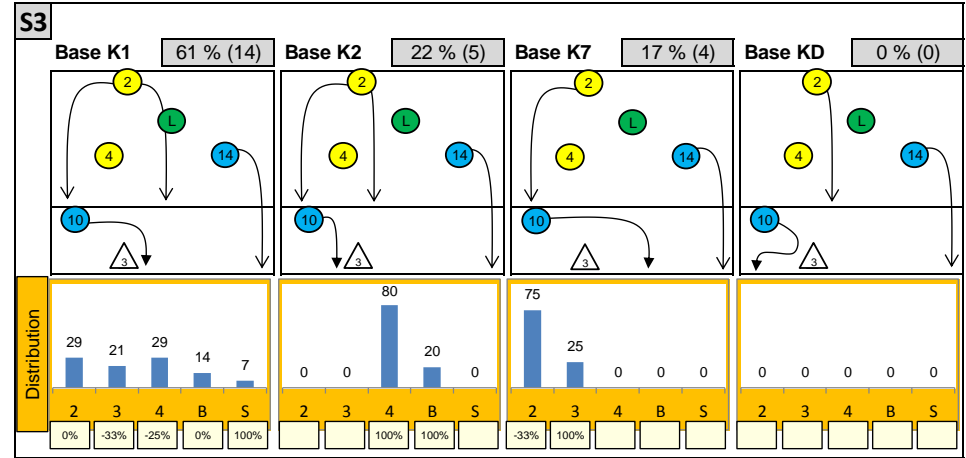

# Attackdistribution depending on Settercalls - NORWAY\_2014\_M

2: Attack of Opposite

3: Attack of Middleblocker

4: Attack of Outside

B: Attack of Backrow

S: Attack of Setter

xx%: Efficiency of Attacks (-100% to +100%)