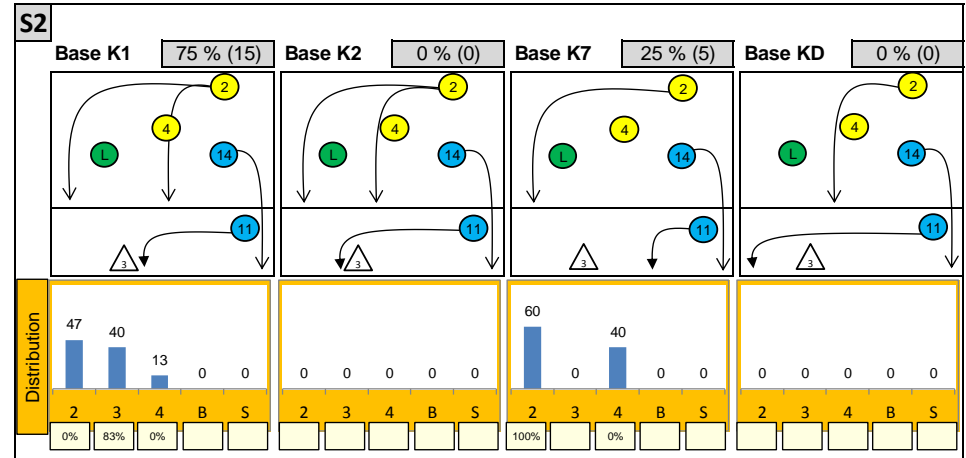

# Attackdistribution depending on Settercalls - NORWAY\_2014\_M

2: Attack of Opposite

3: Attack of Middleblocker

4: Attack of Outside

B: Attack of Backrow

S: Attack of Setter

xx%: Efficiency of Attacks (-100% to +100%)