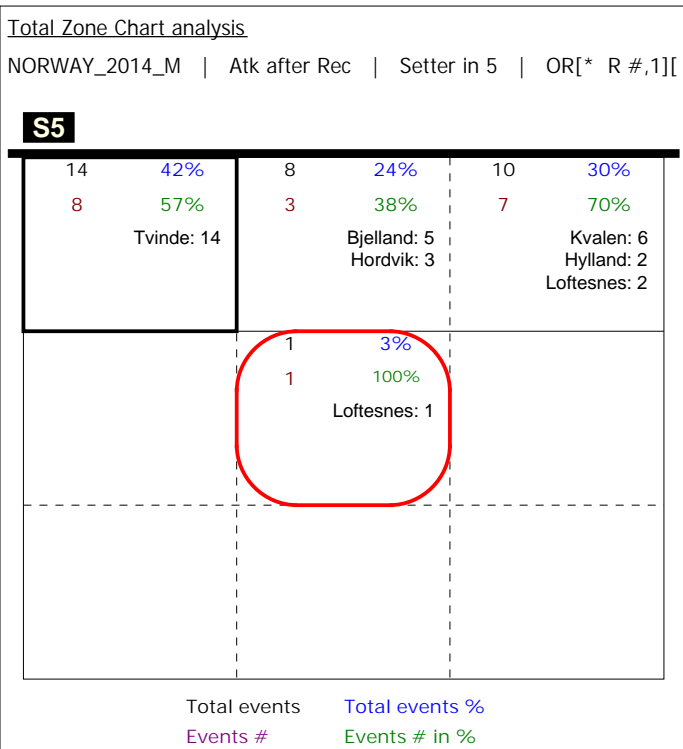

S in 5

NORWAY_2014_M | Player detail | Reception | Setter in 5

Player	Skill	Type	S	Set	Ind	*E%	Tot	=	%	BP	pS	/	%	BP	pS	-	%	!	%	+	%	#	%	BP	pS
Team	Reception		5		4	58%	57	4	7%	4	.	1	2%	1	.	11	19%	8	14%	16	28%	17	30%	.	.
1 SUNDFJORD					5	64%	14	1	7%	1	2	14%	2	14%	5	36%	4	29%	.	.
4 TVINDE					5	56%	18	1	6%	1	4	22%	3	17%	3	17%	7	39%	.	.
9 SILJANDER					4	60%	5	2	40%	3	60%
11 TAKVAM					7	100%	1	1	100%
14 LOFTESNE					4	53%	19	2	11%	2	.	1	5%	1	.	5	26%	1	5%	4	21%	6	32%	.	.