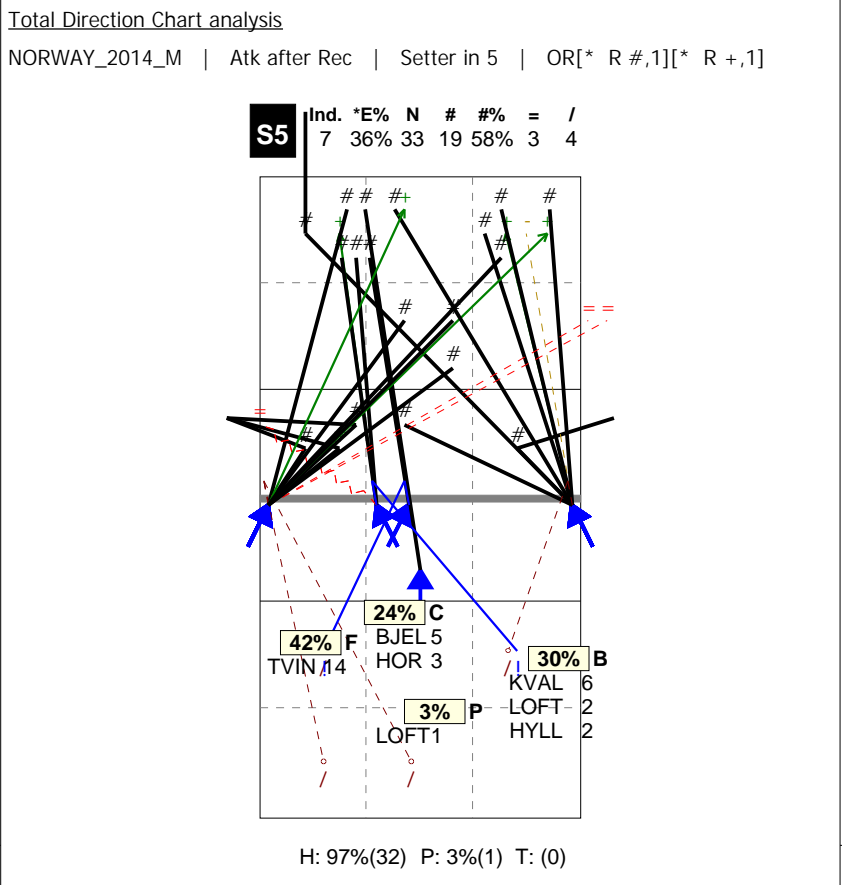

S in 5

NORWAY_2014_M | Player detail | Reception | Setter in 5

Player	Skill	Type	S	Set	Ind	*E%	Tot	=	%	BP	pS	/	%	BP	pS	-	%	!	%	+	%	#	%	BP	pS
Team	Reception		5		4	58%	57	4	7%	4	.	1	2%	1	.	11	19%	8	14%	16	28%	17	30%	.	.
1 SUNDFJORD					5	64%	14	1	7%	1	2	14%	2	14%	5	36%	4	29%	.	.
4 TVINDE					5	56%	18	1	6%	1	4	22%	3	17%	3	17%	7	39%	.	.
9 SILJANDER					4	60%	5	2	40%	3	60%
11 TAKVAM					7	100%	1	1	100%
14 LOFTESNE					4	53%	19	2	11%	2	.	1	5%	1	.	5	26%	1	5%	4	21%	6	32%	.	.