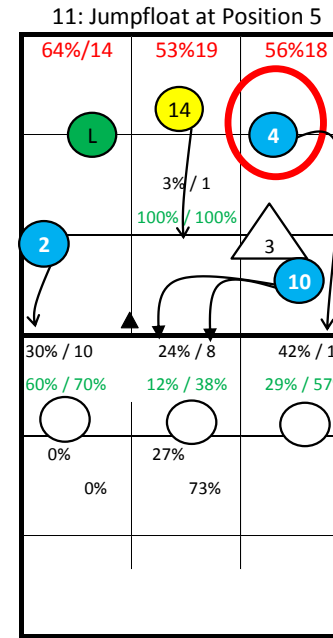

Roster

1 SUNDFJORD	Out
2 KVALEN	Opp
3 MORKEN	Set
4 TVINDE	Out
6 HORDVIK	MB
8 HYLLAND	Out
9 SILJANDER	Opp
10 BJELLAND	MB
11 TAKVAM	MB
14 LOFTESNES	Out
17 JARNING	Set

NORWAY_2014_M -

S1

S6

S5

Starting Lineup:

Rotation:

Ser: S1
Rec: S2

S2

S3

S4

Notes: