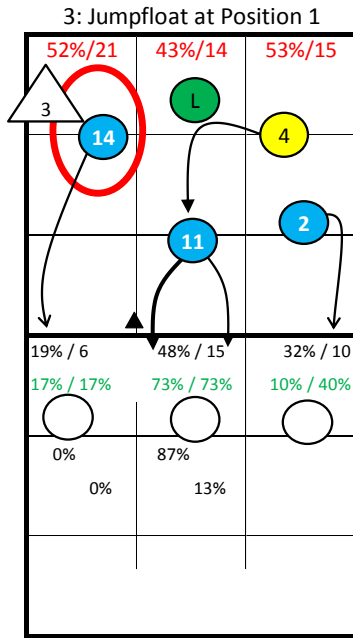

Roster

1 SUNDFJORD	Out
2 KVALEN	Opp
3 MORKEN	Set
4 TVINDE	Out
6 HORDVIK	MB
8 HYLLAND	Out
9 SILJANDER	Opp
10 BJELLAND	MB
11 TAKVAM	MB
14 LOFTESNES	Out
17 JARNING	Set

NORWAY_2014_M -

S1

S6

S5

Starting Lineup:

Rotation:

Ser: S1
Rec: S2

S2

S3

S4

Notes: