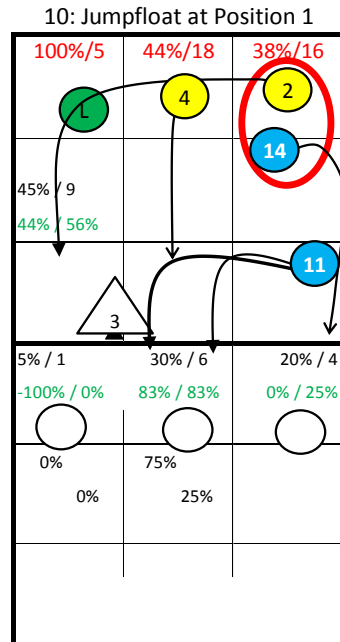

Roster

1 SUNDFJORD	Out
2 KVALEN	Opp
3 MORKEN	Set
4 TVINDE	Out
6 HORDVIK	MB
8 HYLLAND	Out
9 SILJANDER	Opp
10 BJELLAND	MB
11 TAKVAM	MB
14 LOFTESNES	Out
17 JARNING	Set

NORWAY_2014_M -

S1

S6

S5

Starting Lineup:

Rotation:

Ser: S1
Rec: S2

S2

S3

S4

Notes: