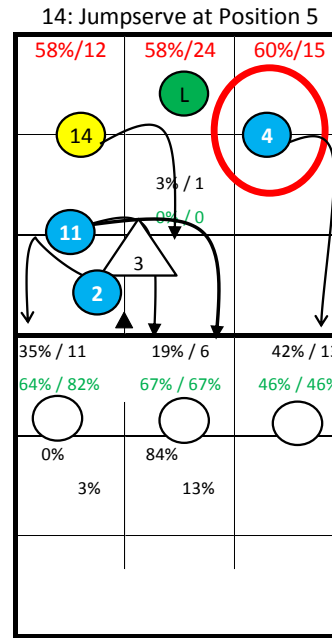

Roster

1 SUNDFJORD	Out
2 KVALEN	Opp
3 MORKEN	Set
4 TVINDE	Out
6 HORDVIK	MB
8 HYLLAND	Out
9 SILJANDER	Opp
10 BJELLAND	MB
11 TAKVAM	MB
14 LOFTESNES	Out
17 JARNING	Set

NORWAY_2014_M -

S1

S6

S5

Starting Lineup:

Rotation:

Ser: S1
Rec: S2

S2

S3

S4

Notes: