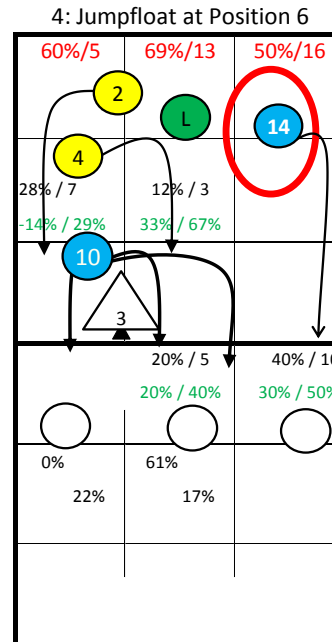

Roster

1 SUNDFJORD	Out
2 KVALEN	Opp
3 MORKEN	Set
4 TVINDE	Out
6 HORDVIK	MB
8 HYLLAND	Out
9 SILJANDER	Opp
10 BJELLAND	MB
11 TAKVAM	MB
14 LOFTESNES	Out
17 JARNING	Set

NORWAY_2014_M -

S1

S6

S5

Starting Lineup:

Rotation:

Ser: S1
Rec: S2

S2

S3

S4

Notes: