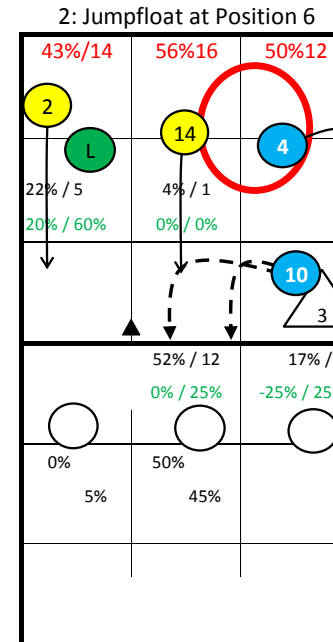

Roster

1 SUNDFJORD	Out
2 KVALEN	Opp
3 MORKEN	Set
4 TVINDE	Out
6 HORDVIK	MB
8 HYLLAND	Out
9 SILJANDER	Opp
10 BJELLAND	MB
11 TAKVAM	MB
14 LOFTESNES	Out
17 JARNING	Set

NORWAY_2014_M -

S1

S6

S5

Starting Lineup:

Rotation:

Ser: S1
Rec: S2

S2

S3

S4

Notes: