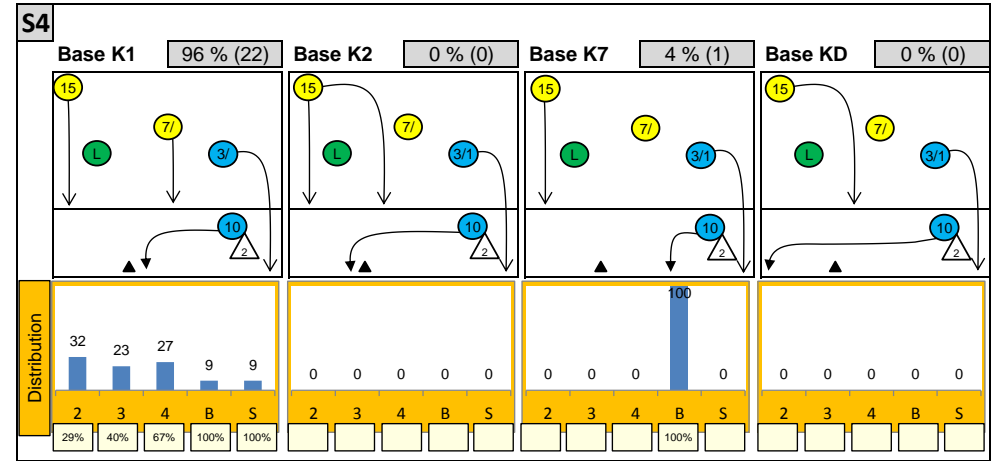

# Attackdistribution depending on Settercalls - España

2: Attack of Opposite    3: Attack of Middleblocker    4: Attack of Outside    B: Attack of Backrow

S: Attack of Setter    xx%: Efficiency of Attacks (-100% to +100%)