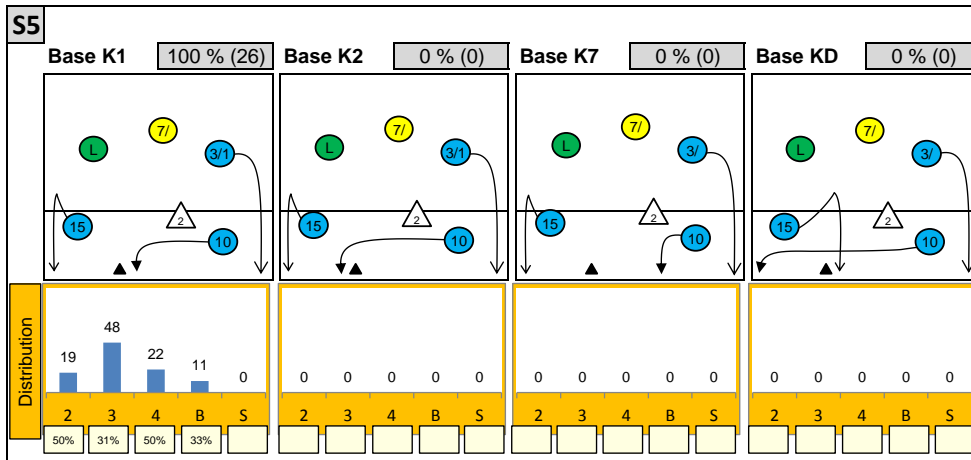

# Attackdistribution depending on Settercalls - España

2: Attack of Opposite    3: Attack of Middleblocker    4: Attack of Outside    B: Attack of Backrow

S: Attack of Setter    xx%: Efficiency of Attacks (-100% to +100%)