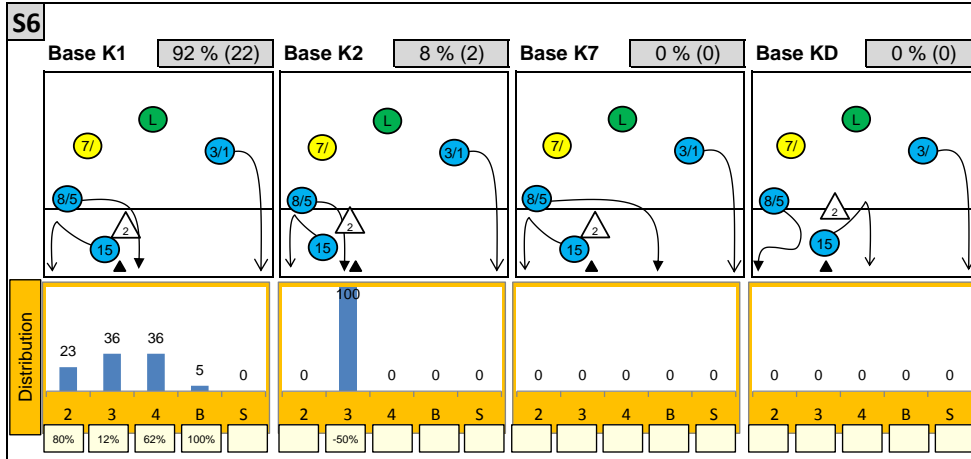

# Attackdistribution depending on Settercalls - España

2: Attack of Opposite    3: Attack of Middleblocker    4: Attack of Outside    B: Attack of Backrow

S: Attack of Setter    xx%: Efficiency of Attacks (-100% to +100%)