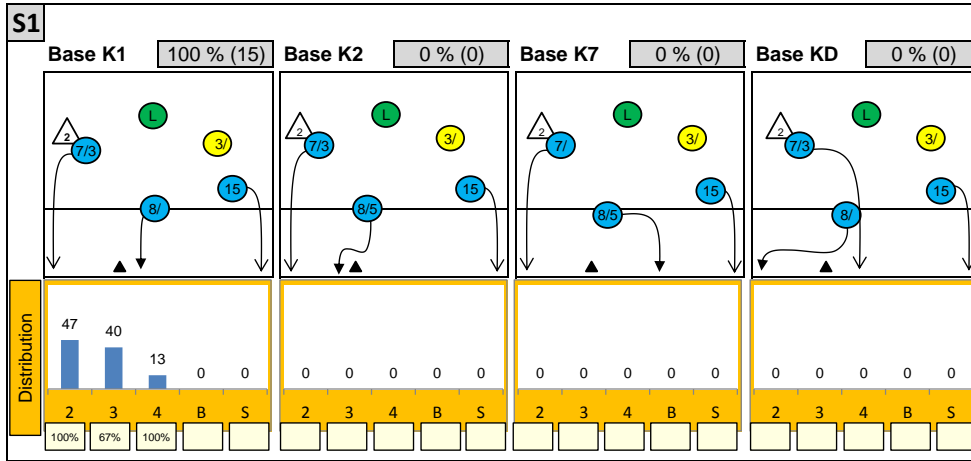

# Attackdistribution depending on Settercalls - España

2: Attack of Opposite    3: Attack of Middleblocker    4: Attack of Outside    B: Attack of Backrow

S: Attack of Setter    xx%: Efficiency of Attacks (-100% to +100%)