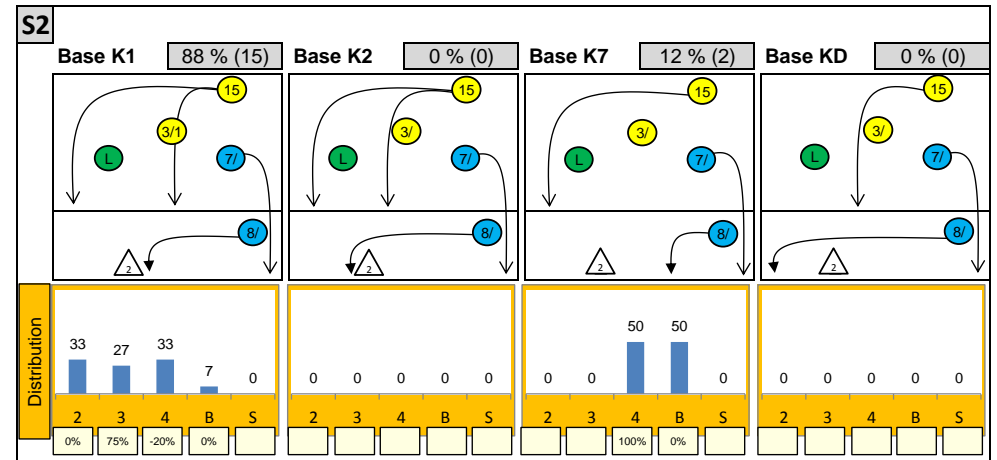

# Attackdistribution depending on Settercalls - España

2: Attack of Opposite    3: Attack of Middleblocker    4: Attack of Outside    B: Attack of Backrow

S: Attack of Setter    xx%: Efficiency of Attacks (-100% to +100%)