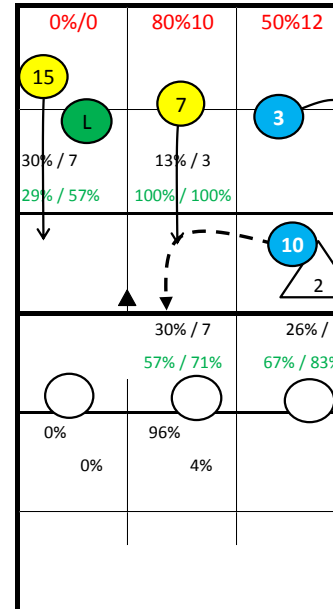

**Roster**

1 G. Hernán	Lib
2 Trinidad	Opp
3 Noda	Set
4 M. Sevillano	Out
5 Vigil	Out
7 Delgado	Opp
8 Altayo	Out
10 Fernandez	MB
11 Gonzales	MB
12 Osorio	Out
15 Villena	MB
17 RUIZ	Set

**España -**

2: Jumpserve at Position 1

S1

3: Jumpserve at Position 1

7: Jumpserve at Position 1

S6

5: Float at Position 5

8: Jumpfloat at Position 5

S5

**Starting Lineup:**

**Rotation:**

Ser: S1  
Rec: S2

10: Jumpfloat at Position 5

S2

11: Jumpfloat at Position 1

3: Jumpserve at Position 1

S3

15: Jumpserve at Position 1