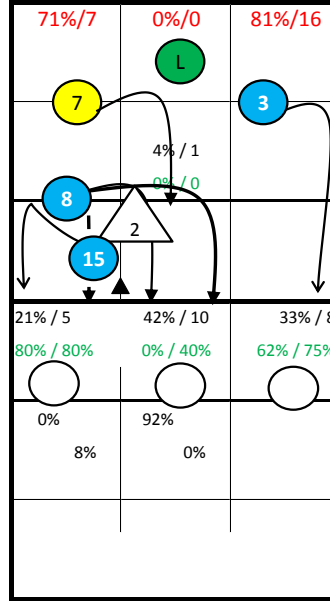

**Roster**

1 G. Hernán	Lib
2 Trinidad	Opp
3 Noda	Set
4 M. Sevillano	Out
5 Vigil	Out
7 Delgado	Opp
8 Altayo	Out
10 Fernandez	MB
11 Gonzales	MB
12 Osorio	Out
15 Villena	MB
17 RUIZ	Set

**España -**

2: Jumpserve at Position 1

S1

3: Jumpserve at Position 1

7: Jumpserve at Position 1

S6

5: Float at Position 5

8: Jumpfloat at Position 5

S5

**Starting Lineup:**

**Rotation:**

Ser: S1  
Rec: S2

10: Jumpfloat at Position 5

S2

11: Jumpfloat at Position 1

3: Jumpserve at Position 1

S3

15: Jumpserve at Position 1

S4