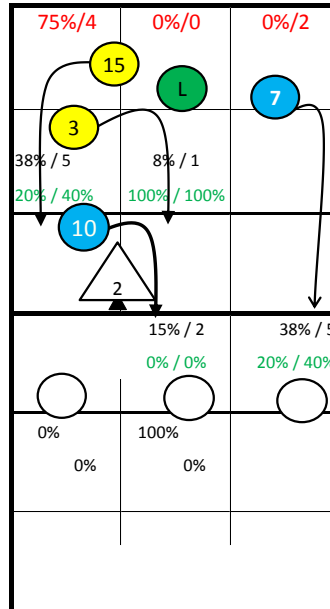

**Roster**

1 G. Hernán	Lib
2 Trinidad	Opp
3 Noda	Set
4 M. Sevillano	Out
5 Vigil	Out
7 Delgado	Opp
8 Altayo	Out
10 Fernandez	MB
11 Gonzales	MB
12 Osorio	Out
15 Villena	MB
17 RUIZ	Set

**España -**

2: Jumpserve at Position 1

S1

3: Jumpserve at Position 1

7: Jumpserve at Position 1

S6

5: Float at Position 5

8: Jumpfloat at Position 5

S5

**Starting Lineup:**

**Rotation:**

Ser: S1  
Rec: S2

10: Jumpfloat at Position 5

S2

11: Jumpfloat at Position 1

3: Jumpserve at Position 1

S3

15: Jumpserve at Position 1