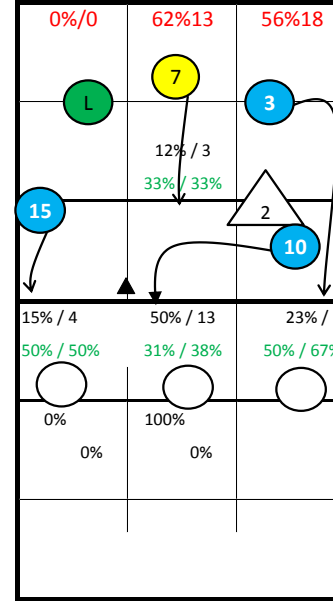

**Roster**

1 G. Hernán	Lib
2 Trinidad	Opp
3 Noda	Set
4 M. Sevillano	Out
5 Vigil	Out
7 Delgado	Opp
8 Altayo	Out
10 Fernandez	MB
11 Gonzales	MB
12 Osorio	Out
15 Villena	MB
17 RUIZ	Set

**España -**

2: Jumpserve at Position 1

S1

3: Jumpserve at Position 1

7: Jumpserve at Position 1

S6

5: Float at Position 5

8: Jumpfloat at Position 5

S5

**Starting Lineup:**

**Rotation:**

Ser: S1  
Rec: S2

10: Jumpfloat at Position 5

S2

11: Jumpfloat at Position 1

3: Jumpserve at Position 1

S3

15: Jumpserve at Position 1