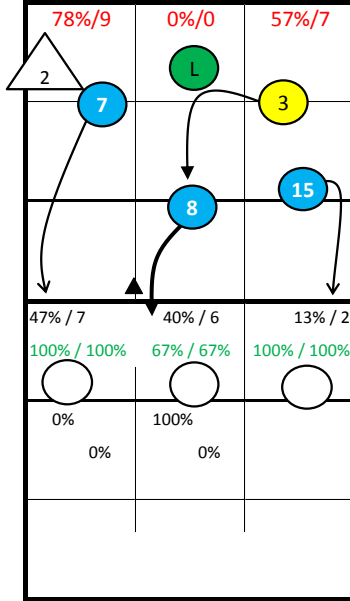

**Roster**

1 G. Hernán	Lib
2 Trinidad	Opp
3 Noda	Set
4 M. Sevillano	Out
5 Vigil	Out
7 Delgado	Opp
8 Altayo	Out
10 Fernandez	MB
11 Gonzales	MB
12 Osorio	Out
15 Villena	MB
17 RUIZ	Set

**España -**

2: Jumpserve at Position 1

S1

3: Jumpserve at Position 1

7: Jumpserve at Position 1

S6

5: Float at Position 5

8: Jumpfloat at Position 5

S5

**Starting Lineup:**

**Rotation:**

Ser: S1  
Rec: S2

10: Jumpfloat at Position 5

S2

11: Jumpfloat at Position 1

3: Jumpserve at Position 1

S3

15: Jumpserve at Position 1