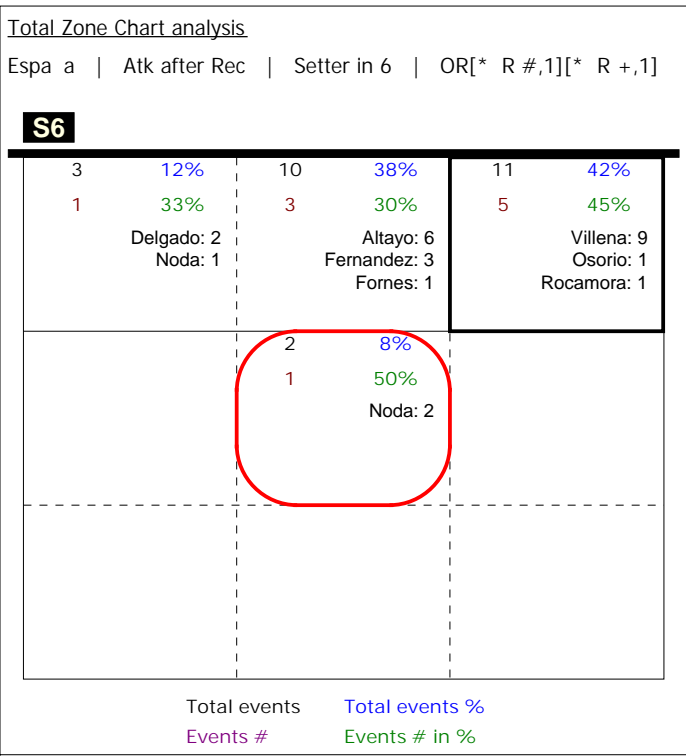

# S in 6

Espa a | Player detail | Reception | Setter in 6

Player	Skill	Type	S	Set	Ind	*E%	Tot	=	%	BP	pS	/	%	BP	pS	-	%	!	%	+	%	#	%	BP	pS
Team	Reception		6		4	52%	50	2	4%	2	.	1	2%	1	.	12	24%	9	18%	17	34%	9	18%	.	.
3 Noda					3	52%	23	1	4%	1	.	1	4%	1	.	7	30%	2	9%	9	39%	3	13%	.	.
4 M. Sevillano					2	33%	15	.	.	.	.	.	.	.	.	4	27%	6	40%	3	20%	2	13%	.	.
7 Delgado					6	73%	11	1	9%	1	.	.	.	.	.	1	9%	1	9%	4	36%	4	36%	.	.
8 Altayo					7	100%	1	.	.	.	.	.	.	.	.	.	.	.	.	1	100%	.	.	.	.