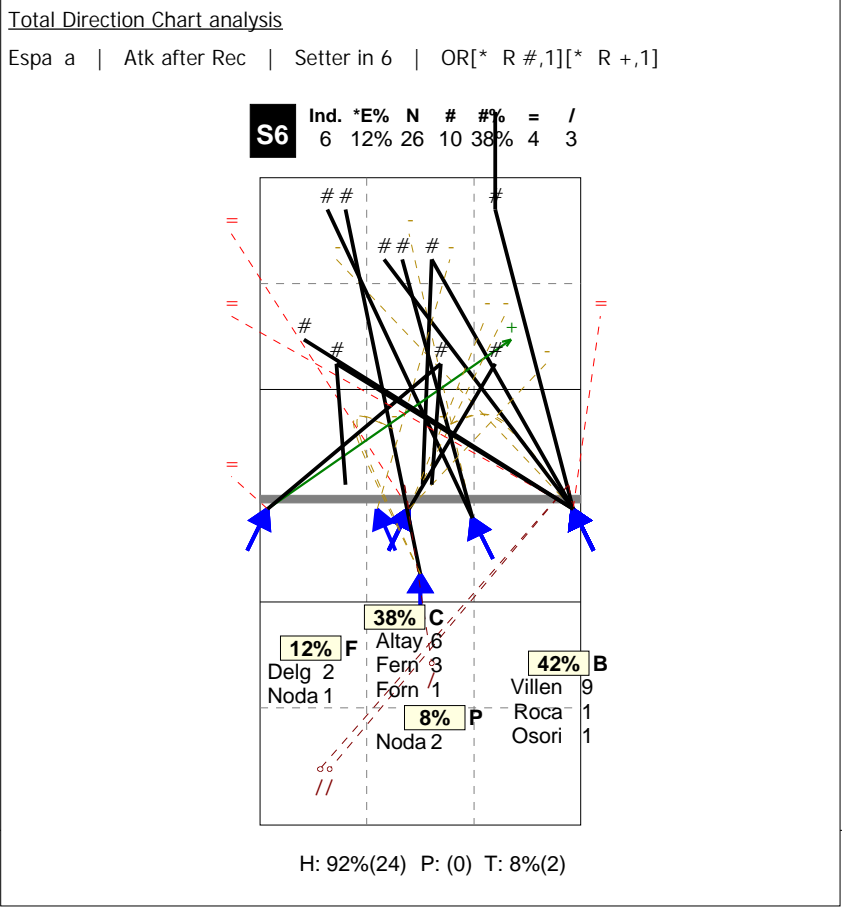

# S in 6

Espa a | Player detail | Reception | Setter in 6

Player	Skill	Type	S	Set	Ind	*E%	Tot	=	%	BP	pS	/	%	BP	pS	-	%	!	%	+	%	#	%	BP	pS
Team	Reception		6		4	52%	50	2	4%	2	.	1	2%	1	.	12	24%	9	18%	17	34%	9	18%	.	.
3 Noda					3	52%	23	1	4%	1	.	1	4%	1	.	7	30%	2	9%	9	39%	3	13%	.	.
4 M. Sevillano					2	33%	15	.	.	.	.	.	.	.	.	4	27%	6	40%	3	20%	2	13%	.	.
7 Delgado					6	73%	11	1	9%	1	.	.	.	.	.	1	9%	1	9%	4	36%	4	36%	.	.
8 Altayo					7	100%	1	.	.	.	.	.	.	.	.	.	.	.	.	1	100%	.	.	.	.