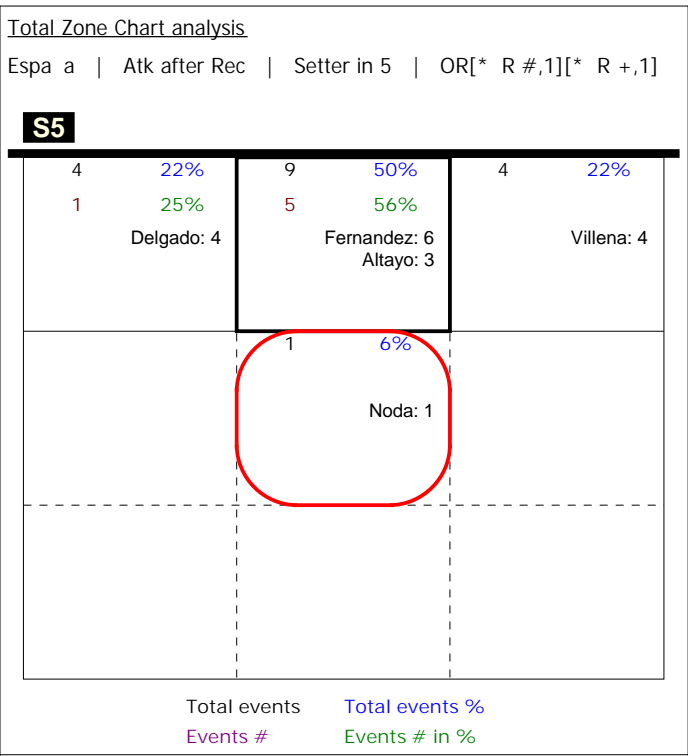

S in 5

Espa a | Player detail | Reception | Setter in 5

Player	Skill	Type	S	Set	Ind	*E%	Tot	=	%	BP	pS	/	%	BP	pS	-	%	!	%	+	%	#	%	BP	pS
Team	Reception		5		3	43%	42	3	7%	3	.	1	2%	1	.	11	26%	9	21%	10	24%	8	19%	.	.
3 Noda					2	27%	11	4	36%	4	36%	.	.	3	27%	.	.
4 M. Sevillano					3	50%	12	2	17%	2	.	1	8%	1	.	3	25%	.	.	4	33%	2	17%	.	.
7 Delgado					4	56%	16	1	6%	1	4	25%	2	12%	6	38%	3	19%	.	.
10 Fernandez					.	.	2	2	100%
17 RUIZ					.	.	1	1	100%