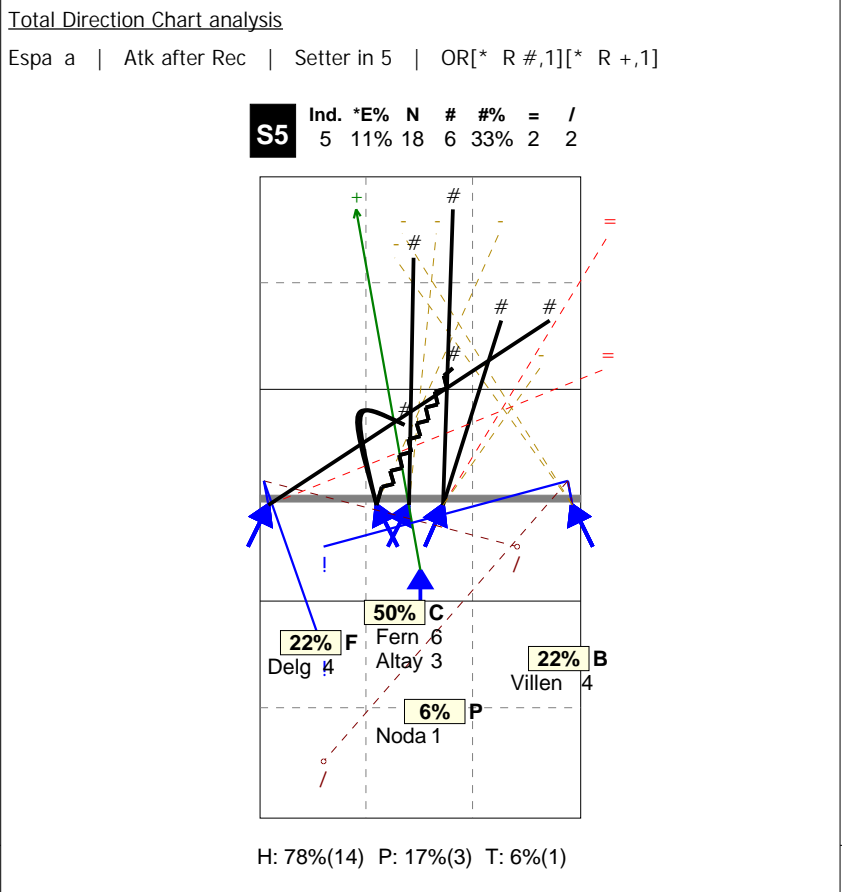

S in 5

Espa a | Player detail | Reception | Setter in 5

Player	Skill	Type	S	Set	Ind	*E%	Tot	=	%	BP	pS	/	%	BP	pS	-	%	!	%	+	%	#	%	BP	pS
Team	Reception		5		3	43%	42	3	7%	3	.	1	2%	1	.	11	26%	9	21%	10	24%	8	19%	.	.
3 Noda					2	27%	11	4	36%	4	36%	.	.	3	27%	.	.
4 M. Sevillano					3	50%	12	2	17%	2	.	1	8%	1	.	3	25%	.	.	4	33%	2	17%	.	.
7 Delgado					4	56%	16	1	6%	1	4	25%	2	12%	6	38%	3	19%	.	.
10 Fernandez					.	.	2	2	100%
17 RUIZ					.	.	1	1	100%