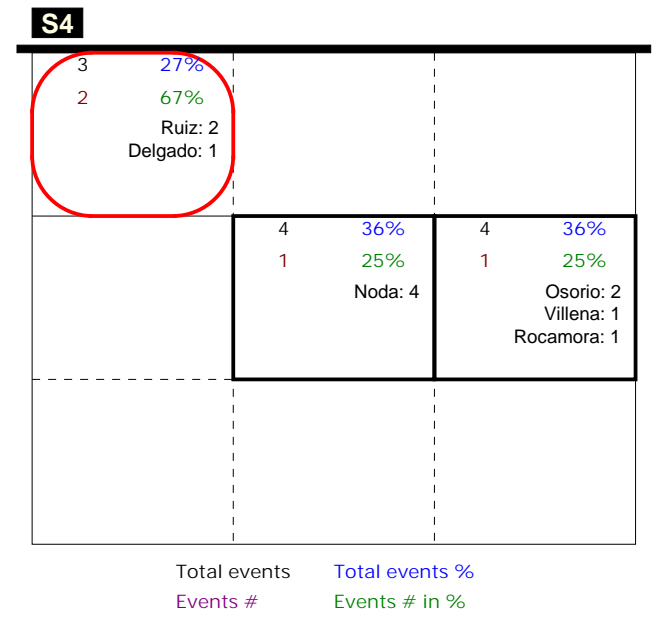

S in 4

Total Zone Chart analysis

Espa a | Atk after Rec | Setter in 4 | OR[* R #,1][* R +,1]

Total Direction Chart analysis

Espa a | Atk after Rec | Setter in 4 | OR[* R #,1][* R +,1]

Total Analysis by players

Espa a | Player detail | Reception | Setter in 4

Player	Skill	Type	S	Set	Ind	*E%	Tot	=	%	BP	pS	/	%	BP	pS	-	%	!	%	+	%	#	%	BP	pS
Team	Reception		4		4	56%	43	1	2%	1	.	1	2%	1	.	12	28%	5	12%	15	35%	9	21%	.	.
3 Noda					4	53%	15	7	47%	.	.	6	40%	2	13%	.	.
4 M. Sevillano					3	43%	7	1	14%	1	3	43%	3	43%
7 Delgado					5	61%	18	1	6%	1	.	4	22%	2	11%	6	33%	5	28%	.	.
8 Altayo					10	100%	1	1	100%	.	.
10 Fernandez					-1	.	1	1	100%
17 RUIZ					10	100%	1	1	100%	.	.

Total Zone Chart analysis

Espa a | Transition | Setter in 4 | AND[* D #,6][AO V3 3,6][

Total Direction Chart analysis

Espa a | Transition | Setter in 4 | AND[* D #,7][AO V3 3,6][AO PR 3,6][