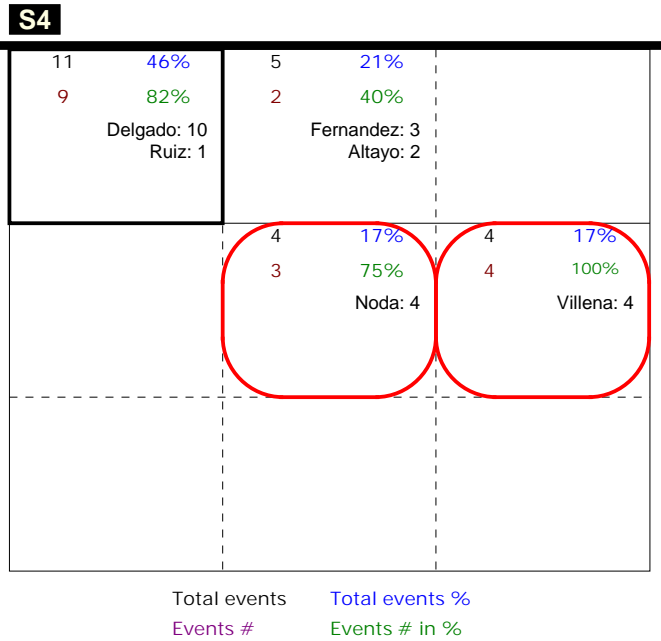

S in 4

Total Zone Chart analysis

Espa a | Atk after Rec | Setter in 4 | OR[* R #,1][* R +,1]

Total Direction Chart analysis

Espa a | Atk after Rec | Setter in 4 | OR[* R #,1][* R +,1]

Total Analysis by players

Espa a | Player detail | Reception | Setter in 4

Player	Skill	Type	S	Set	Ind	*E%	Tot	=	%	BP	pS	/	%	BP	pS	-	%	!	%	+	%	#	%	BP	pS
Team	Reception		4		4	56%	43	1	2%	1	.	1	2%	1	.	12	28%	5	12%	15	35%	9	21%	.	.
3 Noda					4	53%	15	7	47%	.	.	6	40%	2	13%	.	.
4 M. Sevillano					3	43%	7	1	14%	1	3	43%	3	43%
7 Delgado					5	61%	18	1	6%	1	.	4	22%	2	11%	6	33%	5	28%	.	.
8 Altayo					10	100%	1	1	100%	.	.
10 Fernandez					-1	.	1	1	100%
17 RUIZ					10	100%	1	1	100%	.	.

Total Zone Chart analysis

Espa a | Transition | Setter in 4 | AND[* D #,6][AO V3 3,6][

Total Direction Chart analysis

Espa a | Transition | Setter in 4 | AND[* D #,7][AO V3 3,6][AO PR 3,6][