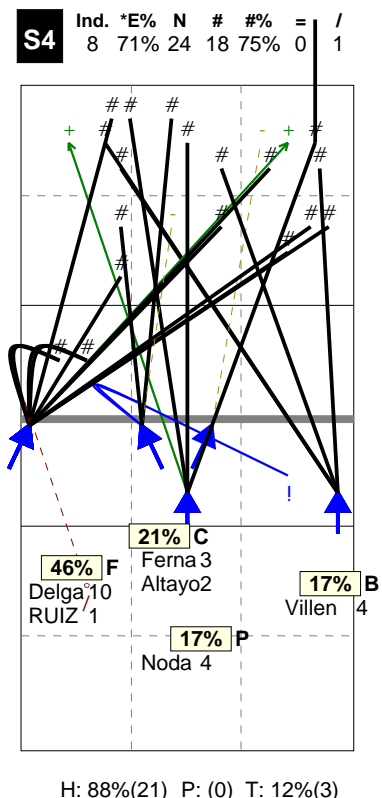

S in 4

Total Zone Chart analysis

Espa a | Atk after Rec | Setter in 4 | OR[* R #,1][* R +,1]

Total Direction Chart analysis

Espa a | Atk after Rec | Setter in 4 | OR[* R #,1][* R +,1]

Total Analysis by players

Espa a | Player detail | Reception | Setter in 4

Player	Skill	Type	S	Set	Ind	*E%	Tot	=	%	BP	pS	/	%	BP	pS	-	%	!	%	+	%	#	%	BP	pS
Team	Reception		4		4	56%	43	1	2%	1	.	1	2%	1	.	12	28%	5	12%	15	35%	9	21%	.	.
3 Noda					4	53%	15	7	47%	.	.	6	40%	2	13%	.	.
4 M. Sevillano					3	43%	7	1	14%	1	3	43%	3	43%
7 Delgado					5	61%	18	1	6%	1	.	4	22%	2	11%	6	33%	5	28%	.	.
8 Altayo					10	100%	1	1	100%	.	.
10 Fernandez					-1	.	1	1	100%
17 RUIZ					10	100%	1	1	100%	.	.

Total Zone Chart analysis

Espa a | Transition | Setter in 4 | AND[* D #,6][AO V3 3,6][

Total Direction Chart analysis

Espa a | Transition | Setter in 4 | AND[* D #,7][AO V3 3,6][AO PR 3,6][