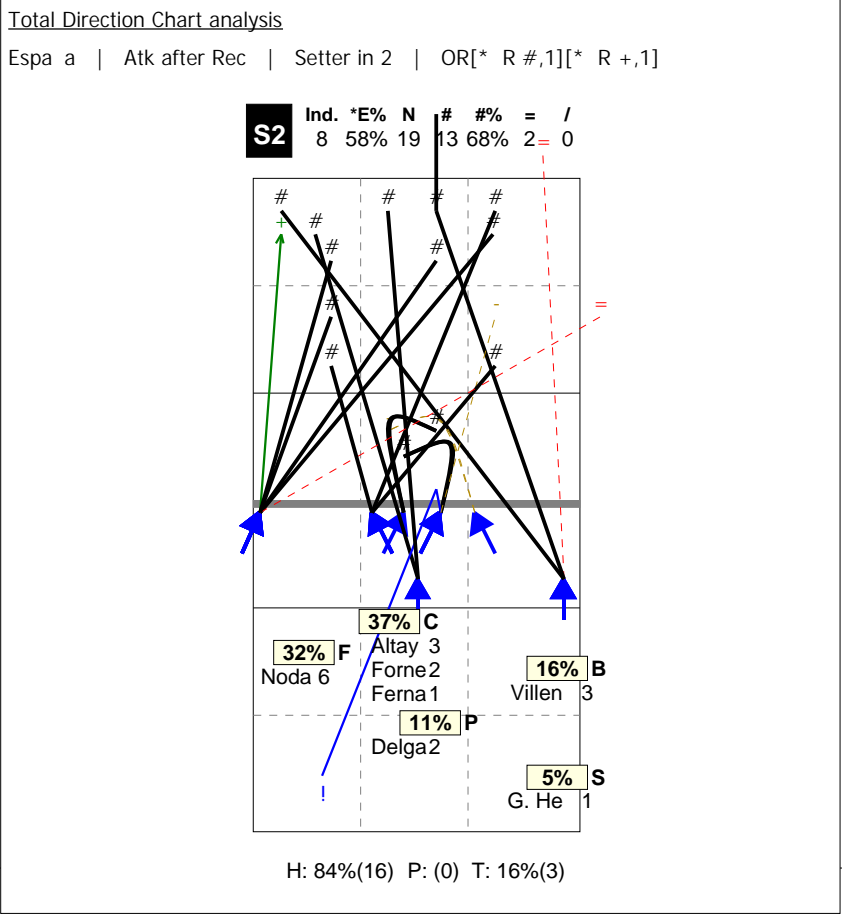

S in 2

Total Analysis by players

Espa a | Player detail | Reception | Setter in 2

Player	Skill	Type	S	Set	Ind	*E%	Tot	=	%	BP	pS	/	%	BP	pS	-	%	!	%	+	%	#	%	BP	pS	
Team	Reception		2		4	58%	33	2	6%	2	7	21%	5	15%	13	39%	6	18%	.	.
3 Noda					4	62%	13	3	23%	2	15%	7	54%	1	8%	.	.
4 M. Sevillano					5	67%	3	1	33%	.	.	1	33%	1	33%	.	.
7 Delgado					4	53%	17	2	12%	2	3	18%	3	18%	5	29%	4	24%	.	.