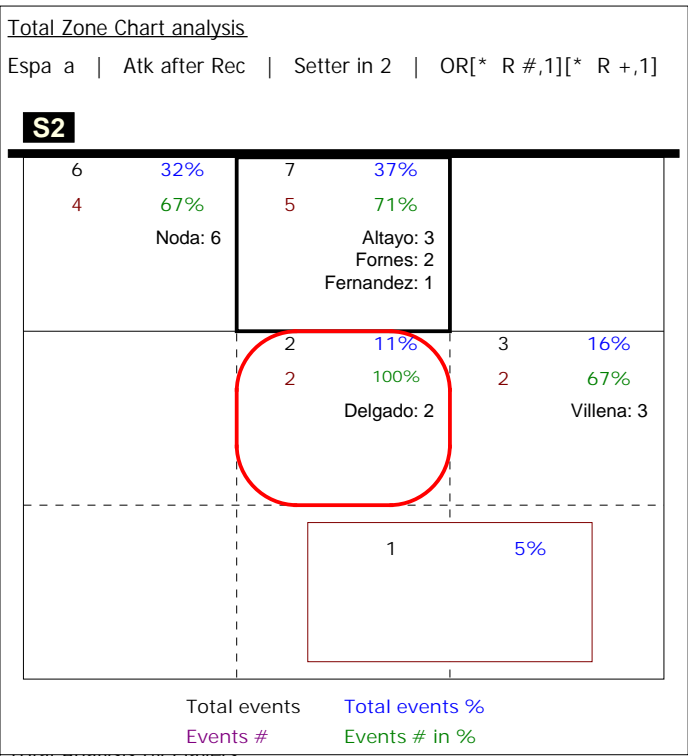

S in 2

Total Analysis by players

Espa a | Player detail | Reception | Setter in 2

Player	Skill	Type	S	Set	Ind	*E%	Tot	=	%	BP	pS	/	%	BP	pS	-	%	!	%	+	%	#	%	BP	pS	
Team	Reception		2		4	58%	33	2	6%	2	7	21%	5	15%	13	39%	6	18%	.	.
3 Noda					4	62%	13	3	23%	2	15%	7	54%	1	8%	.	.
4 M. Sevillano					5	67%	3	1	33%	.	.	1	33%	1	33%	.	.
7 Delgado					4	53%	17	2	12%	2	3	18%	3	18%	5	29%	4	24%	.	.