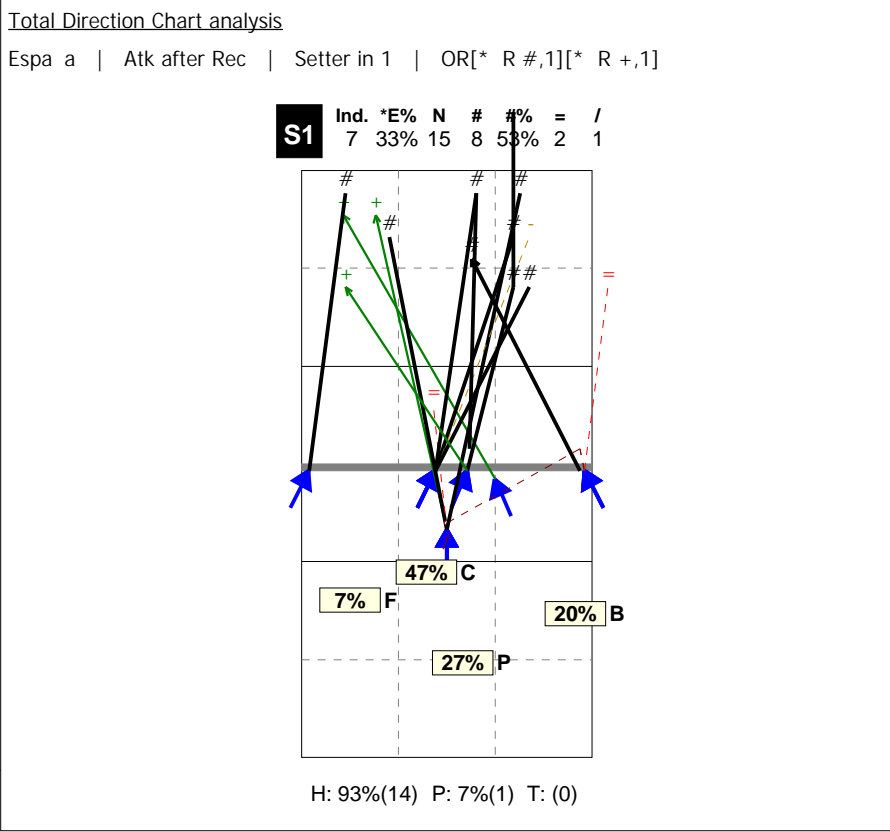

S in 1

Player	Skill	Type	S	Set	Ind	*E%	Tot	=	%	BP	pS	/	%	BP	pS	-	%	!	%	+	%	#	%	BP	pS
Team	Reception		1		1	28%	53	6	11%	6	.	2	4%	2	.	18	34%	12	23%	11	21%	4	8%	.	.
3 Noda					2	37%	19	3	16%	3	.	1	5%	1	.	6	32%	2	11%	6	32%	1	5%	.	.
4 M. Sevillano					2	30%	20	2	10%	2	6	30%	6	30%	4	20%	2	10%	.	.
7 Delgado					1	17%	12	1	8%	1	.	5	42%	4	33%	1	8%	1	8%	.	.
10 Fernandez					-3	.	1	1	100%	1
17 RUIZ					-1	.	1	1	100%