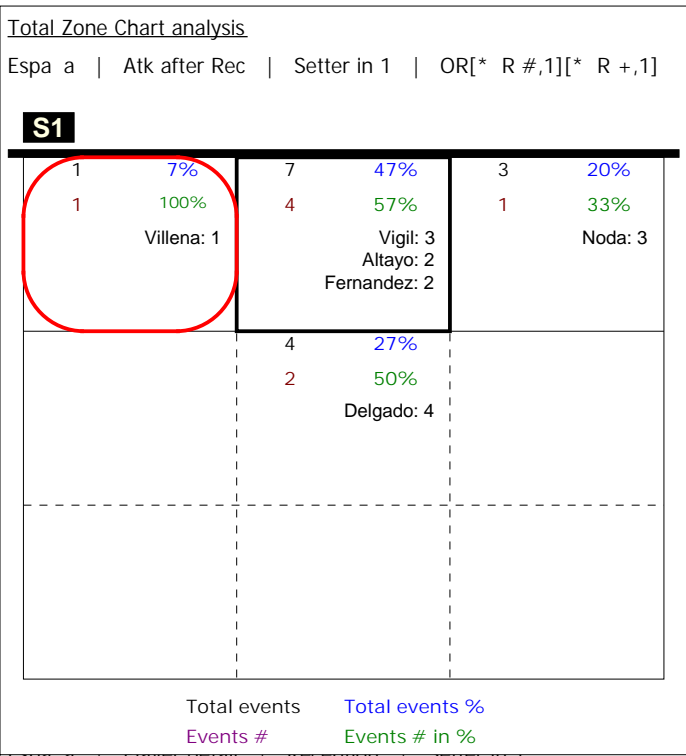

S in 1

Player	Skill	Type	S	Set	Ind	*E%	Tot	=	%	BP	pS	/	%	BP	pS	-	%	!	%	+	%	#	%	BP	pS
Team	Reception		1		1	28%	53	6	11%	6	.	2	4%	2	.	18	34%	12	23%	11	21%	4	8%	.	.
3 Noda					2	37%	19	3	16%	3	.	1	5%	1	.	6	32%	2	11%	6	32%	1	5%	.	.
4 M. Sevillano					2	30%	20	2	10%	2	6	30%	6	30%	4	20%	2	10%	.	.
7 Delgado					1	17%	12	1	8%	1	.	5	42%	4	33%	1	8%	1	8%	.	.
10 Fernandez					-3	.	1	1	100%	1
17 RUIZ					-1	.	1	1	100%