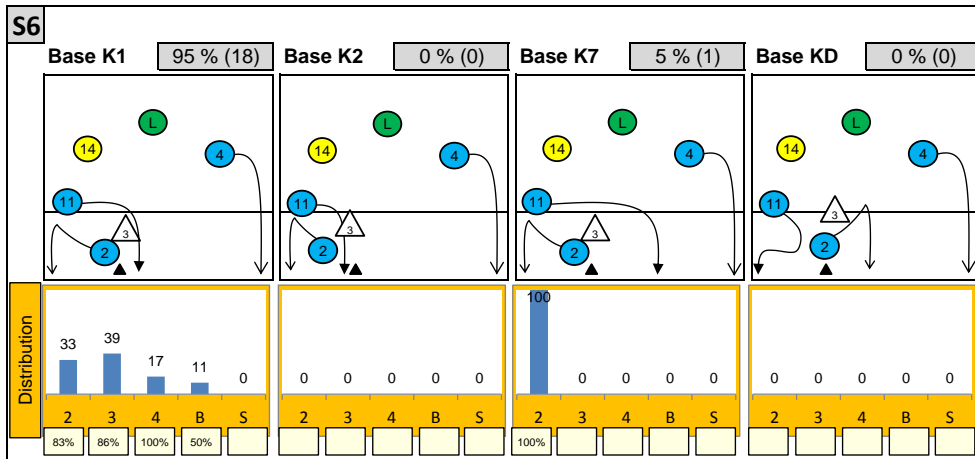

# Attackdistribution depending on Settercalls - NORWAY\_2014\_M

2: Attack of Opposite    3: Attack of Middleblocker    4: Attack of Outside    B: Attack of Backrow

S: Attack of Setter    xx%: Efficiency of Attacks (-100% to +100%)