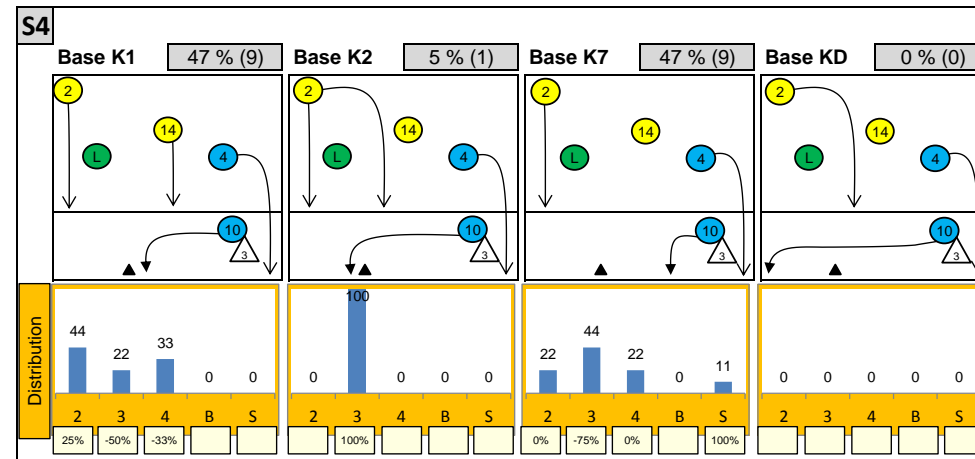

# Attackdistribution depending on Settercalls - NORWAY\_2014\_M

2: Attack of Opposite    3: Attack of Middleblocker    4: Attack of Outside    B: Attack of Backrow

S: Attack of Setter    xx%: Efficiency of Attacks (-100% to +100%)