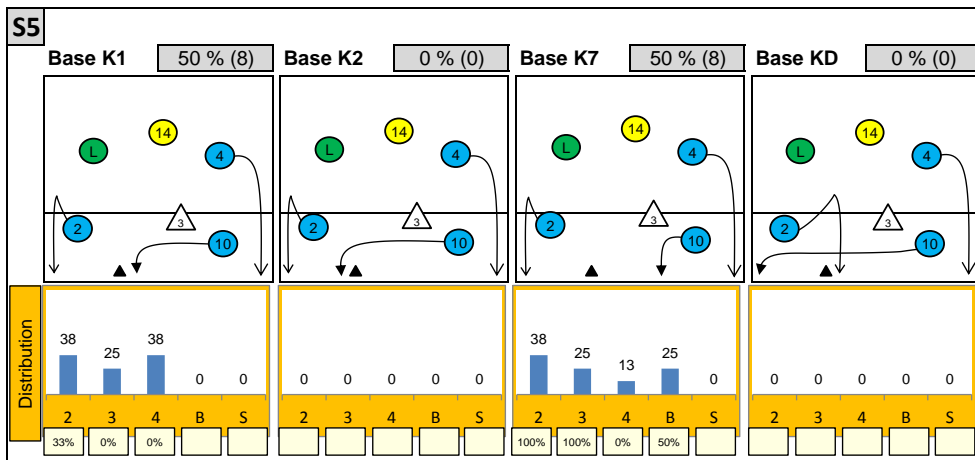

# Attackdistribution depending on Settercalls - NORWAY\_2014\_M

2: Attack of Opposite    3: Attack of Middleblocker    4: Attack of Outside    B: Attack of Backrow

S: Attack of Setter    xx%: Efficiency of Attacks (-100% to +100%)