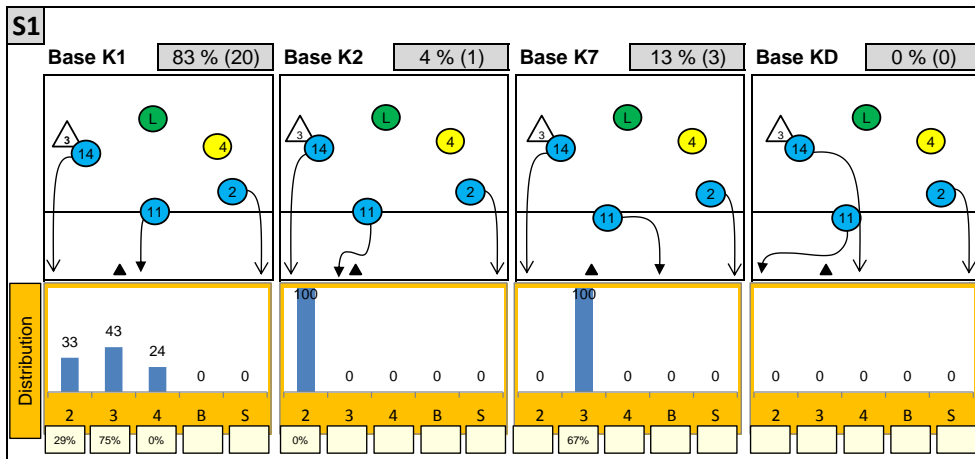

# Attackdistribution depending on Settercalls - NORWAY\_2014\_M

2: Attack of Opposite    3: Attack of Middleblocker    4: Attack of Outside    B: Attack of Backrow

S: Attack of Setter    xx%: Efficiency of Attacks (-100% to +100%)