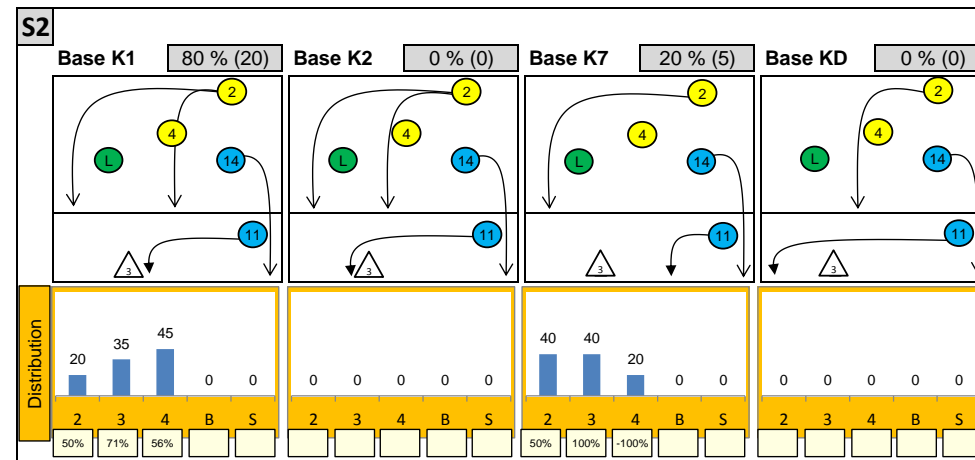

# Attackdistribution depending on Settercalls - NORWAY\_2014\_M

2: Attack of Opposite    3: Attack of Middleblocker    4: Attack of Outside    B: Attack of Backrow

S: Attack of Setter    xx%: Efficiency of Attacks (-100% to +100%)