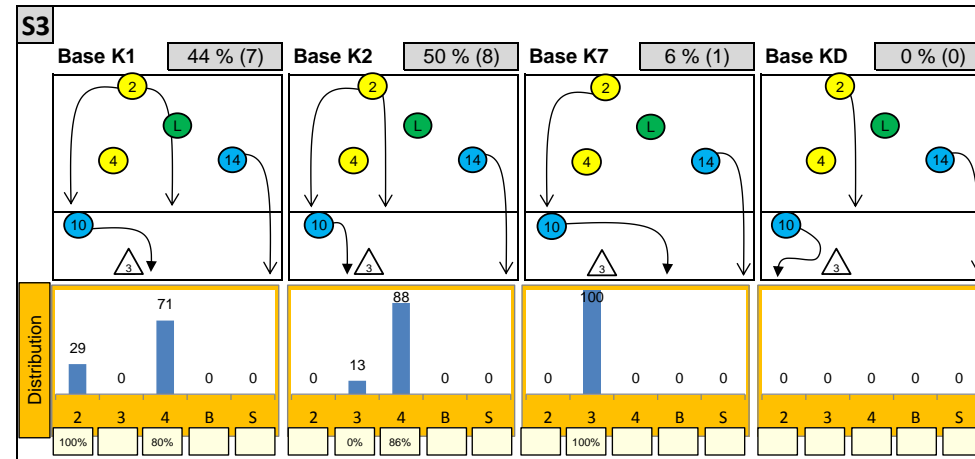

# Attackdistribution depending on Settercalls - NORWAY\_2014\_M

2: Attack of Opposite    3: Attack of Middleblocker    4: Attack of Outside    B: Attack of Backrow

S: Attack of Setter    xx%: Efficiency of Attacks (-100% to +100%)