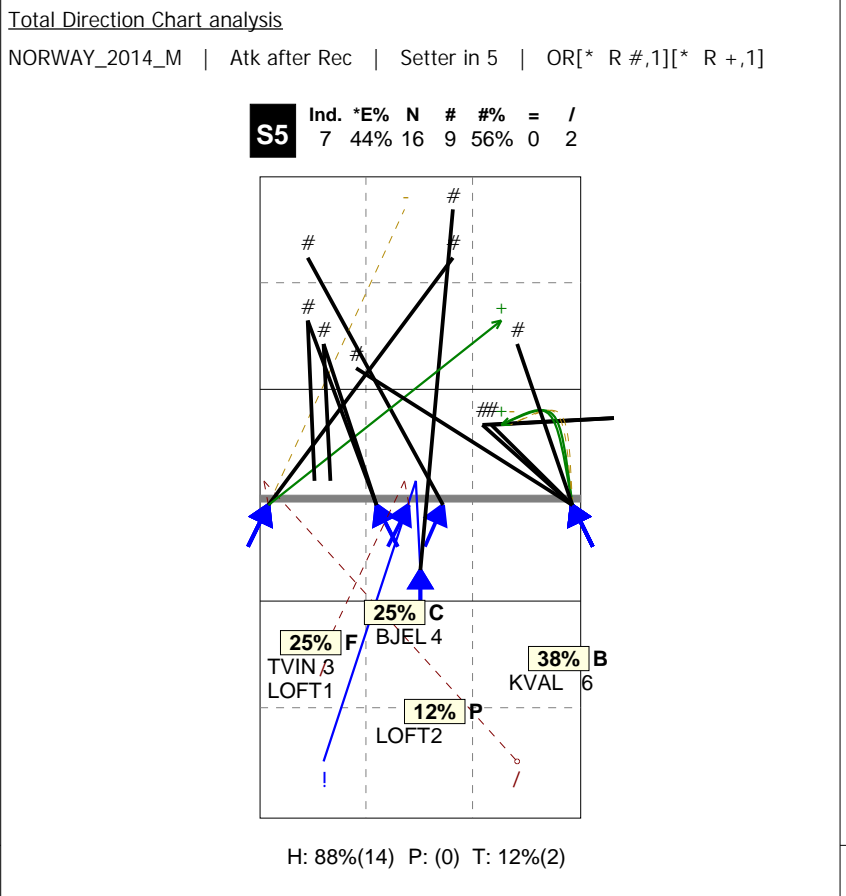

# S in 5

NORWAY\_2014\_M | Player detail | Reception | Setter in 5

Player	Skill	Type	S	Set	Ind	*E%	Tot	=	%	BP	pS	/	%	BP	pS	-	%	!	%	+	%	#	%	BP	pS
Team	Reception		5		3	50%	32	1	3%	1	.	1	3%	1	.	12	38%	2	6%	11	34%	5	16%	.	.
1 SUNDFJORD					3	43%	7	.	.	.	.	.	.	.	.	4	57%	.	.	2	29%	1	14%	.	.
4 TVINDE					3	50%	12	1	8%	1	.	1	8%	1	.	3	25%	1	8%	4	33%	2	17%	.	.
9 SILJANDER					7	67%	3	.	.	.	.	.	.	.	.	.	.	1	33%	.	.	2	67%	.	.
14 LOFTESNE					3	50%	10	.	.	.	.	.	.	.	.	5	50%	.	.	5	50%	.	.	.	.