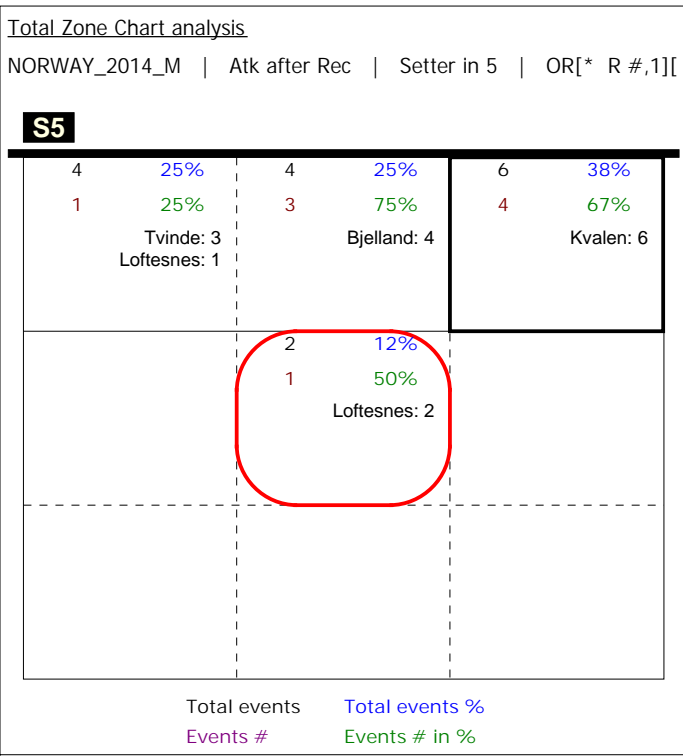

# S in 5

NORWAY\_2014\_M | Player detail | Reception | Setter in 5

Player	Skill	Type	S	Set	Ind	*E%	Tot	=	%	BP	pS	/	%	BP	pS	-	%	!	%	+	%	#	%	BP	pS
Team	Reception		5		3	50%	32	1	3%	1	.	1	3%	1	.	12	38%	2	6%	11	34%	5	16%	.	.
1 SUNDFJORD					3	43%	7	.	.	.	.	.	.	.	.	4	57%	.	.	2	29%	1	14%	.	.
4 TVINDE					3	50%	12	1	8%	1	.	1	8%	1	.	3	25%	1	8%	4	33%	2	17%	.	.
9 SILJANDER					7	67%	3	.	.	.	.	.	.	.	.	.	.	1	33%	.	.	2	67%	.	.
14 LOFTESNE					3	50%	10	.	.	.	.	.	.	.	.	5	50%	.	.	5	50%	.	.	.	.